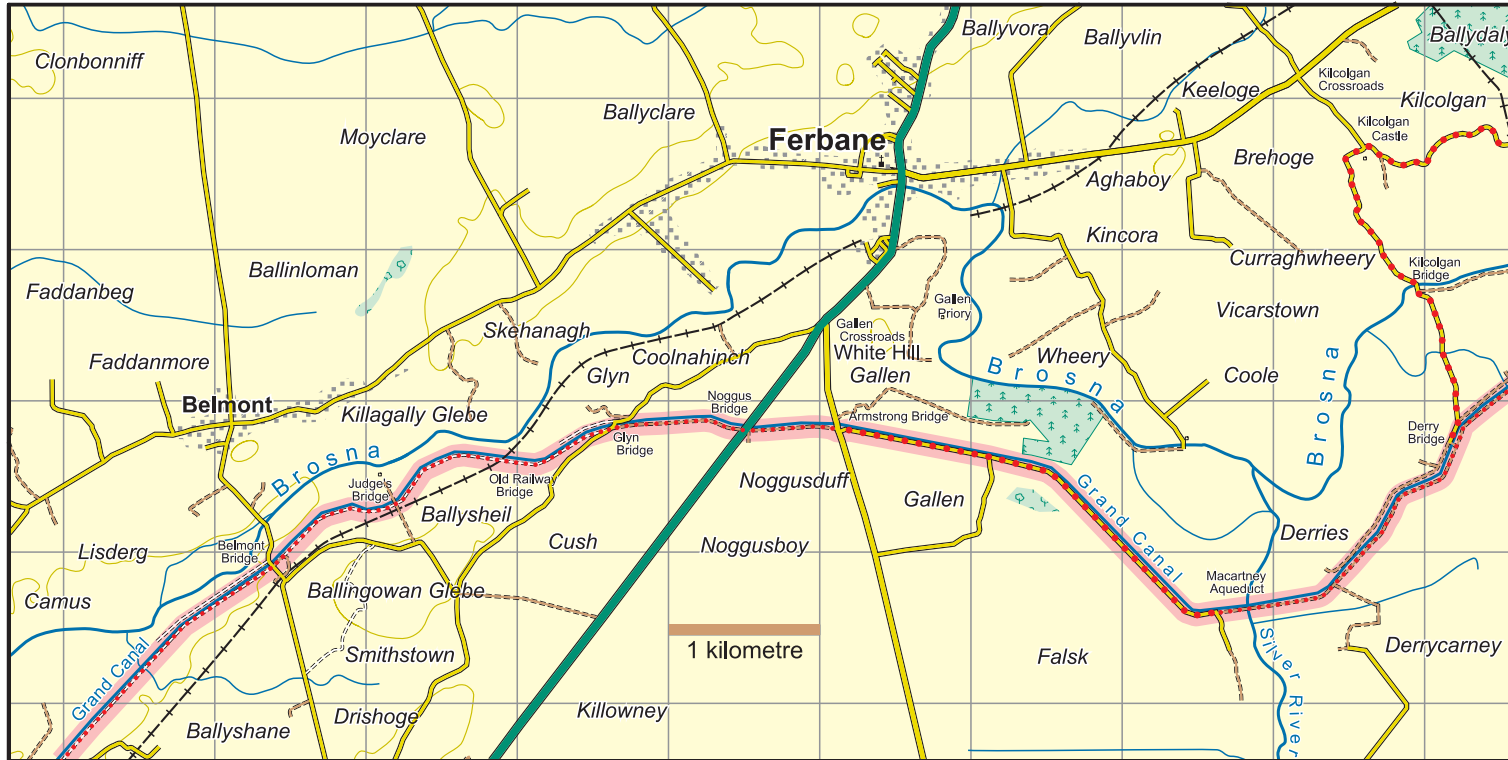

Grand Canal Way : Map 12 Derry Bridge to Belmont Bridge

The National Trails Office encourages trail users to apply the Leave No Trace principles:

1. Plan ahead and prepare
2. Be considerate of others
3. Respect farm animals and wildlife
4. Travel and camp on durable ground
5. Leave what you find
6. Dispose of waste properly
7. Minimise the affects of fire