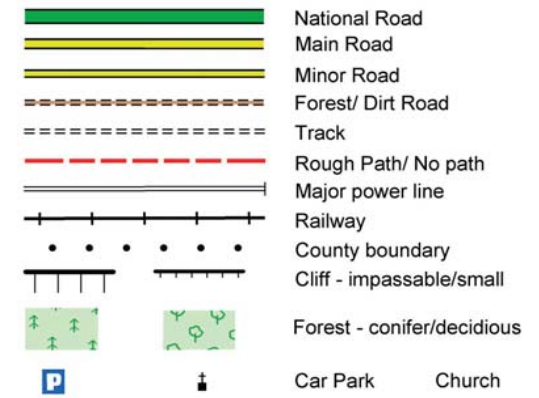

Grand Canal Way : Map 12 Derry Bridge to Belmont Bridge

The National Trails Office encourages trail users to apply the Leave No Trace principles:

1. Plan ahead and prepare
2. Be considerate of others
3. Respect farm animals and wildlife
4. Travel and camp on durable ground
5. Leave what you find
6. Dispose of waste properly
7. Minimise the affects of fire