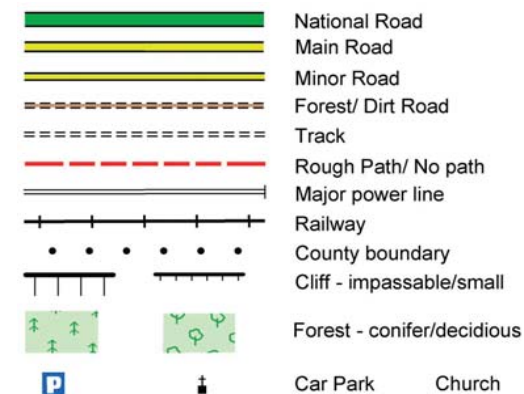

# Grand Canal Way : Map 11 Henesy's Bridge to Derry Bridge

The National Trails Office encourages trail users to apply the Leave No Trace principles:

1. Plan ahead and prepare
2. Be considerate of others
3. Respect farm animals and wildlife
4. Travel and camp on durable ground
5. Leave what you find
6. Dispose of waste properly
7. Minimise the affects of fire