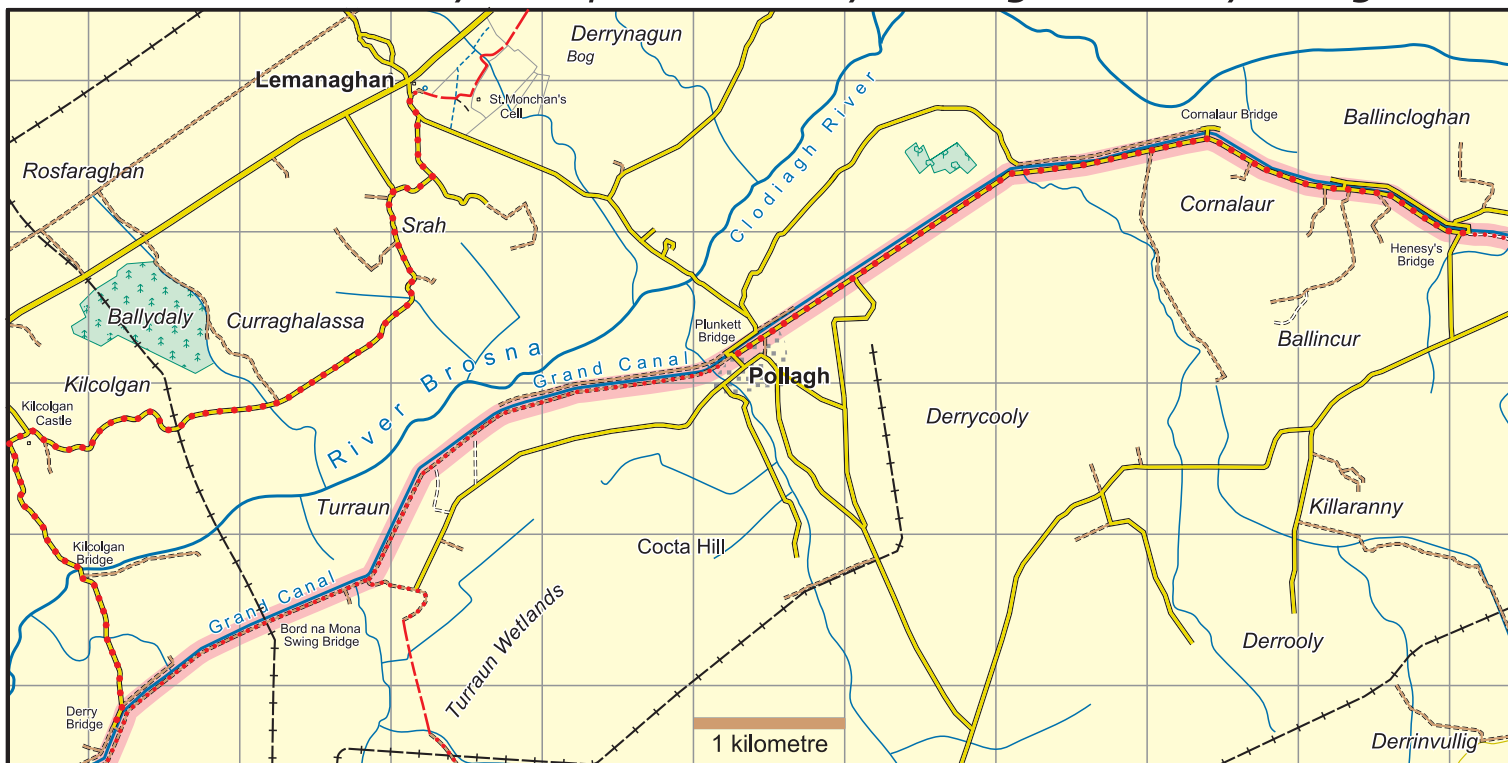

# Grand Canal Way : Map 11 Henesy's Bridge to Derry Bridge

The National Trails Office encourages trail users to apply the Leave No Trace principles:

1. Plan ahead and prepare
2. Be considerate of others
3. Respect farm animals and wildlife
4. Travel and camp on durable ground
5. Leave what you find
6. Dispose of waste properly
7. Minimise the affects of fire