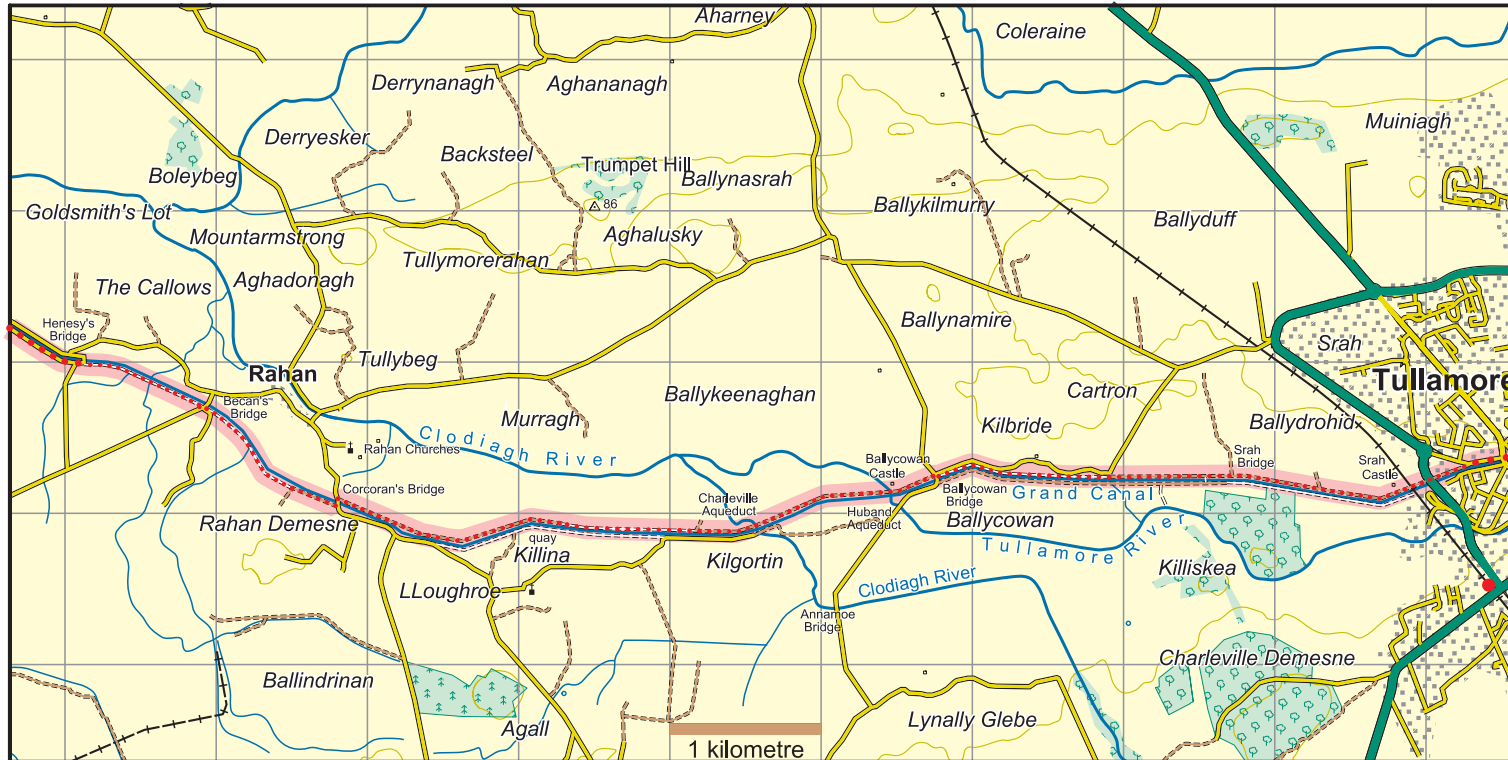

Grand Canal Way : Map 10 Tullamore to Henesy's Bridge

	National Road
	Main Road
	Minor Road
	Forest/ Dirt Road
	Track
	Rough Path/ No path
	Major power line
	Railway
	County boundary
	Cliff - impassable/small
	Forest - conifer/deciduous
	Car Park
	Church

The National Trails Office encourages trail users to apply the Leave No Trace principles:

1. Plan ahead and prepare
2. Be considerate of others
3. Respect farm animals and wildlife
4. Travel and camp on durable ground
5. Leave what you find
6. Dispose of waste properly
7. Minimise the affects of fire