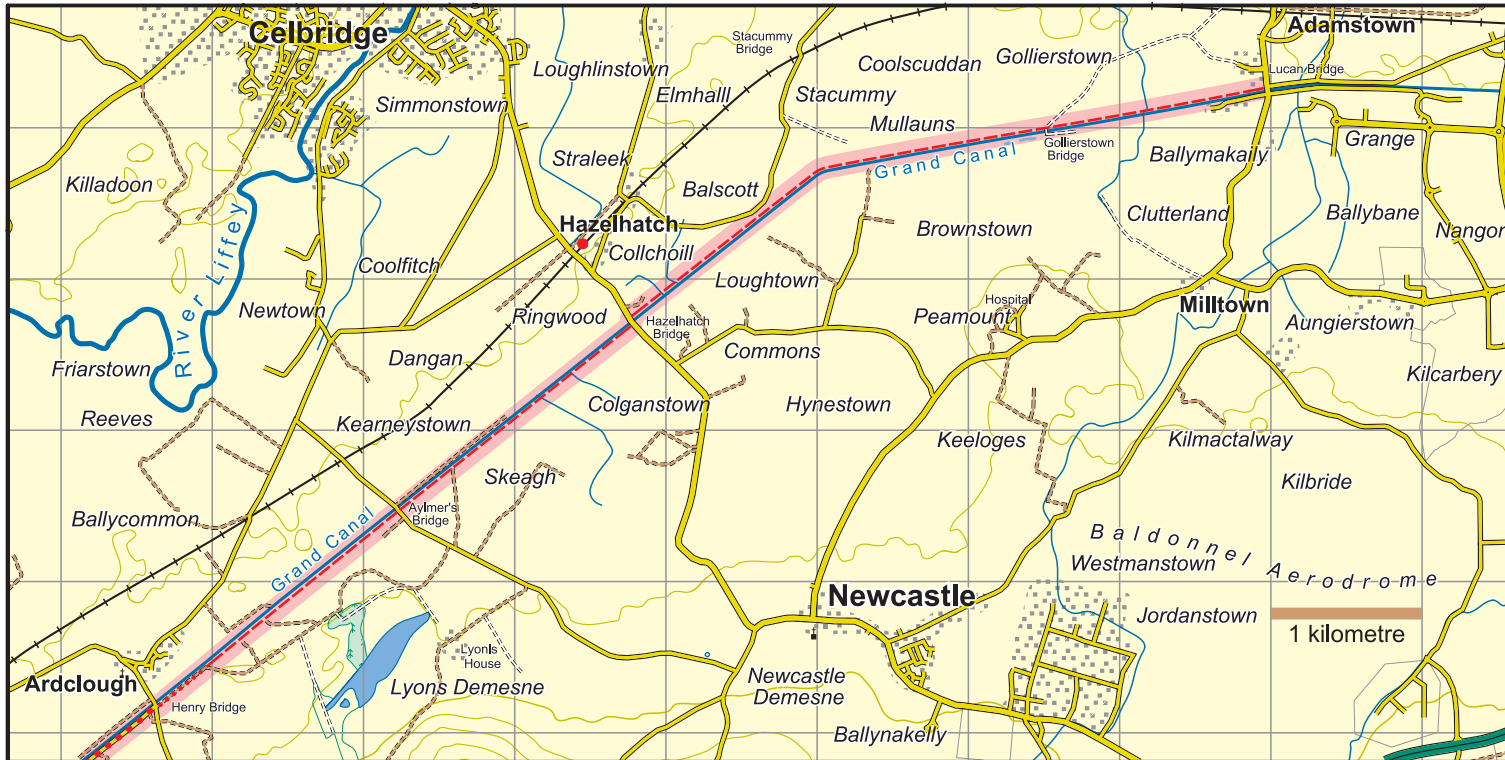

Grand Canal Way : Map 1 Lucan Bridge to Henry Bridge

	National Road
	Main Road
	Minor Road
	Forest/ Dirt Road
	Track
	Rough Path/ No path
	Major power line
	Railway
	County boundary
	Cliff - impassable/small
	Forest - conifer/deciduous
	Car Park
	Church