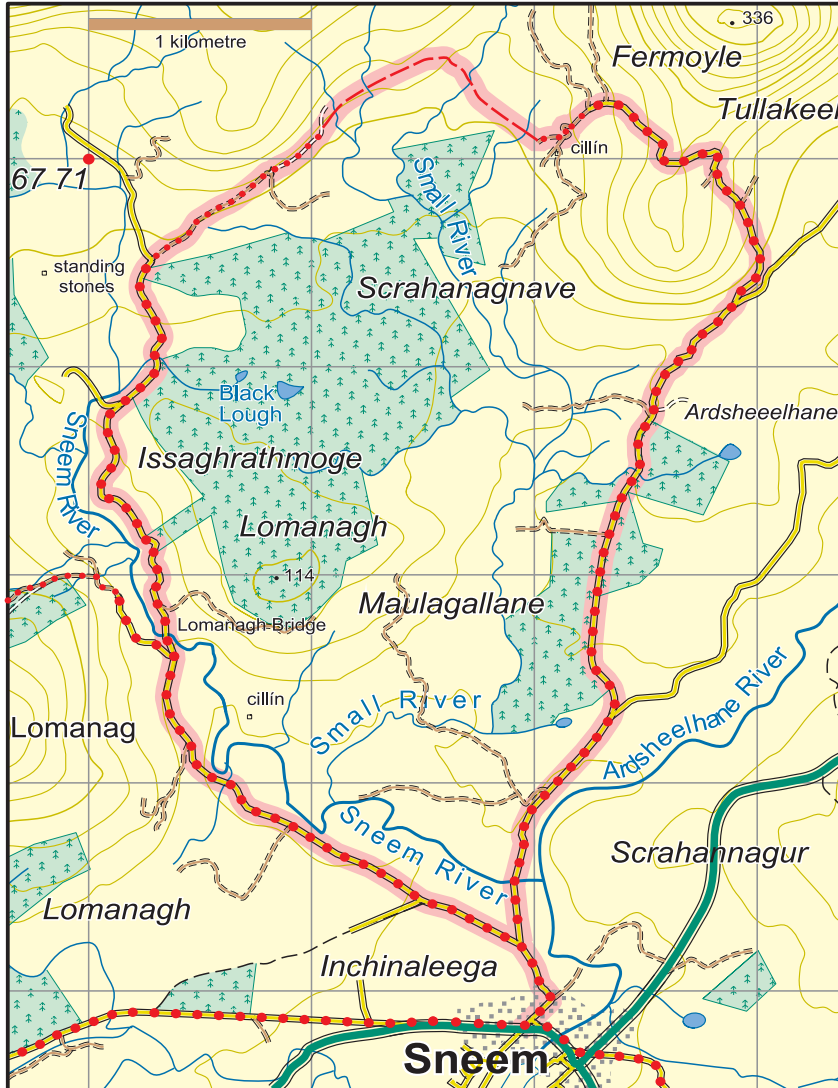

Sneem Fermoyle Loop

	National Road
	Main Road
	Minor Road
	Forest/ Dirt Road
	Track
	Rough Path/ No path
	Major power line
	Railway
	County boundary
	Cliff - impassable/small
	Forest - conifer/deciduous
	Car Park
	Church

The National Trails Office encourages trail users to apply the Leave No Trace principles:

1. Plan ahead and prepare
2. Be considerate of others
3. Respect farm animals and wildlife
4. Travel and camp on durable ground
5. Leave what you find
6. Dispose of waste properly
7. Minimise the affects of fire