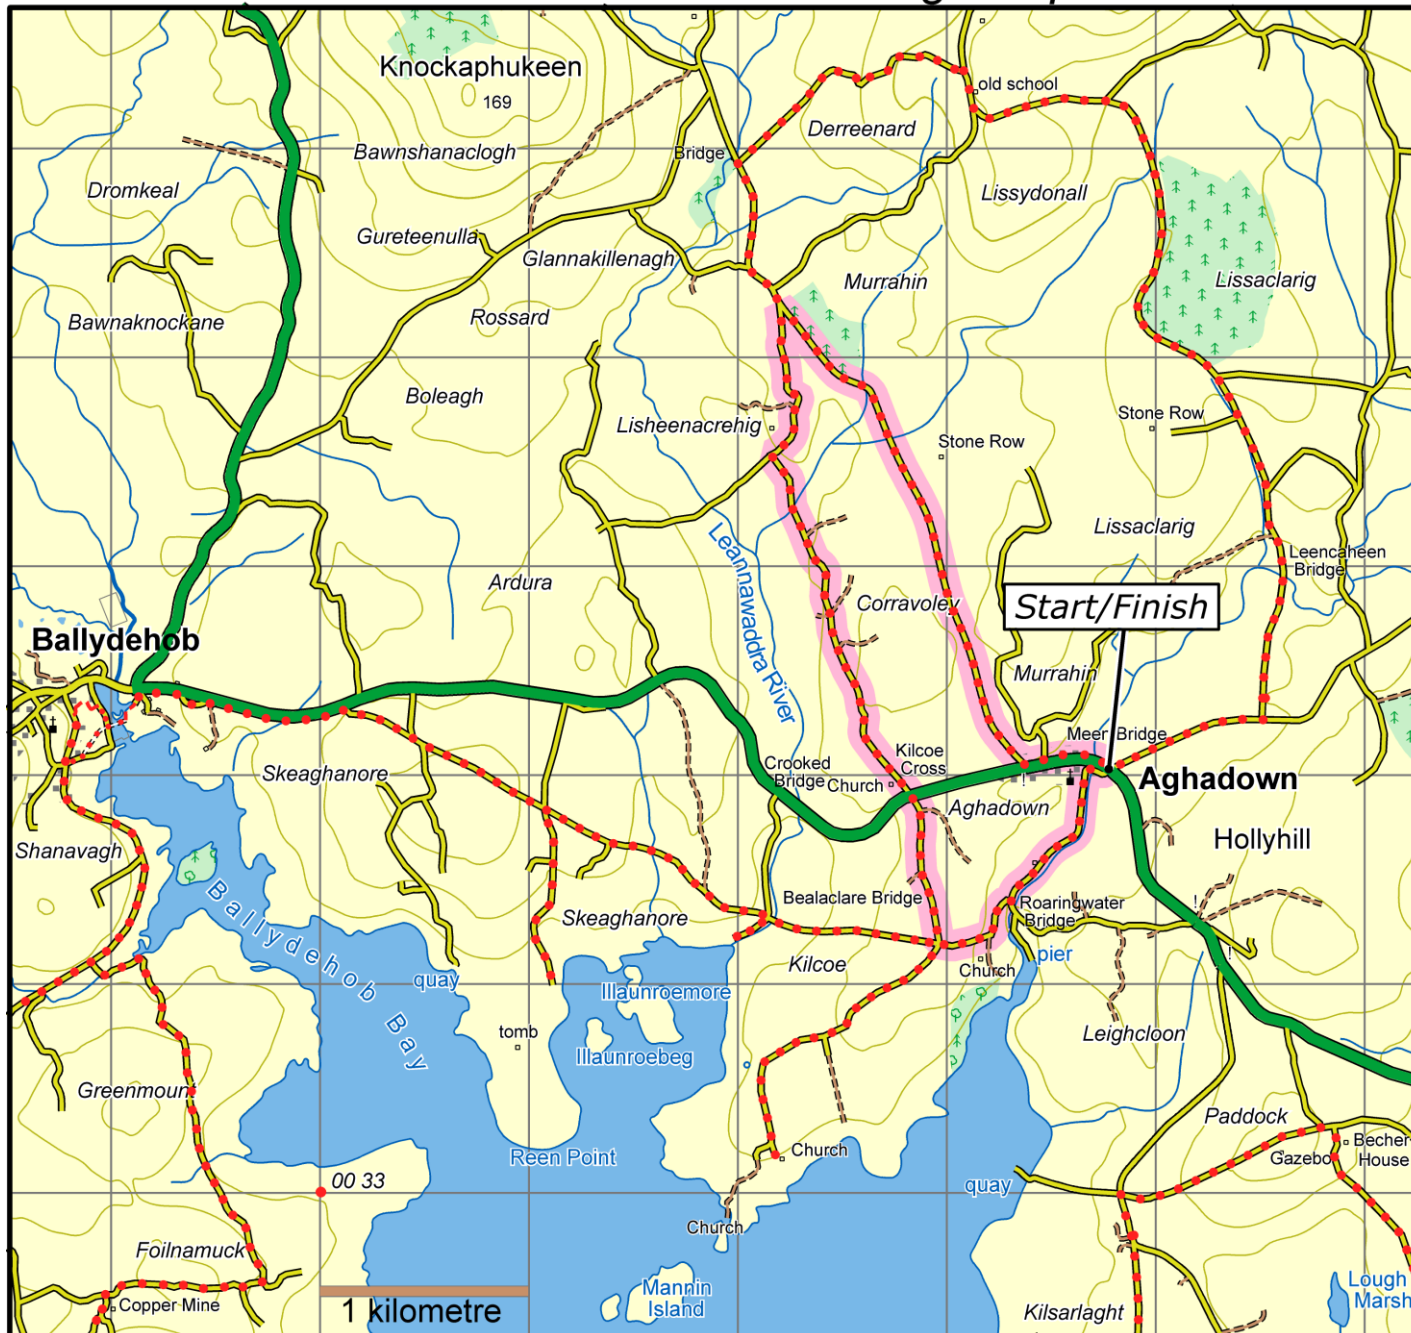

Fastnet Trails - Lisheenacrehig Loop

This map is made available from the National Trails Office / Irish Sports Council, produced by EastWest mapping. The map is intended for personal use only and should not be modified, republished or transmitted in any form without the permission of the Irish Sports Council's National Trails Office. The representation of a track or path on this map does not indicate a right of way. The map includes Ordnance Survey Ireland data made available for display under Permit No. 8658. (c) Ordnance Survey Ireland / Government of Ireland.