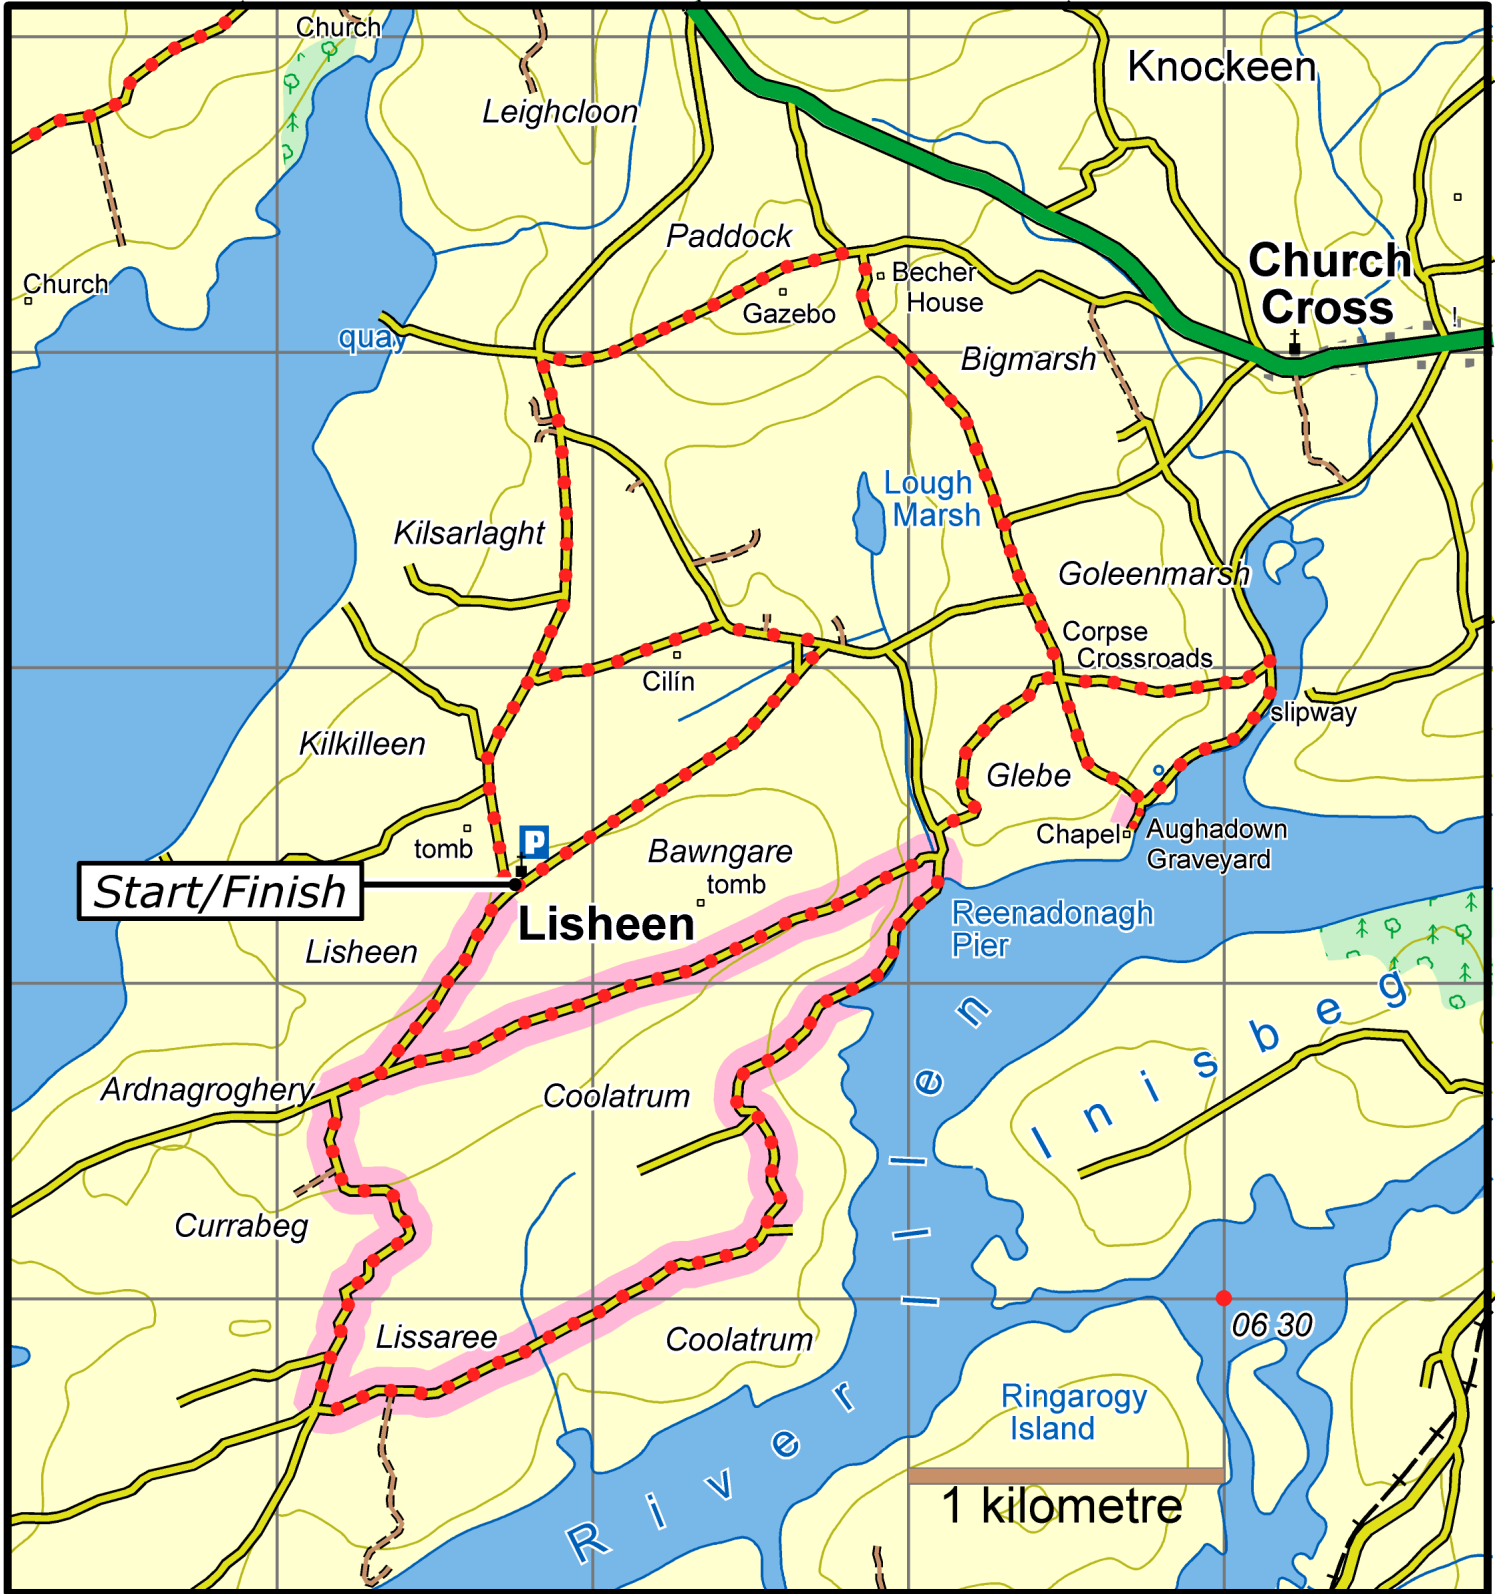

Fastnet Trails - Ilen River Walk

This map is made available from the National Trails Office / Irish Sports Council, produced by EastWest mapping. The map is intended for personal use only and should not be modified, republished or transmitted in any form without the permission of the Irish Sports Council's National Trails Office. The representation of a track or path on this map does not indicate a right of way. The map includes Ordnance Survey Ireland data made available for display under Permit No. 8658. (c) Ordnance Survey Ireland / Government of Ireland.