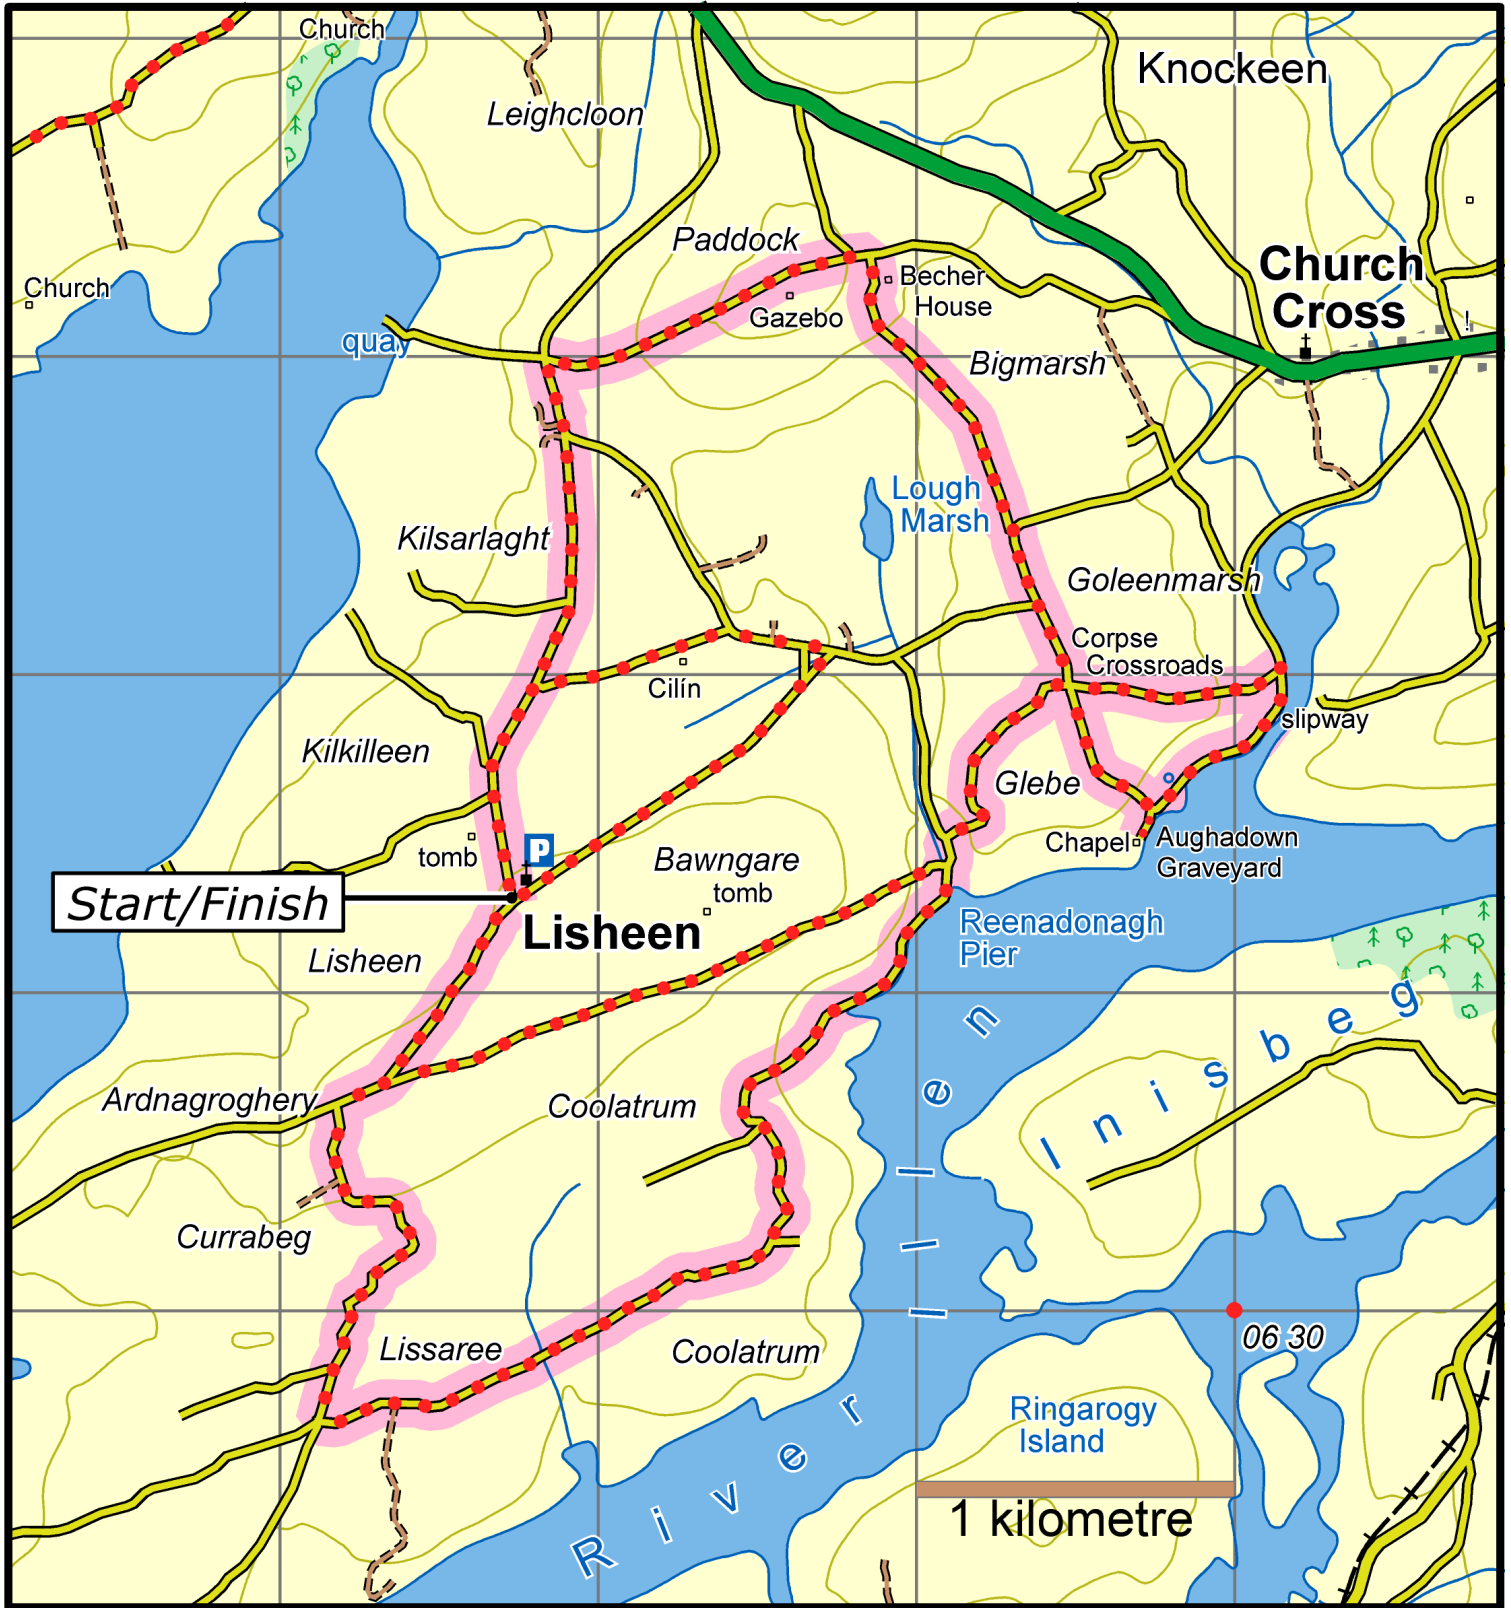

Fastnet Trails - Bechers Walk

This map is made available from the National Trails Office / Irish Sports Council, produced by EastWest mapping. The map is intended for personal use only and should not be modified, republished or transmitted in any form without the permission of the Irish Sports Council's National Trails Office. The representation of a track or path on this map does not indicate a right of way. The map includes Ordnance Survey Ireland data made available for display under Permit No. 8658. (c) Ordnance Survey Ireland / Government of Ireland.