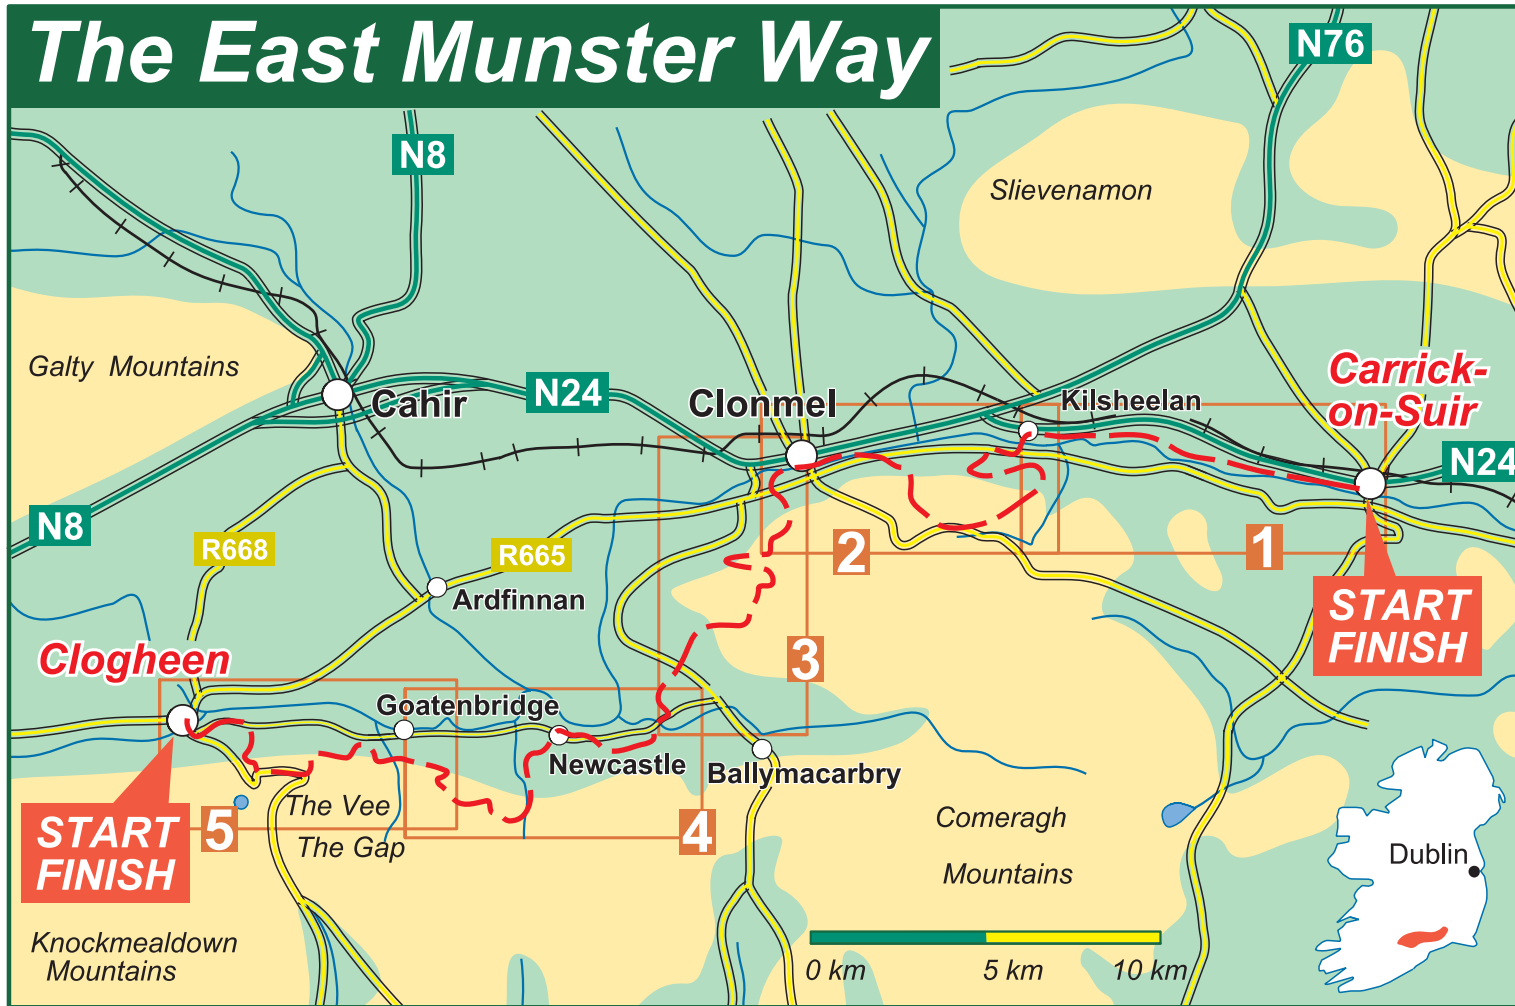

The East Munster Way

The National Trails Office encourages trail users to apply the Leave No Trace principles:

1. Plan ahead and prepare
2. Be considerate of others
3. Respect farm animals and wildlife
4. Travel and camp on durable ground
5. Leave what you find
6. Dispose of waste properly
7. Minimise the affects of fire