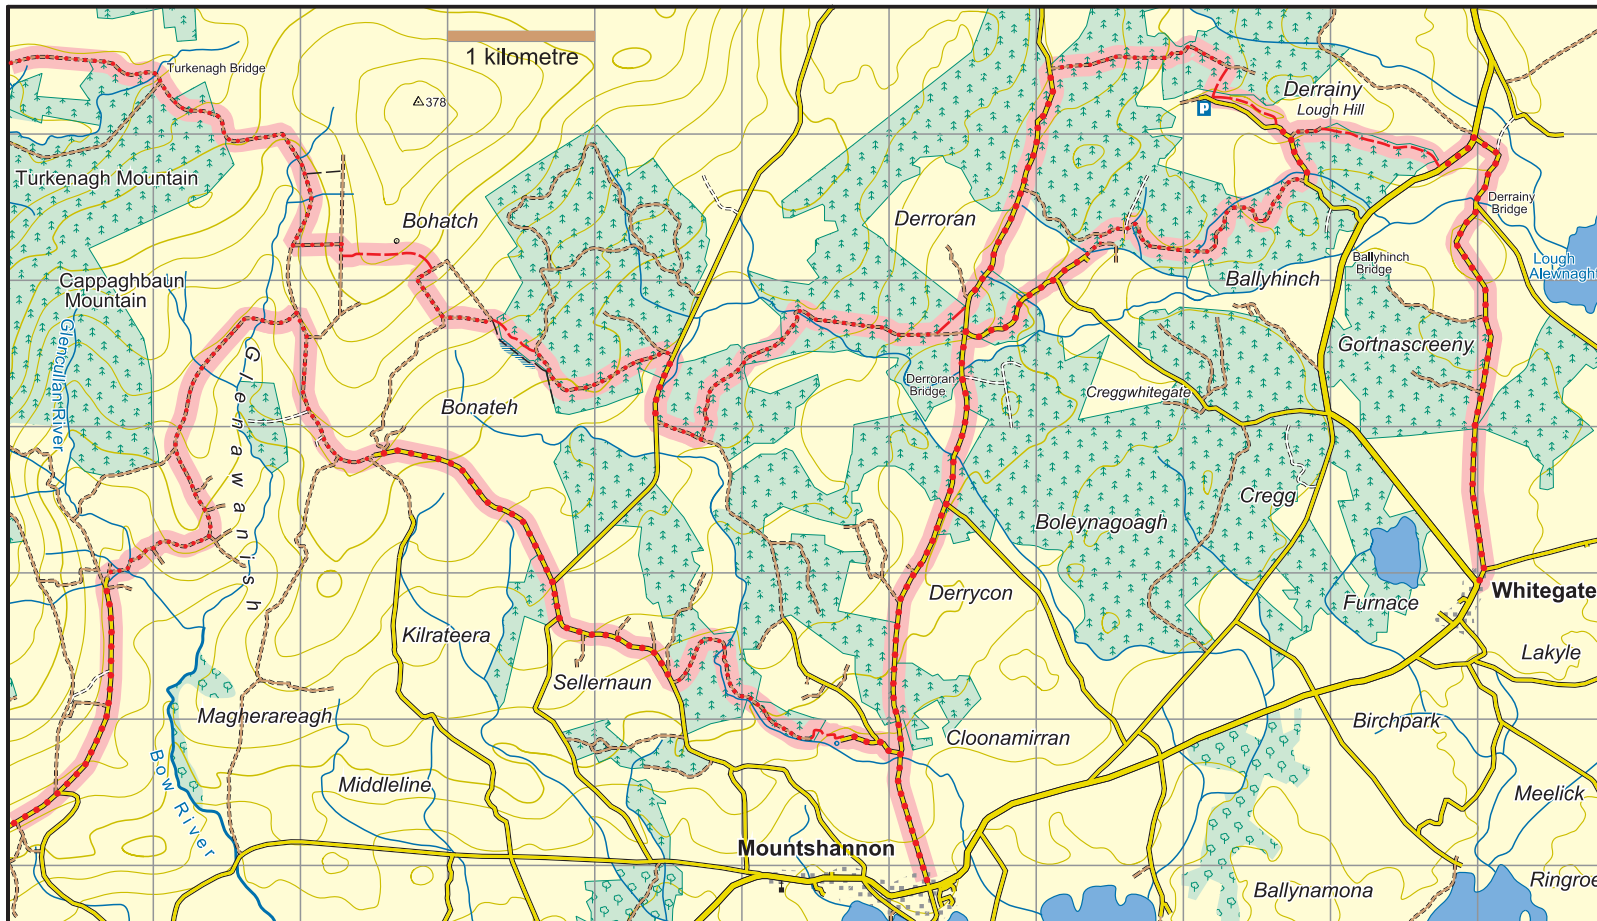

East Clare Way : Map 9 Glenawanish to Whitegate & Mountshannon

	National Road
	Main Road
	Minor Road
	Forest/ Dirt Road
	Track
	Rough Path/ No path
	Major power line
	Railway
	County boundary
	Cliff - impassable/small
	Forest - conifer/deciduous
	Car Park
	Church

The National Trails Office encourages trail users to apply the Leave No Trace principles:

1. Plan ahead and prepare
2. Be considerate of others
3. Respect farm animals and wildlife
4. Travel and camp on durable ground
5. Leave what you find
6. Dispose of waste properly
7. Minimise the affects of fire