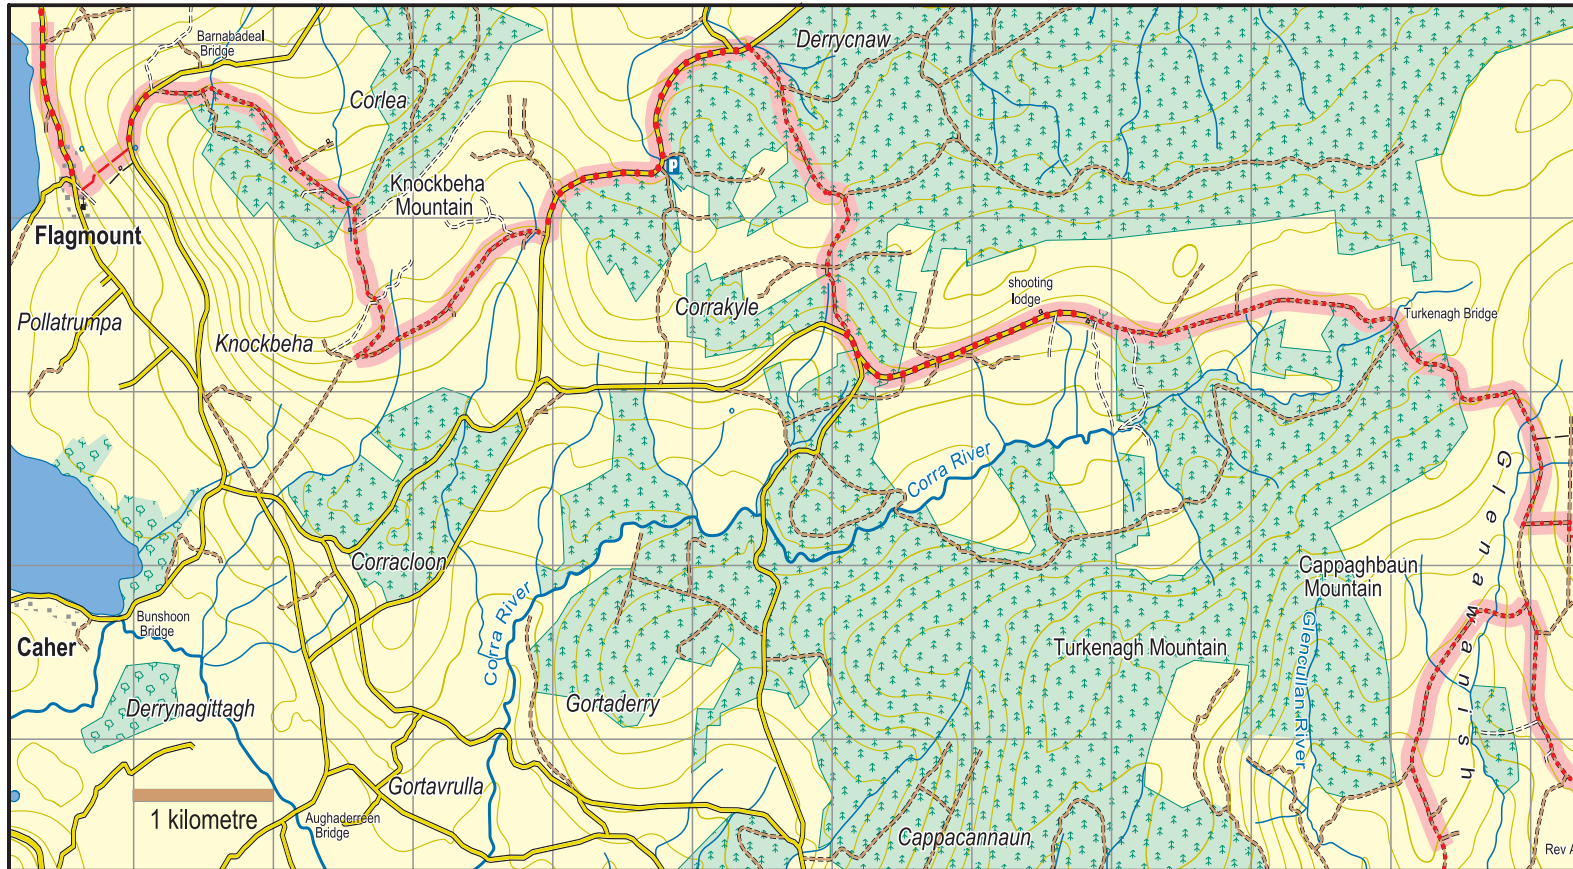

East Clare Way : Map 8 Flagmount to Glenawanish

The National Trails Office encourages trail users to apply the Leave No Trace principles:

1. Plan ahead and prepare
2. Be considerate of others
3. Respect farm animals and wildlife
4. Travel and camp on durable ground
5. Leave what you find
6. Dispose of waste properly
7. Minimise the affects of fire