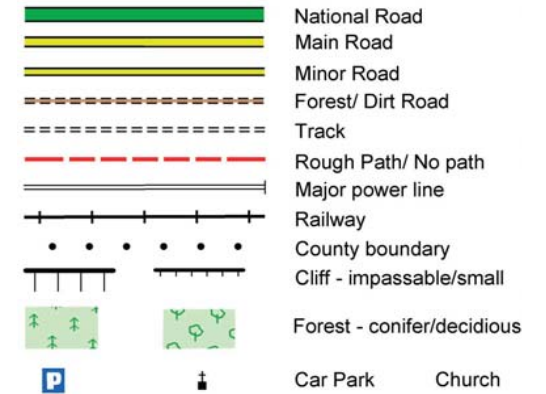

East Clare Way : Map 8 Flagmount to Glenawanish

The National Trails Office encourages trail users to apply the Leave No Trace principles:

1. Plan ahead and prepare
2. Be considerate of others
3. Respect farm animals and wildlife
4. Travel and camp on durable ground
5. Leave what you find
6. Dispose of waste properly
7. Minimise the affects of fire