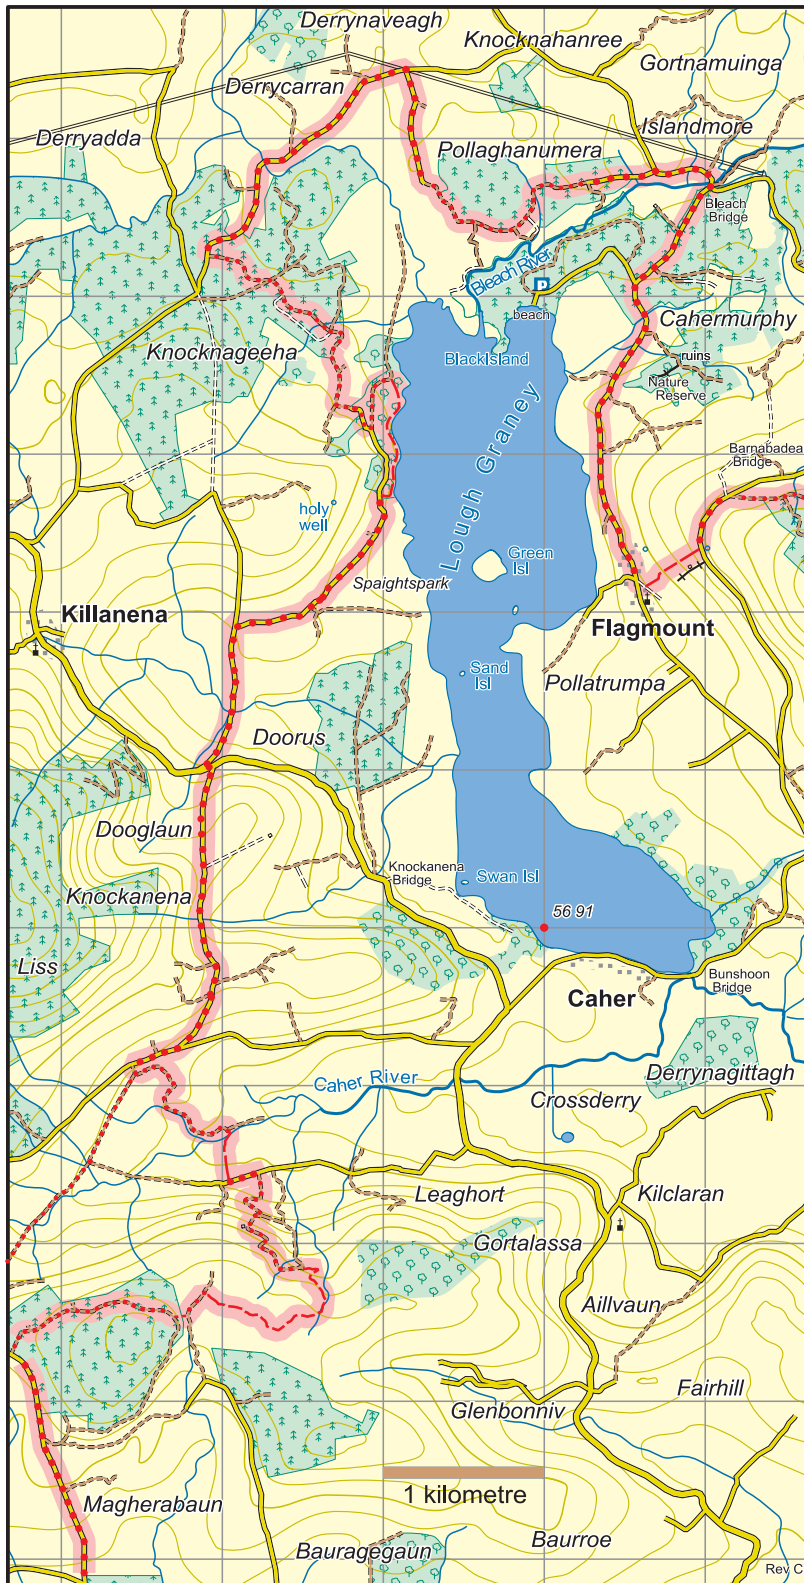

# East Clare Way

## Map 7 Caher to Flagmount

	National Road
	Main Road
	Minor Road
	Forest/ Dirt Road
	Track
	Rough Path/ No path
	Major power line
	Railway
	County boundary
	Cliff - impassable/small
	Forest - conifer/deciduous
	Car Park
	Church

The National Trails Office encourages trail users to apply the Leave No Trace principles:

1. Plan ahead and prepare
2. Be considerate of others
3. Respect farm animals and wildlife
4. Travel and camp on durable ground
5. Leave what you find
6. Dispose of waste properly
7. Minimise the affects of fire