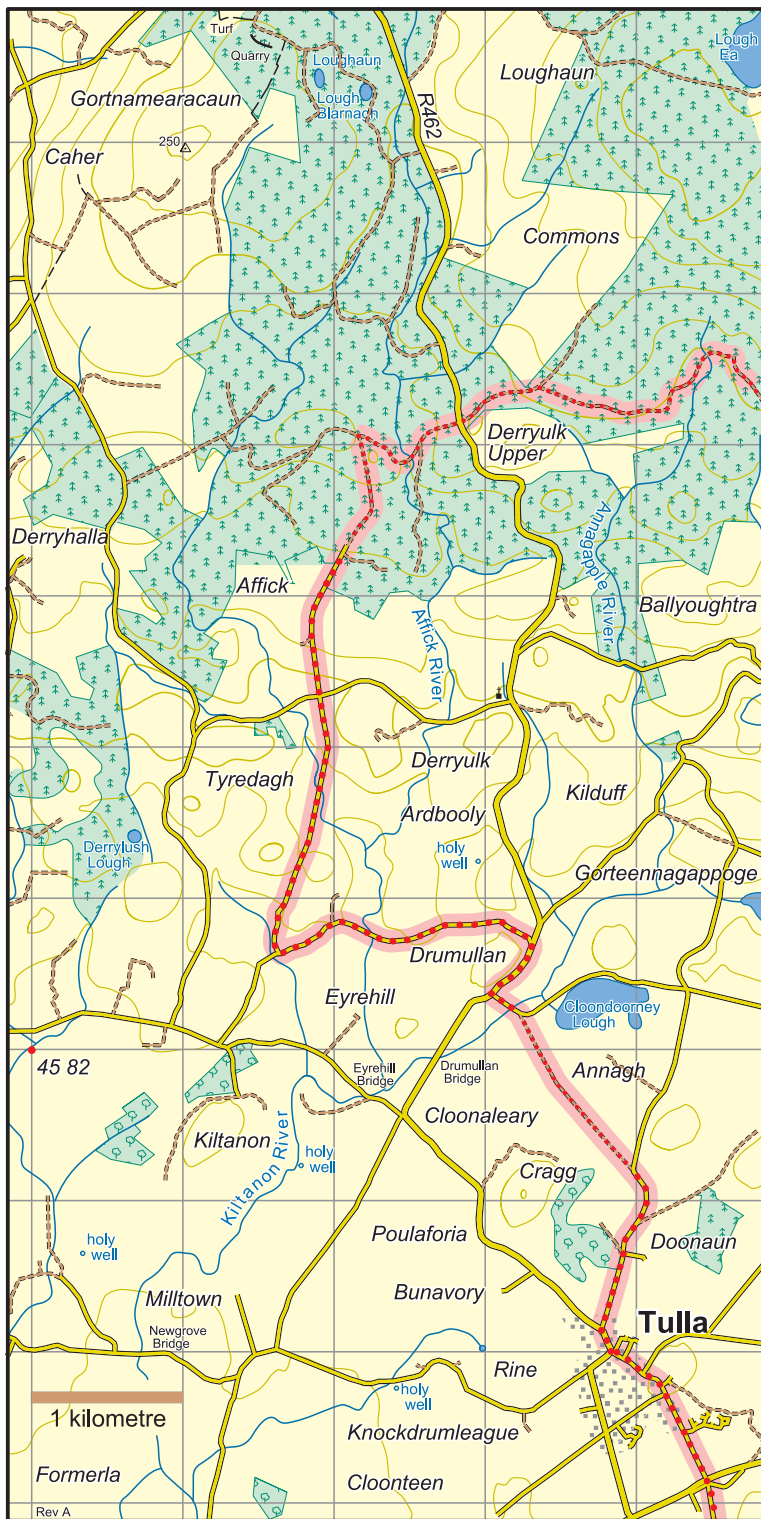

East Clare Way

Map 5 Tulla to Derryulk

	National Road
	Main Road
	Minor Road
	Forest/ Dirt Road
	Track
	Rough Path/ No path
	Major power line
	Railway
	County boundary
	Cliff - impassable/small
	Forest - conifer/deciduous
	Car Park
	Church

The National Trails Office encourages trail users to apply the Leave No Trace principles:

1. Plan ahead and prepare
2. Be considerate of others
3. Respect farm animals and wildlife
4. Travel and camp on durable ground
5. Leave what you find
6. Dispose of waste properly
7. Minimise the affects of fire