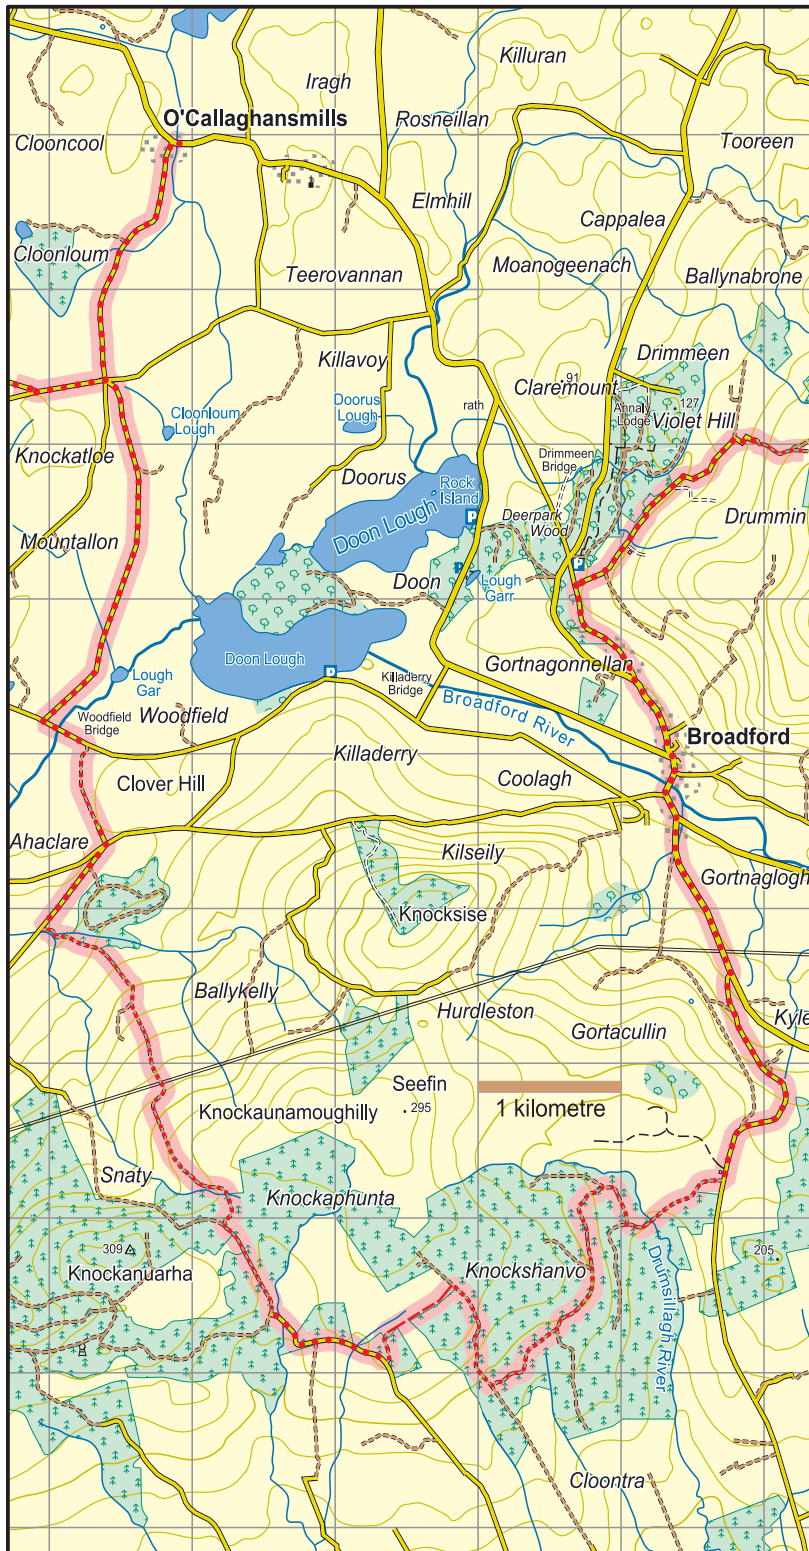

East Clare Way

Map 3 Broadford to O'Callaghansmills

	National Road
	Main Road
	Minor Road
	Forest/ Dirt Road
	Track
	Rough Path/ No path
	Major power line
	Railway
	County boundary
	Cliff - impassable/small
	Forest - conifer/deciduous
	Car Park
	Church

The National Trails Office encourages trail users to apply the Leave No Trace principles:

1. Plan ahead and prepare
2. Be considerate of others
3. Respect farm animals and wildlife
4. Travel and camp on durable ground
5. Leave what you find
6. Dispose of waste properly
7. Minimise the affects of fire