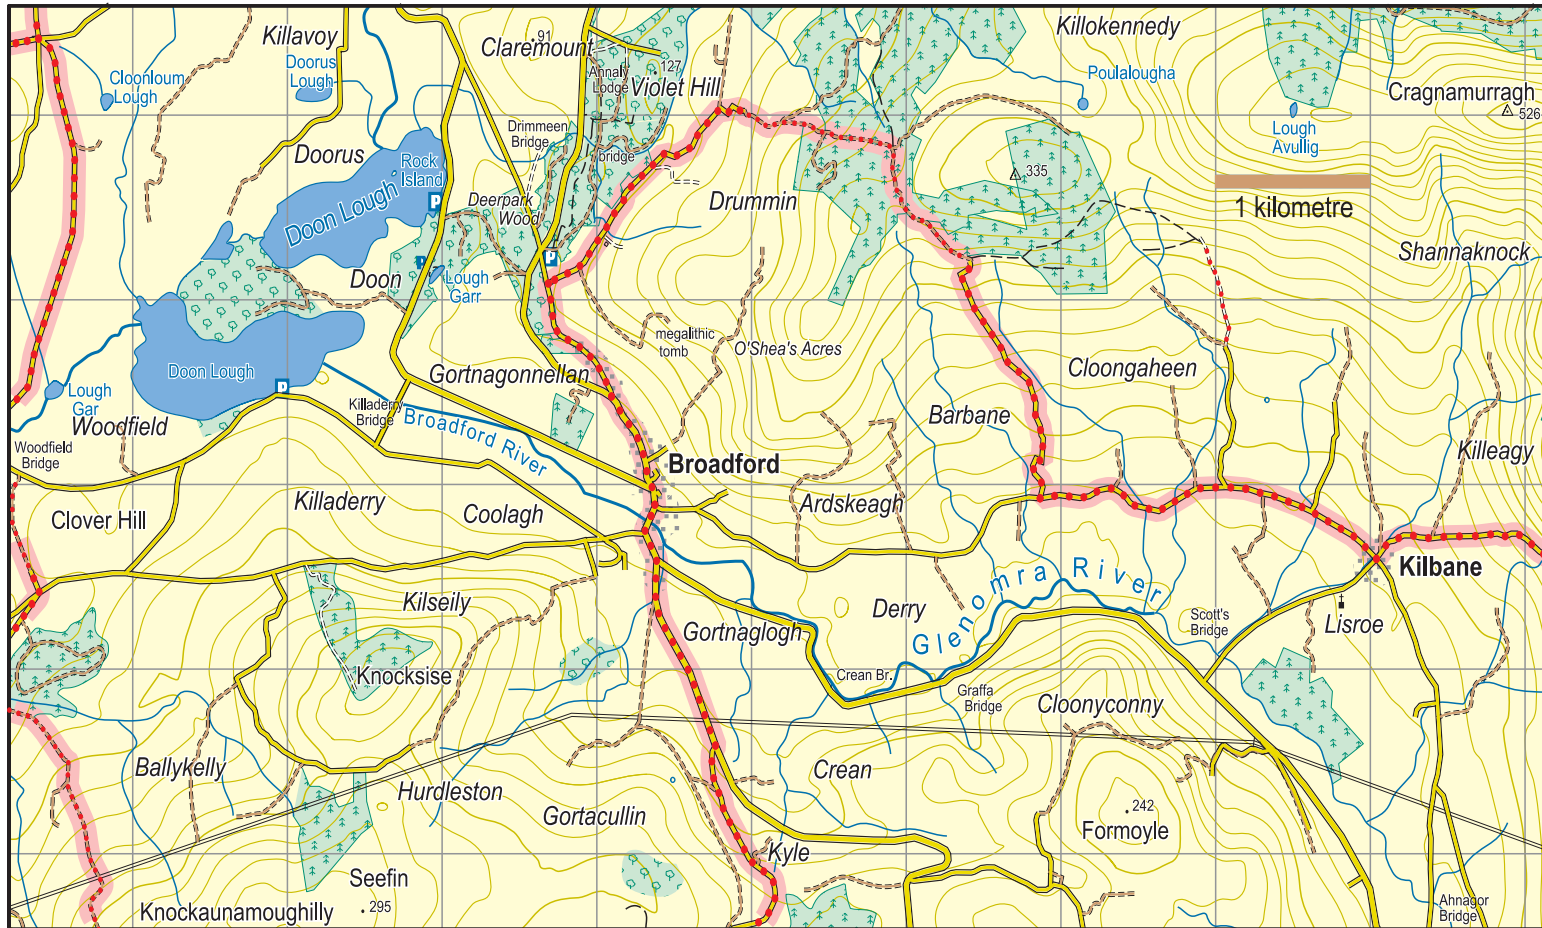

East Clare Way : Map 2 Kilbane to Broadford

	National Road
	Main Road
	Minor Road
	Forest/ Dirt Road
	Track
	Rough Path/ No path
	Major power line
	Railway
	County boundary
	Cliff - impassable/small
	Forest - conifer/deciduous
	Car Park
	Church

The National Trails Office encourages trail users to apply the Leave No Trace principles:

1. Plan ahead and prepare
2. Be considerate of others
3. Respect farm animals and wildlife
4. Travel and camp on durable ground
5. Leave what you find
6. Dispose of waste properly
7. Minimise the affects of fire