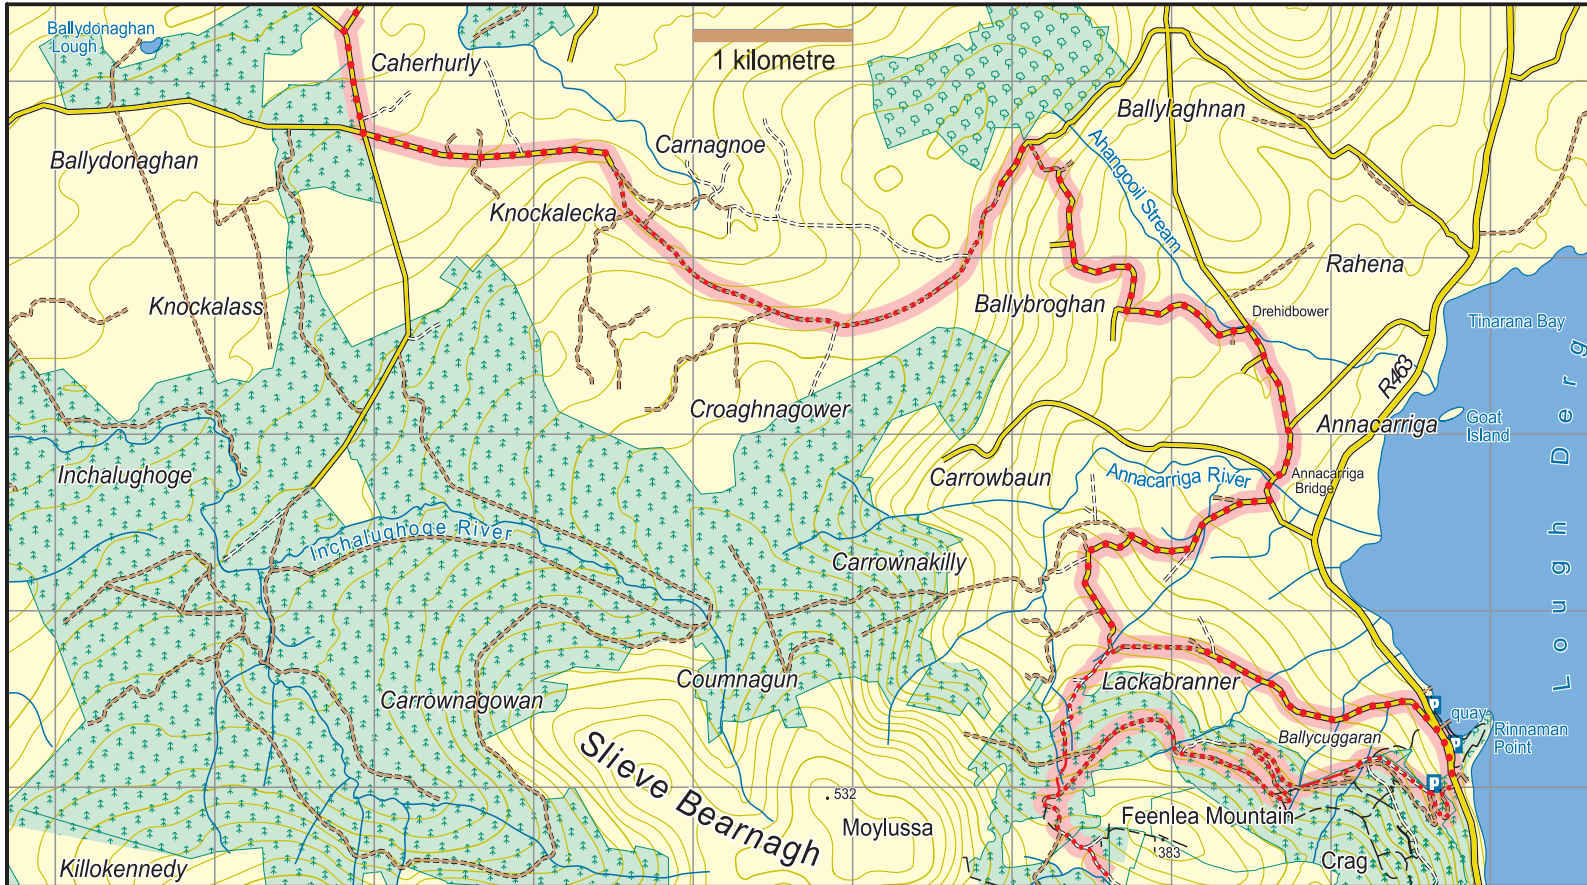

East Clare Way : Map 11 Caherhurlly to Crag Wood

	National Road
	Main Road
	Minor Road
	Forest/ Dirt Road
	Track
	Rough Path/ No path
	Major power line
	Railway
	County boundary
	Cliff - impassable/small
	Forest - conifer/deciduous
	Car Park
	Church

The National Trails Office encourages trail users to apply the Leave No Trace principles:

1. Plan ahead and prepare
2. Be considerate of others
3. Respect farm animals and wildlife
4. Travel and camp on durable ground
5. Leave what you find
6. Dispose of waste properly
7. Minimise the affects of fire

This map is made available from the National Trails Office/ Irish Sports Council, produced by EastWest mapping. The map is intended for personal use only and should not be modified, republished or transmitted in any form without the permission of the National Trails Office. The representation of a track or path on this map does not indicate a right of way. The map includes Ordnance Survey Ireland data made available for display under Ordnance Survey Ireland Permit No. 8658. © Ordnance Survey Ireland/ Government of Ireland.