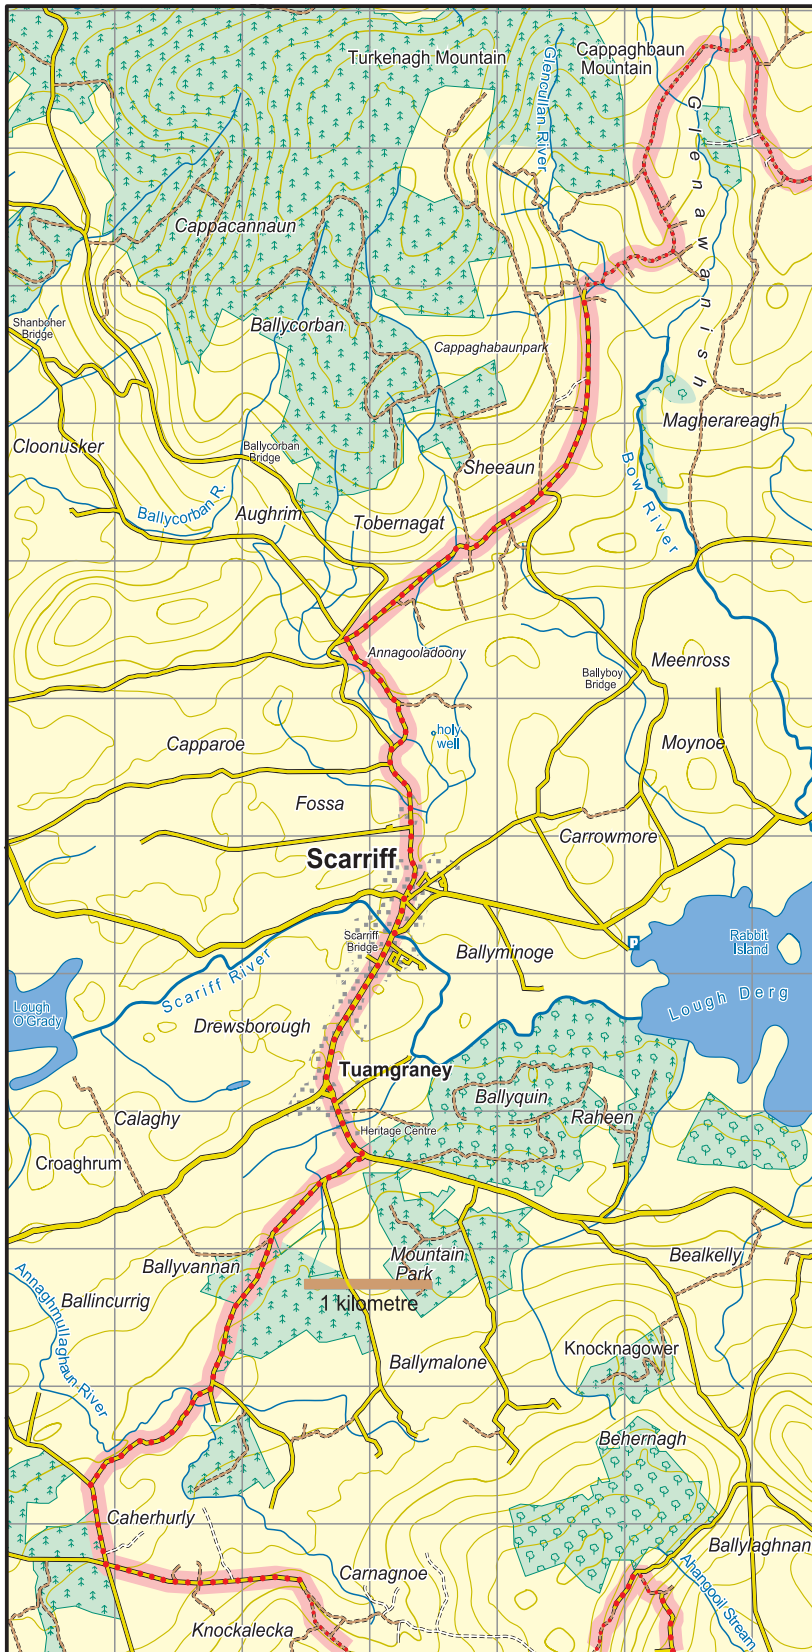

East Clare Way

Map 10 Glenawanish to Scariff & Caherhurlly

| | |
|--|----------------------------|
| | National Road |
| | Main Road |
| | Minor Road |
| | Forest/ Dirt Road |
| | Track |
| | Rough Path/ No path |
| | Major power line |
| | Railway |
| | County boundary |
| | Cliff - impassable/small |
| | Forest - conifer/deciduous |
| | Car Park |
| | Church |

The National Trails Office encourages trail users to apply the Leave No Trace principles:

1. Plan ahead and prepare
2. Be considerate of others
3. Respect farm animals and wildlife
4. Travel and camp on durable ground
5. Leave what you find
6. Dispose of waste properly
7. Minimise the affects of fire