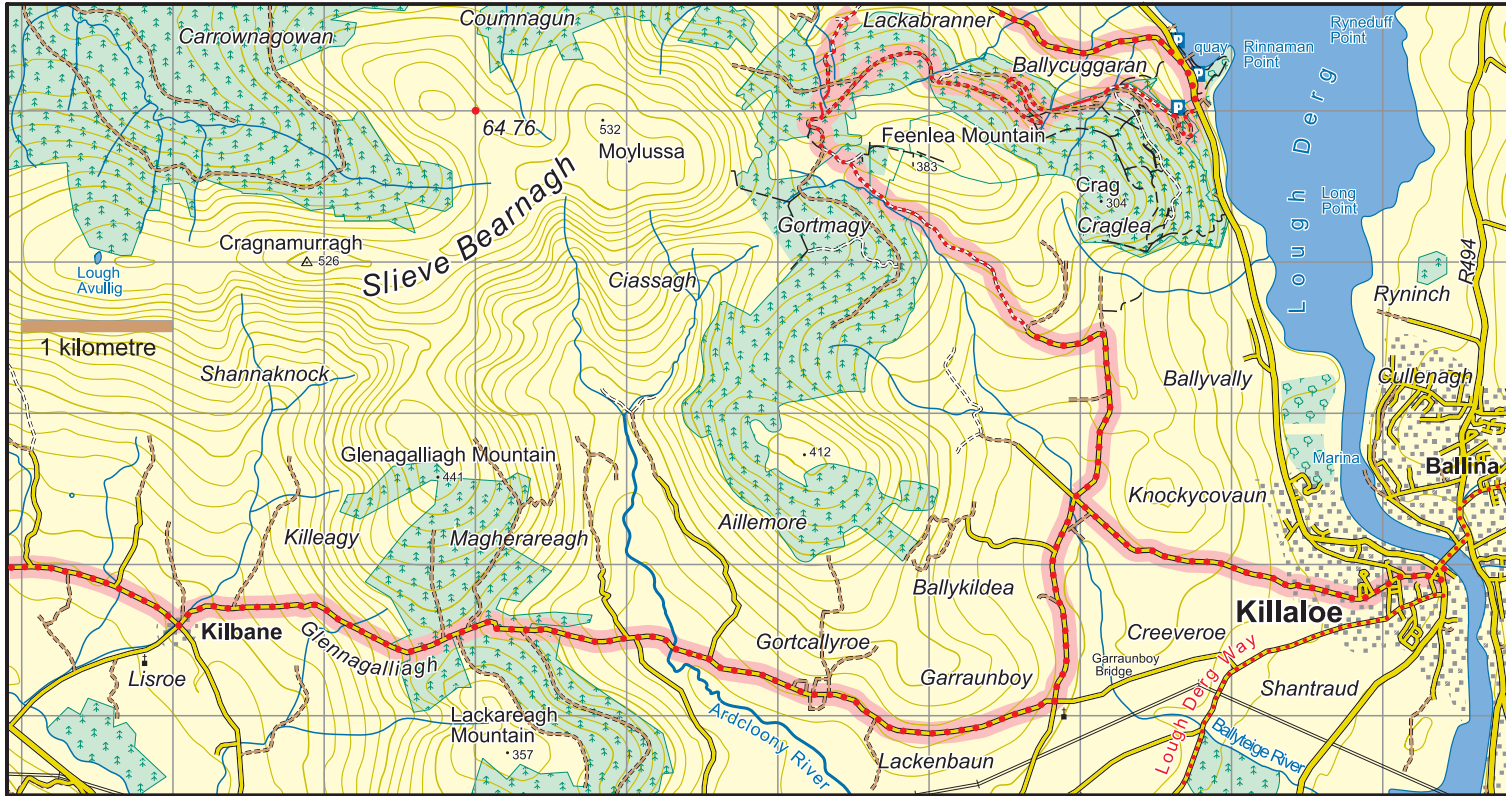

# East Clare Way : Map 1 Killaloe to Kilbane & Crag Wood

|  |                            |
|--|----------------------------|
|  | National Road              |
|  | Main Road                  |
|  | Minor Road                 |
|  | Forest/ Dirt Road          |
|  | Track                      |
|  | Rough Path/ No path        |
|  | Major power line           |
|  | Railway                    |
|  | County boundary            |
|  | Cliff - impassable/small   |
|  | Forest - conifer/deciduous |
|  | Car Park                   |
|  | Church                     |

The National Trails Office encourages trail users to apply the Leave No Trace principles:

1. Plan ahead and prepare
2. Be considerate of others
3. Respect farm animals and wildlife
4. Travel and camp on durable ground
5. Leave what you find
6. Dispose of waste properly
7. Minimise the affects of fire