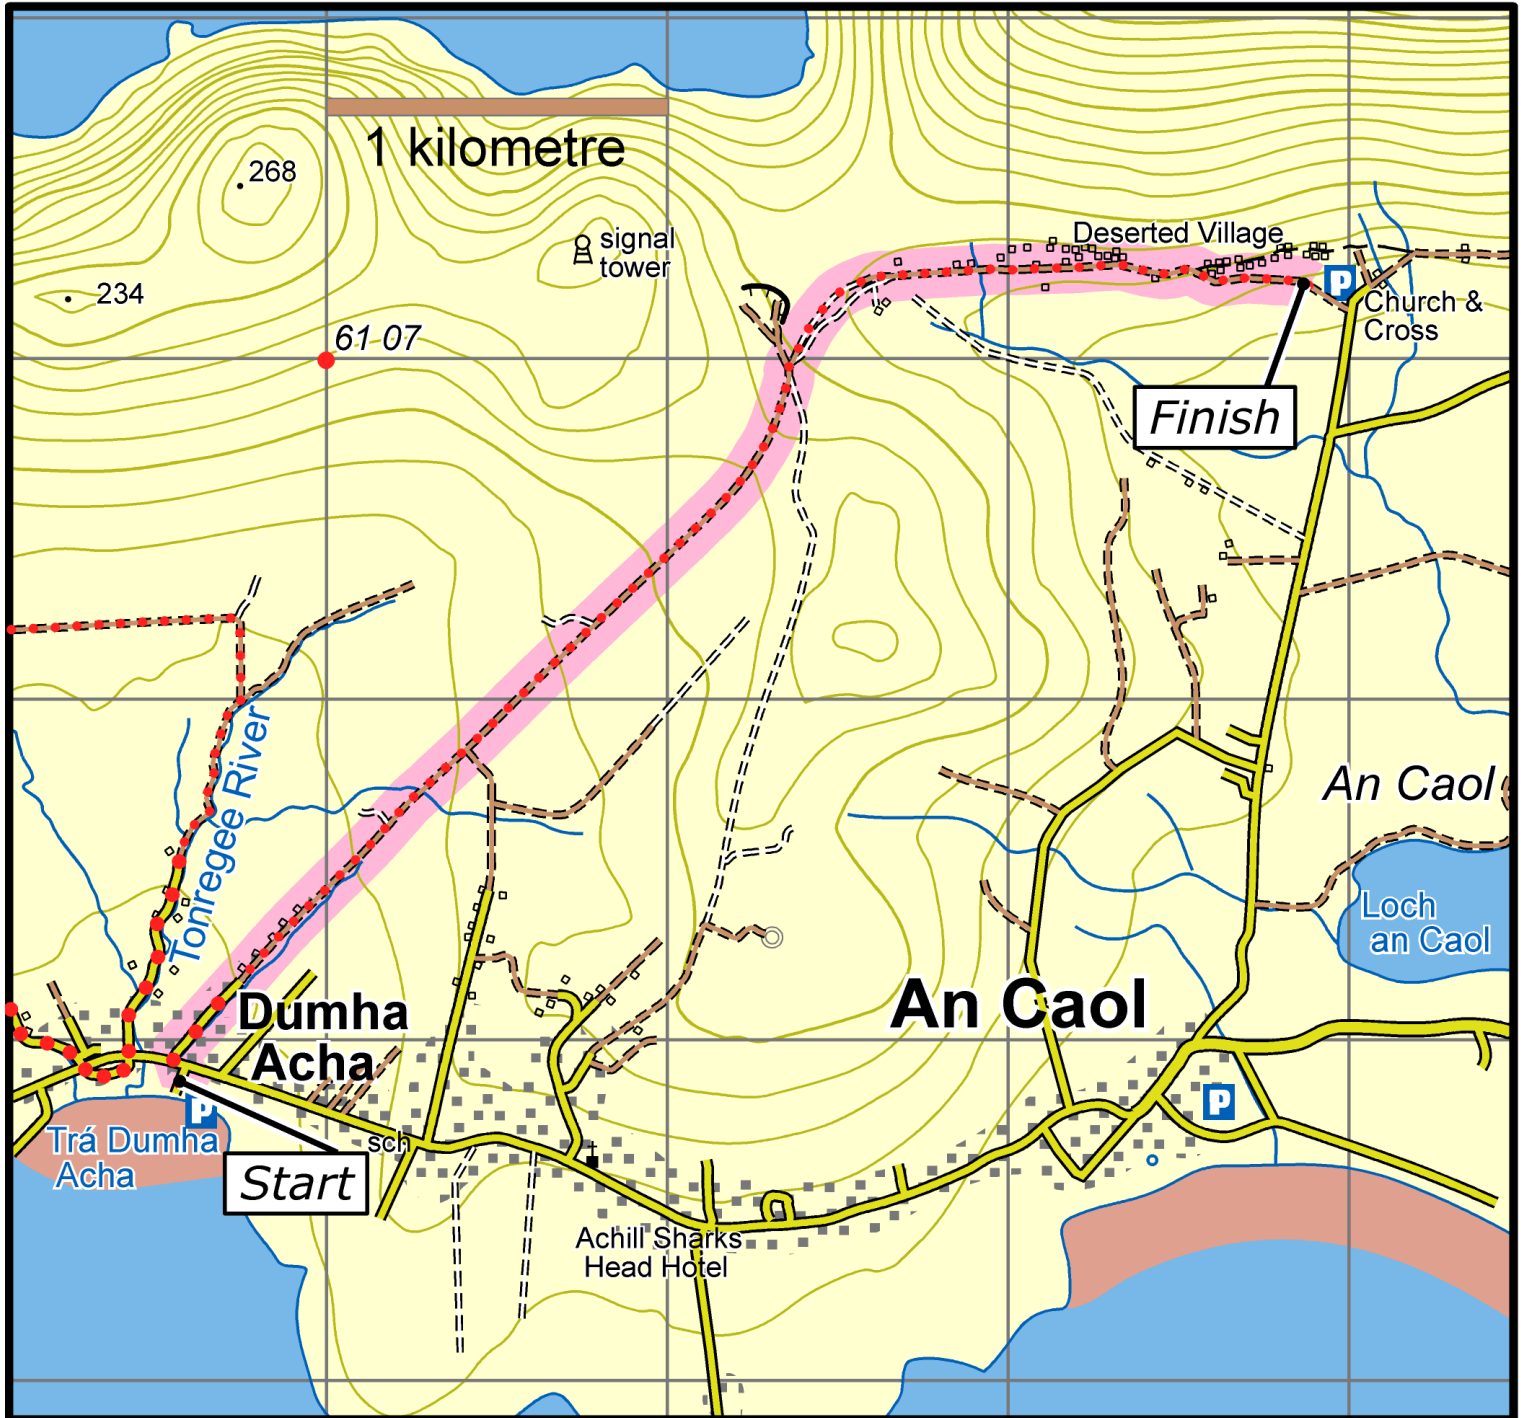

Deserted Village Walk

This map is made available from the National Trails Office / Irish Sports Council, produced by EastWest mapping. The map is intended for personal use only and should not be modified, republished or transmitted in any form without the permission of the Irish Sports Council's National Trails Office. The representation of a track or path on this map does not indicate a right of way. The map includes Ordnance Survey Ireland data made available for display under Permit No. 8658. (c) Ordnance Survey Ireland / Government of Ireland.