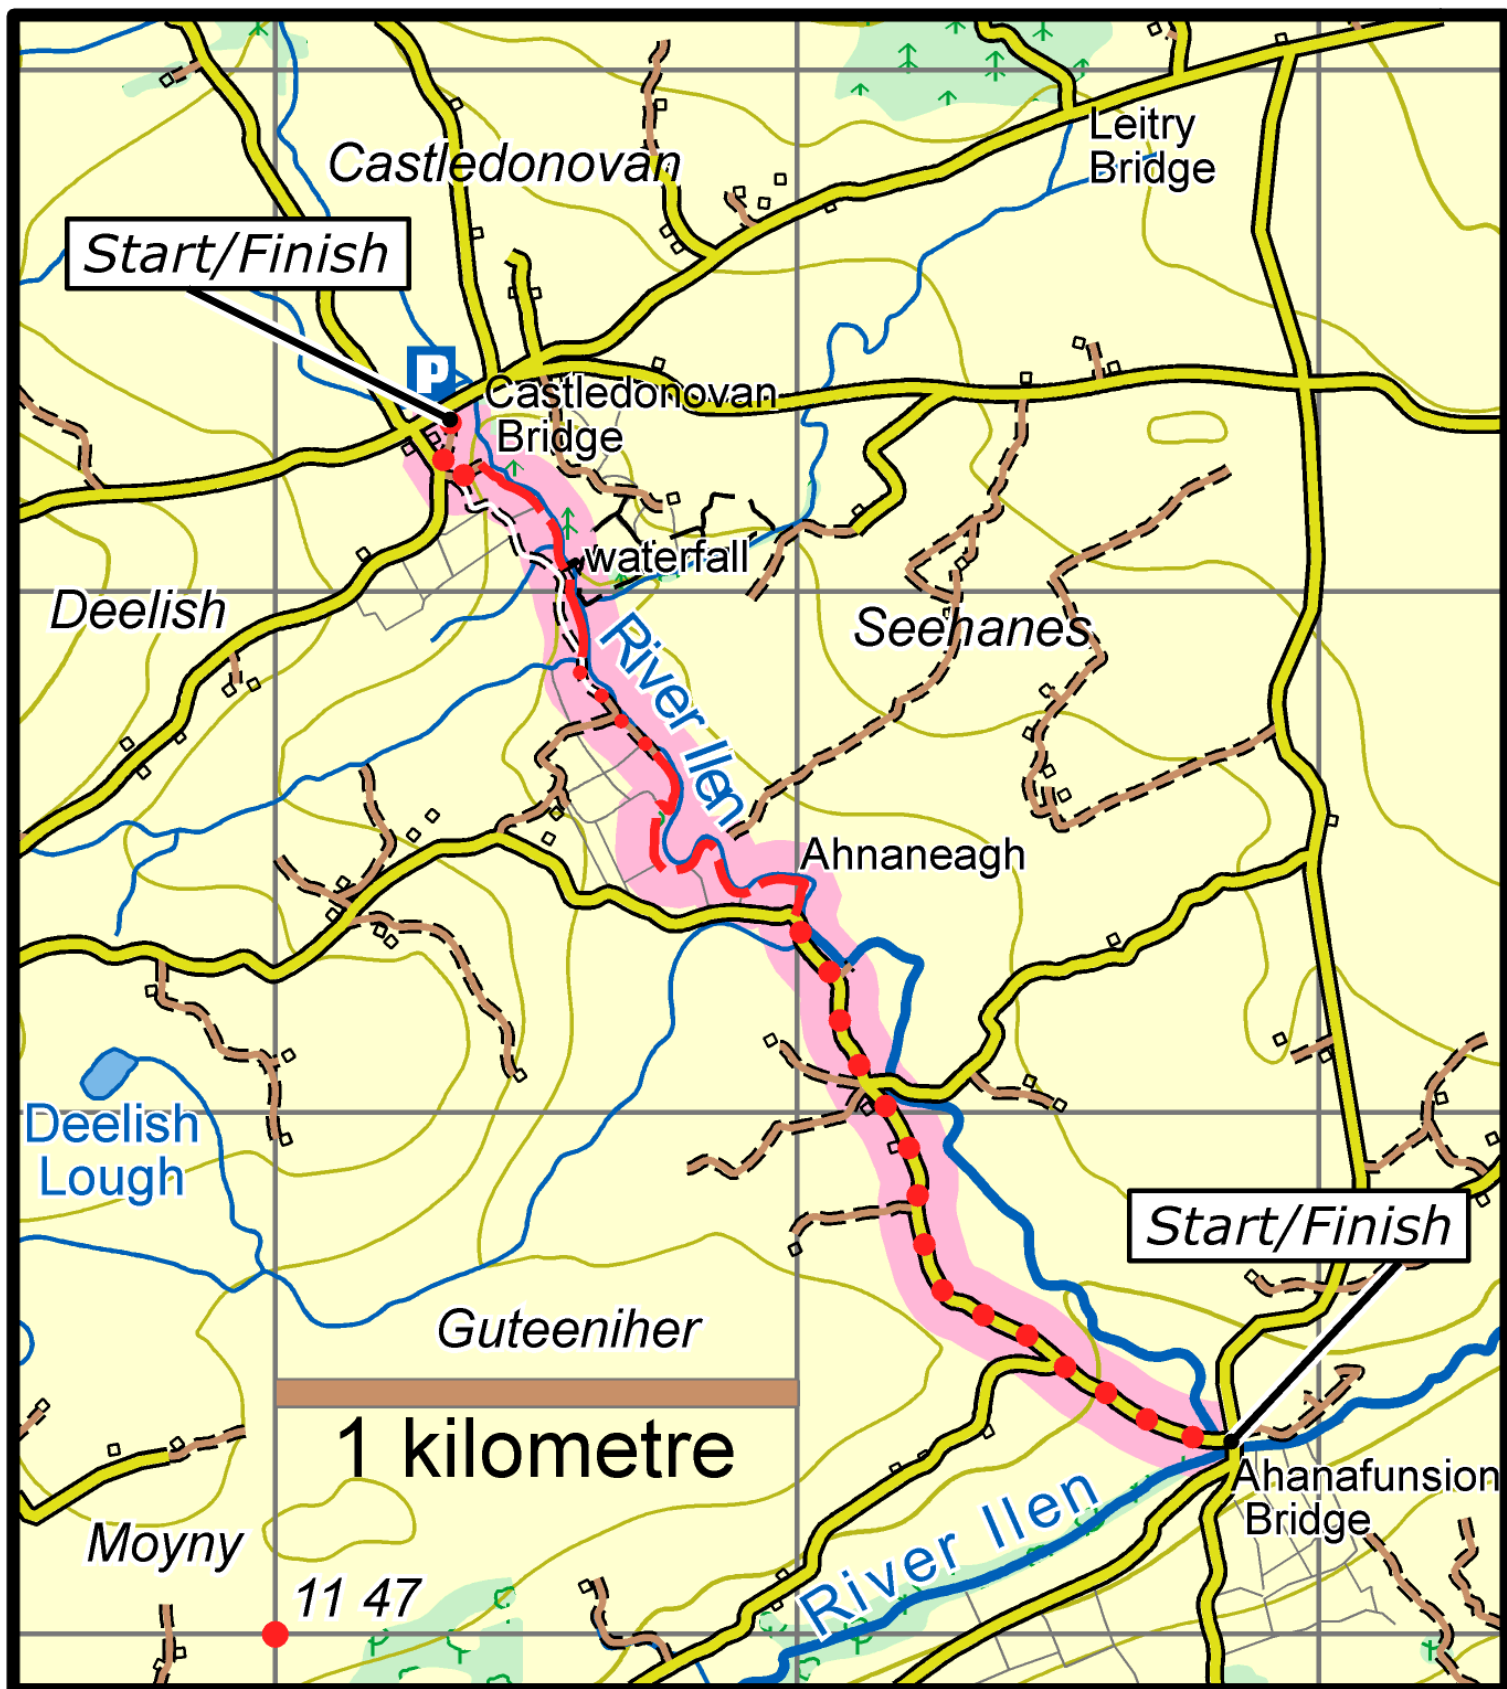

Deelish Cascades Walk

This map is made available from the National Trails Office / Irish Sports Council, produced by EastWest mapping. The map is intended for personal use only and should not be modified, republished or transmitted in any form without the permission of the Irish Sports Council's National Trails Office. The representation of a track or path on this map does not indicate right of way. The map includes Ordnance Survey Ireland data made available for display under Permit No. 8658. (c) Ordnance Survey Ireland / Government of Ireland.