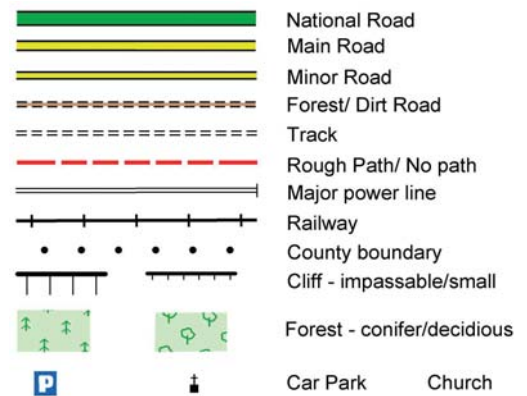

Dingle Way : Map 12 Stradbally to Castlegregory

The National Trails Office encourages trail users to apply the Leave No Trace principles:

1. Plan ahead and prepare
2. Be considerate of others
3. Respect farm animals and wildlife
4. Travel and camp on durable ground
5. Leave what you find
6. Dispose of waste properly
7. Minimise the affects of fire