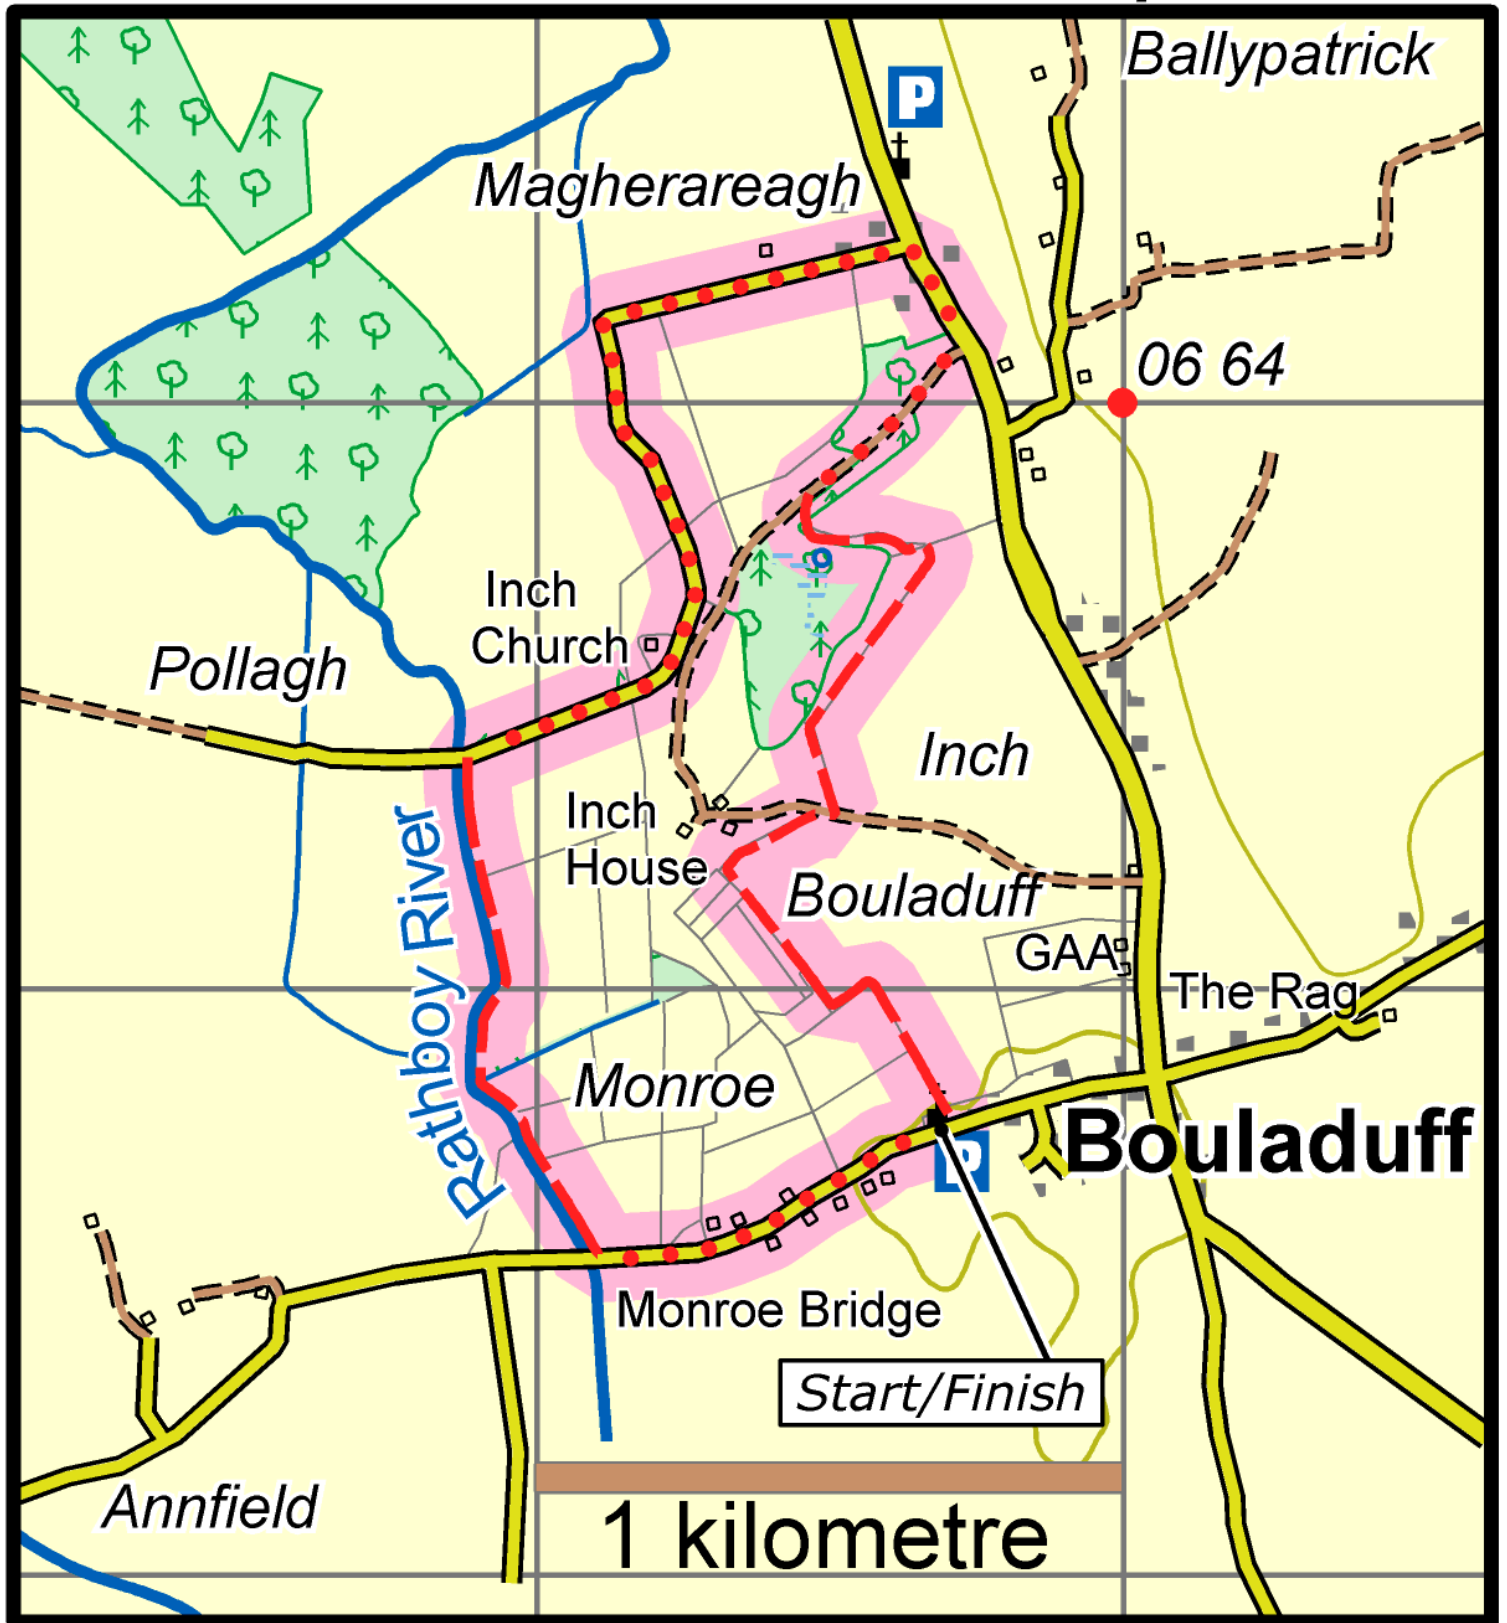

# Cosan Felim Inch Loop Walk

This map is made available from the National Trails Office / Irish Sports Council, produced by EastWest mapping. The map is intended for personal use only and should not be modified, republished or transmitted in any form without the permission of the Irish Sports Council's National Trails Office. The representation of a track or path on this map does not indicate a right of way. The map includes Ordnance Survey Ireland data made available for display under Permit No. 8658. (c) Ordnance Survey Ireland / Government of Ireland.