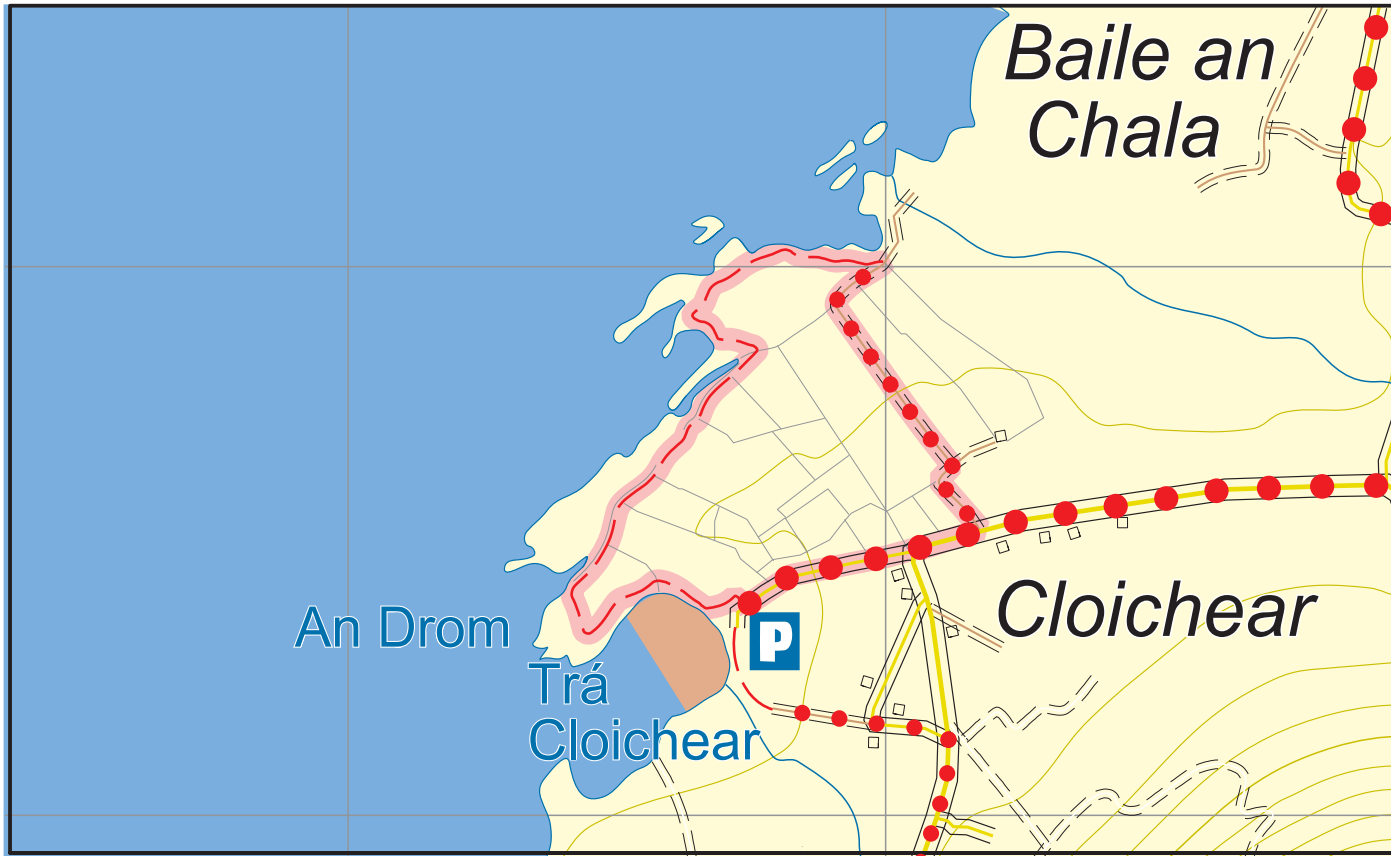

Cosán Cuas na nEighe

The National Trails Office encourages trail users to apply the Leave No Trace principles:

1. Plan ahead and prepare
2. Be considerate of others
3. Respect farm animals and wildlife
4. Travel and camp on durable ground
5. Leave what you find
6. Dispose of waste properly
7. Minimise the affects of fire