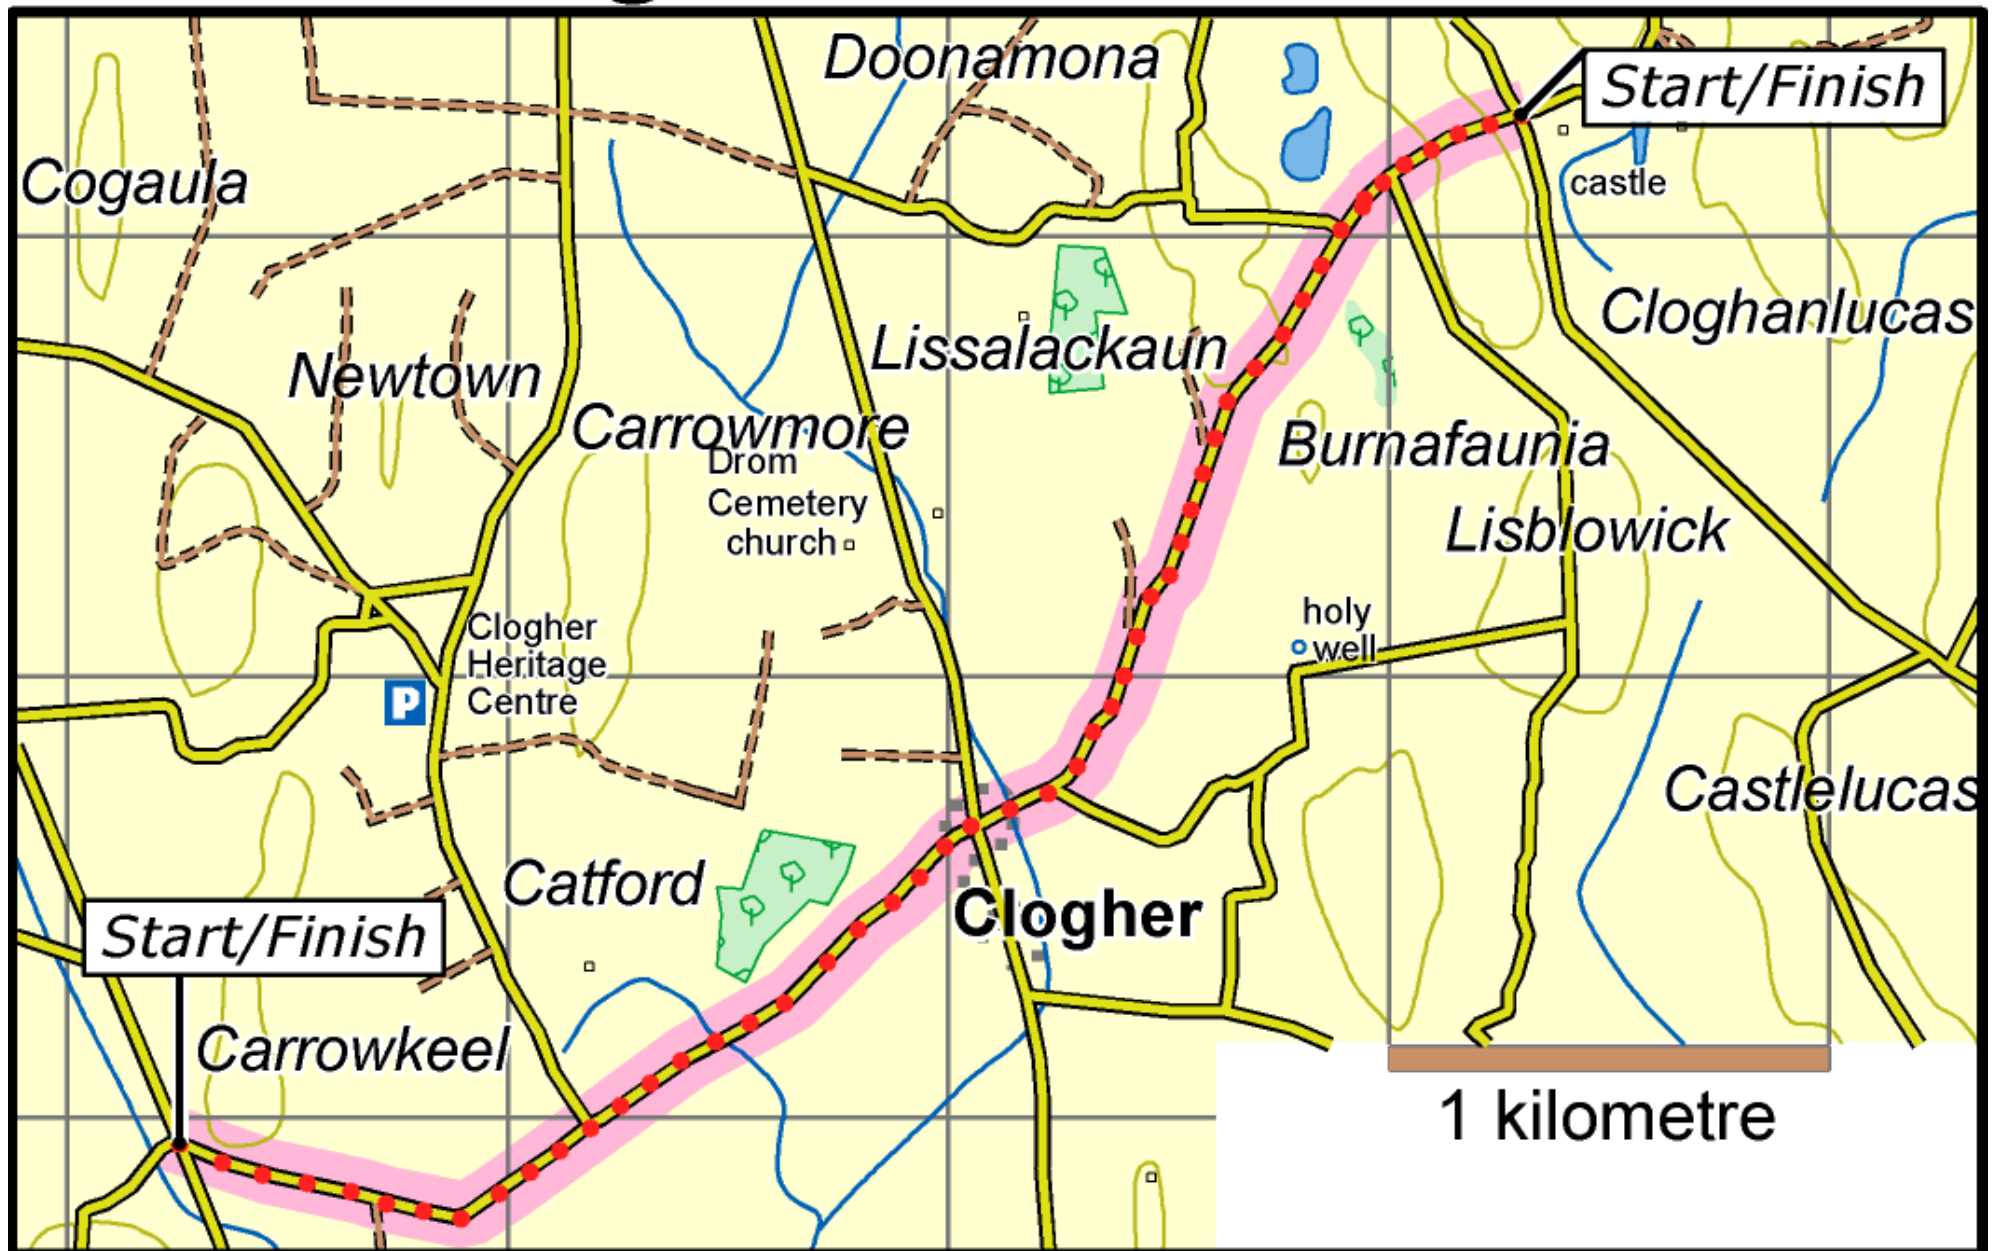

Clogher Red Walk

This map is made available from the National Trails Office / Irish Sports Council, produced by EastWest mapping. The map is intended for personal use only and should not be modified, republished or transmitted in any form without the permission of the Irish Sports Council's National Trails Office. The representation of a track or path on this map does not indicate a right of way. The map includes Ordnance Survey Ireland data made available for display under Permit No. 8658. (c) Ordnance Survey Ireland / Government of Ireland.