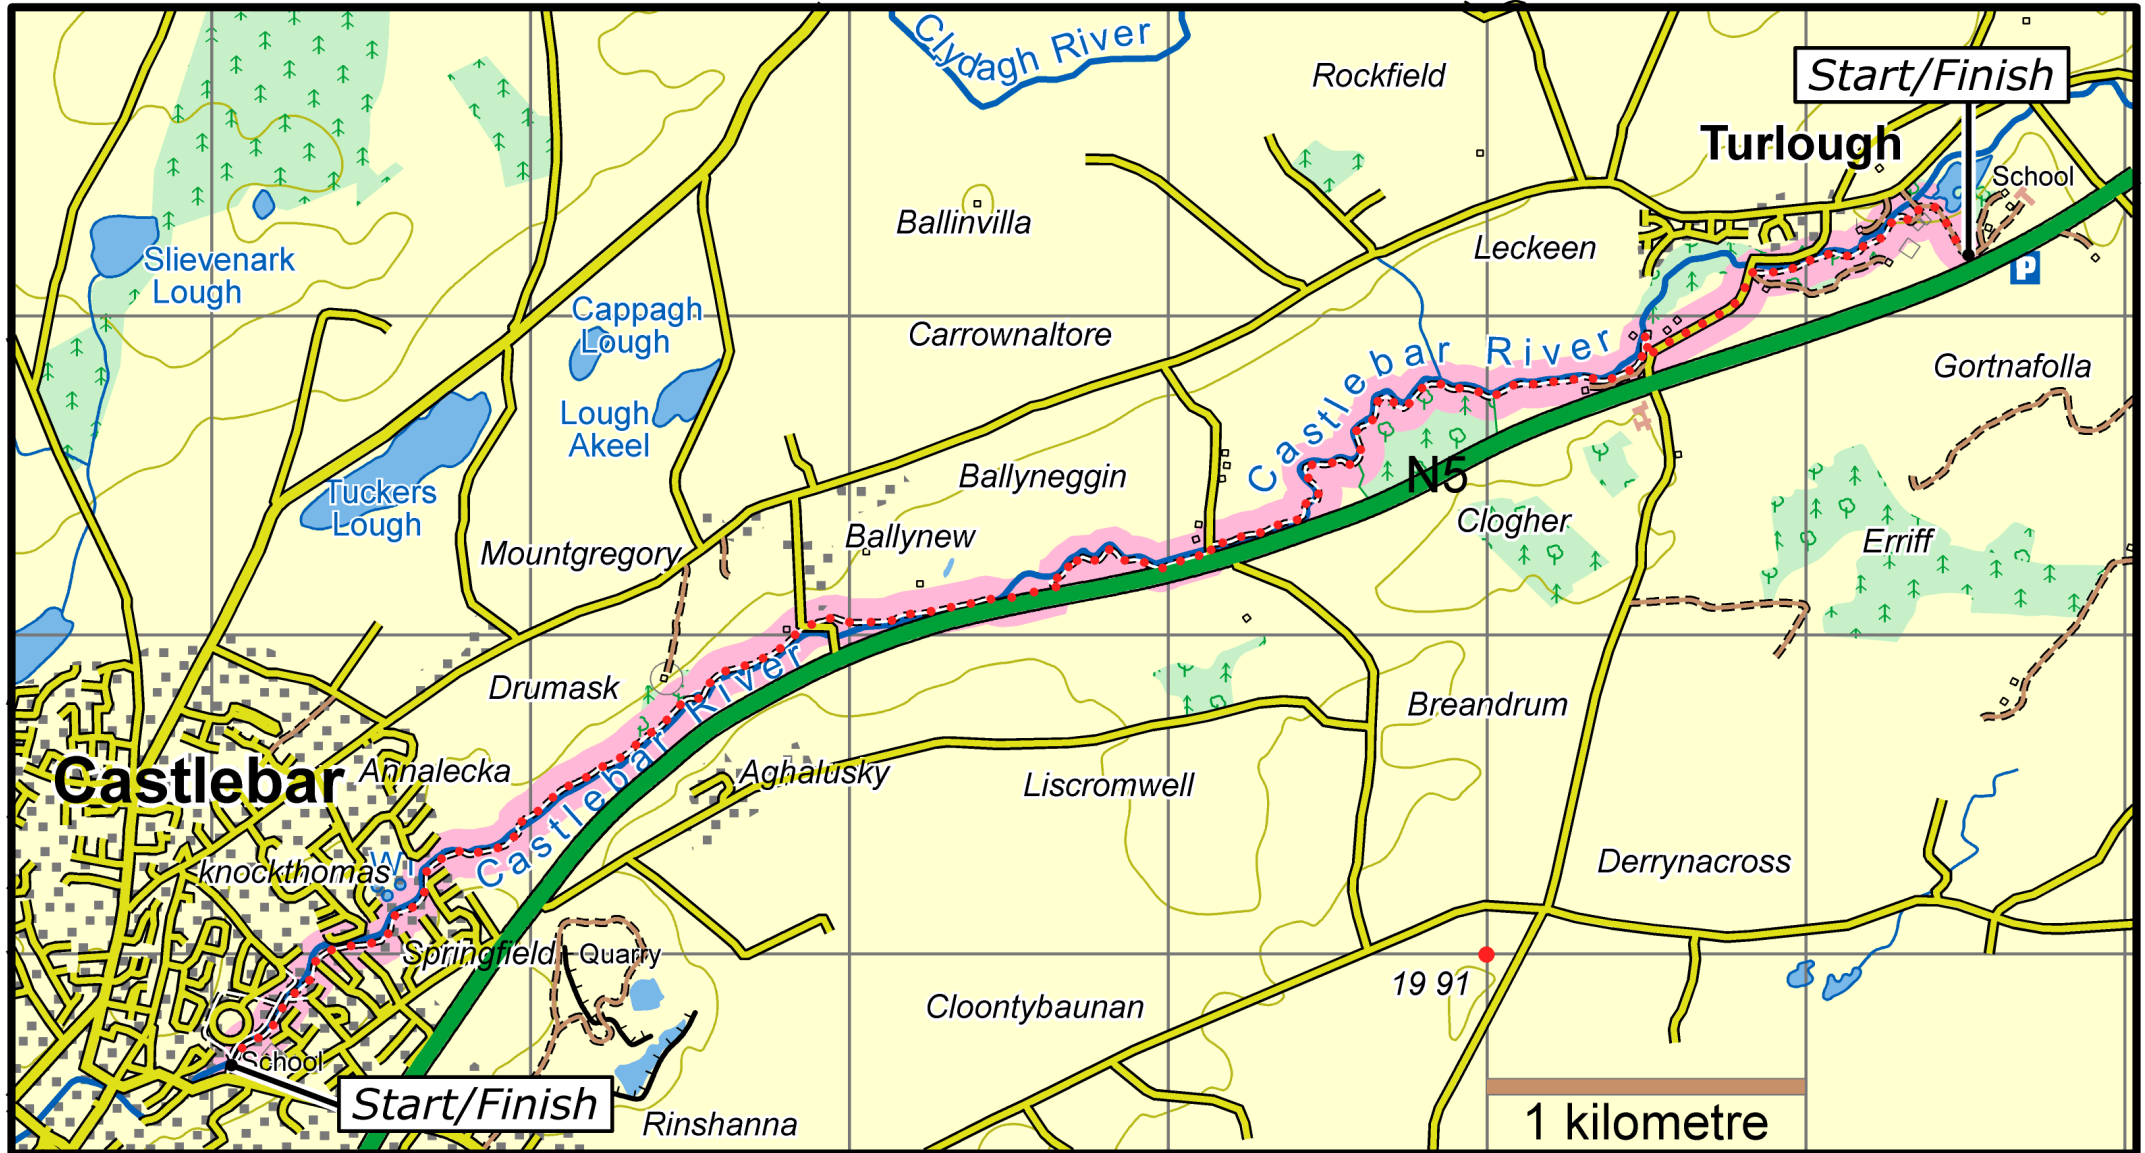

Greenway Castlebar to Turlough

This map is made available from Sport Ireland – National Trails Office, produced by EastWest mapping. The map is intended for personal use only and should not be modified, republished or transmitted in any form without the permission of Sport Ireland's National Trails Office. The representation of a track or path on this map does not indicate a right of way.