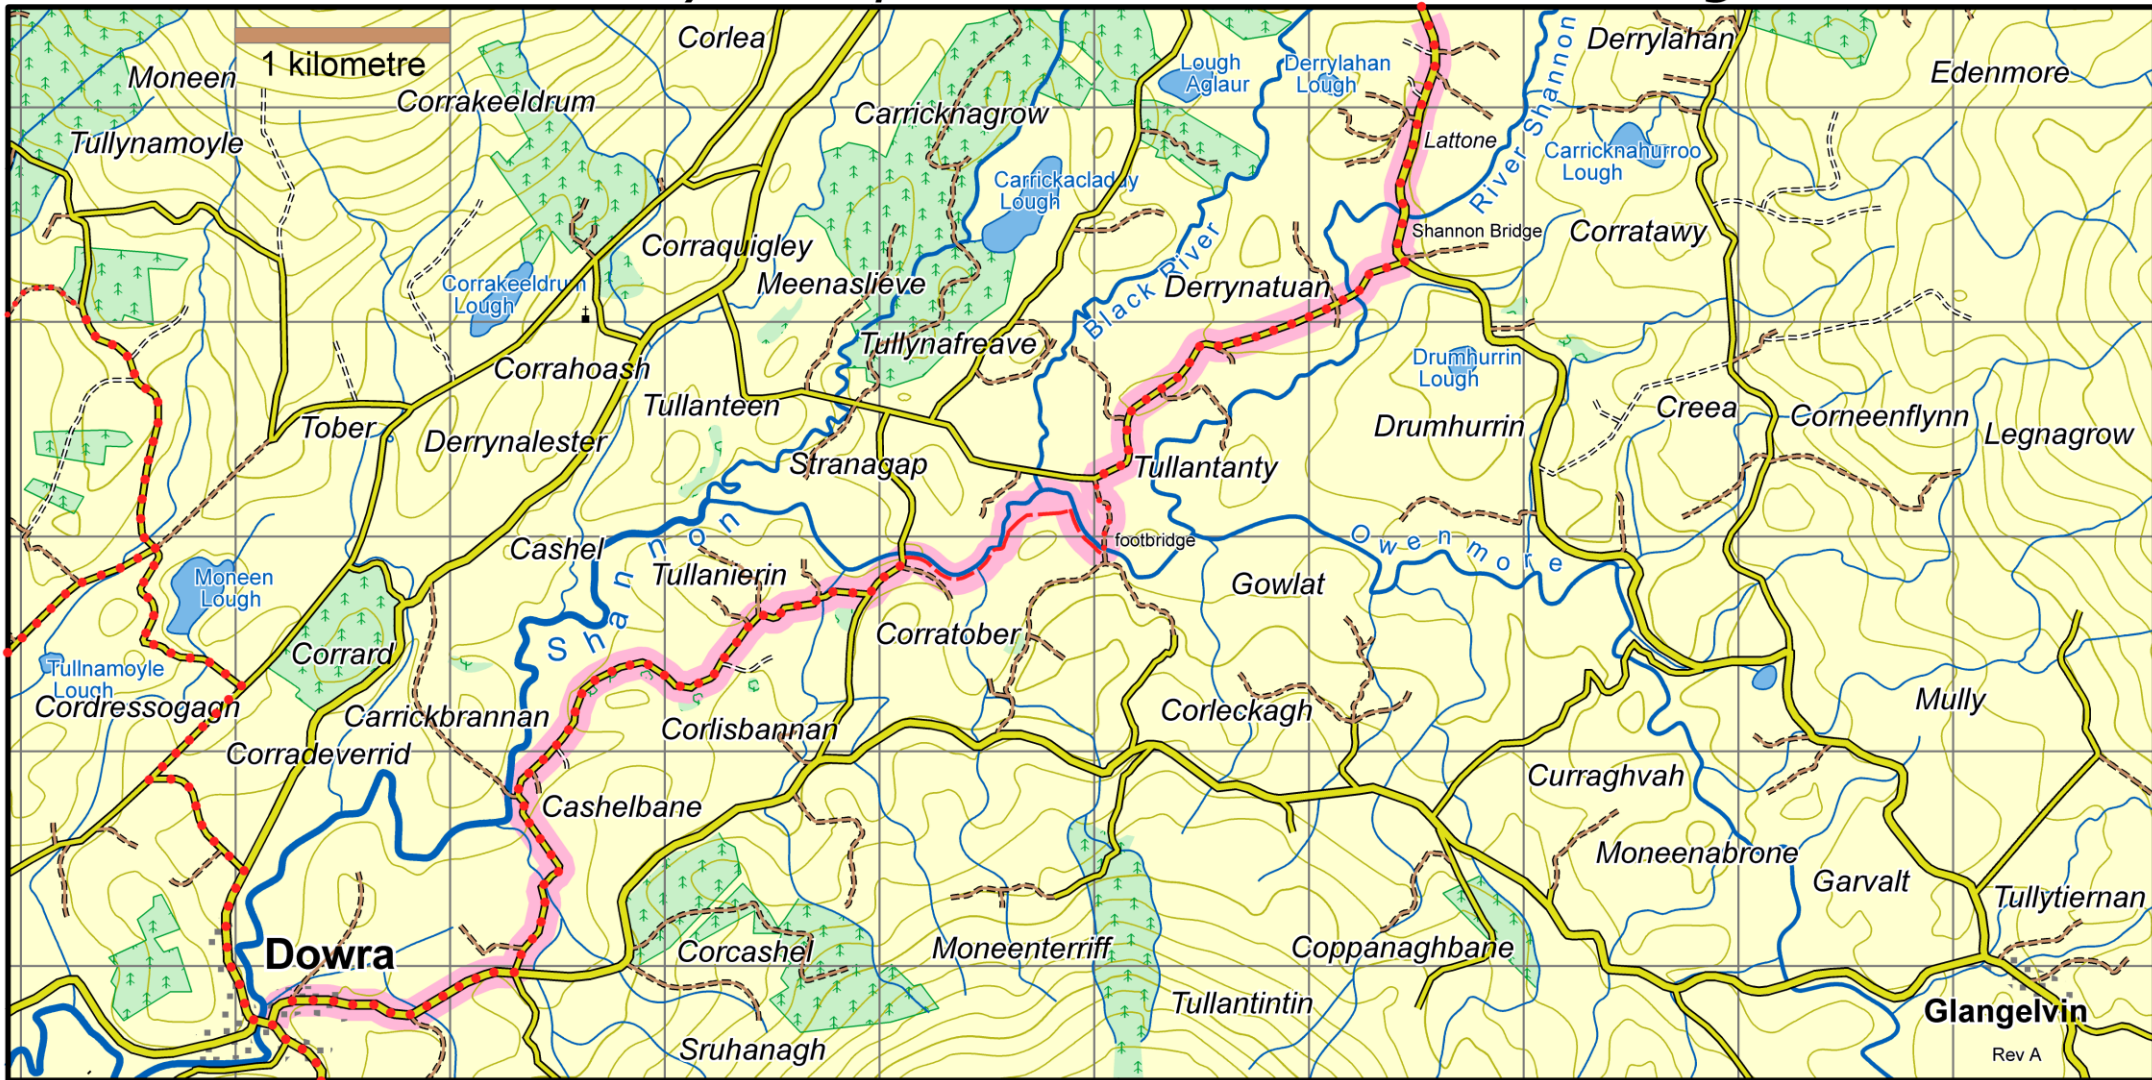

Cavan Way : Map 1 Dowra to Shannon Bridge

This map is made available from Sport Ireland – National Trails Office, produced by EastWest mapping. The map is intended for personal use only and should not be modified, republished or transmitted in any form without the permission of Sport Ireland's National Trails Office. The representation of a track or path on this map does not indicate a right of way. The map includes Ordnance Survey Ireland data made available for display under Permit No. 8658. (c) Ordnance Survey Ireland / Government of Ireland.