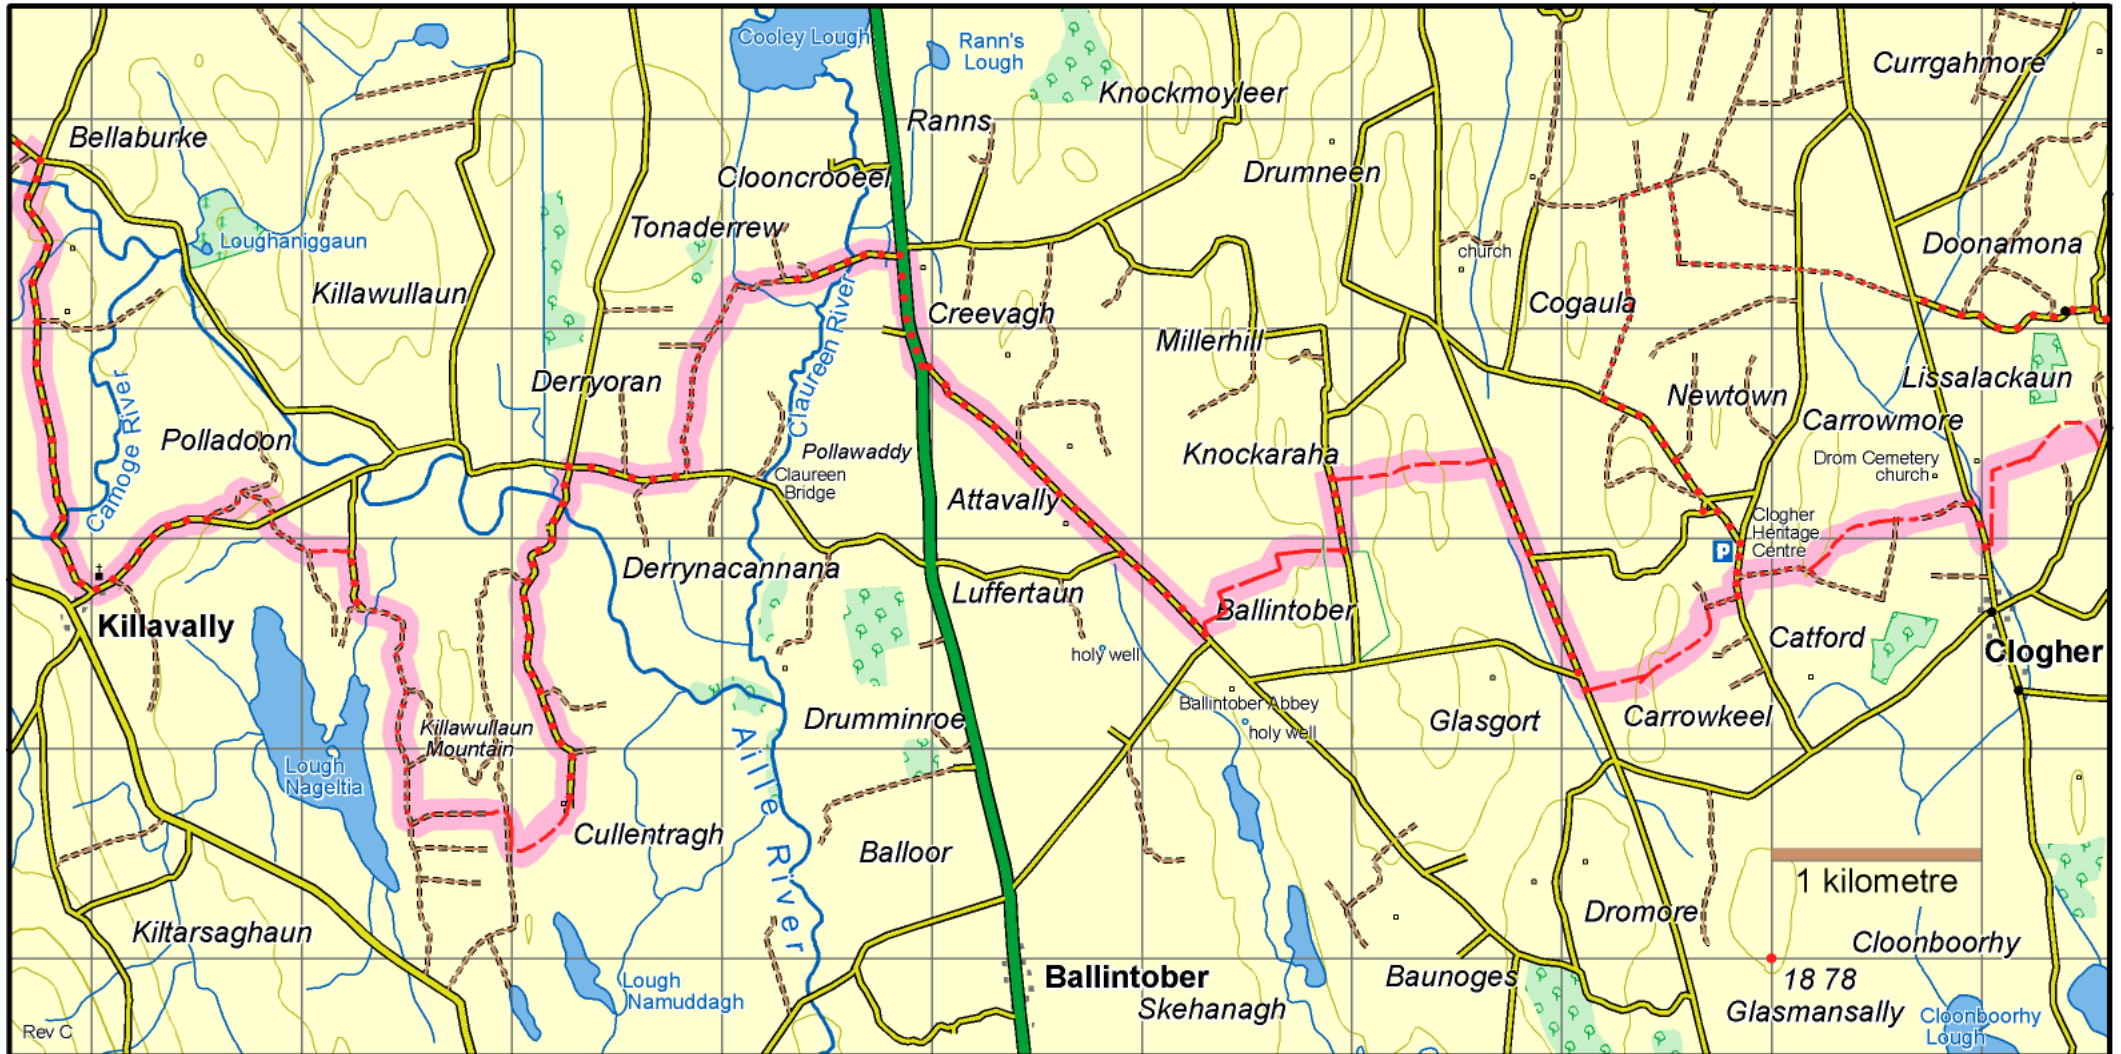

# Croagh Patrick Heritage Trail : Map 2 - Clogher to Killavally

This map is made available from the National Trails Office / Irish Sports Council, produced by EastWest mapping. The map is intended for personal use only and should not be modified, republished or transmitted in any form without the permission of the National Trails Office. The representation of a track or path on this map does not indicate a right of way. The map includes Ordnance Survey Ireland data made available for display under Permit No. 8658. (c) Ordnance Survey Ireland / Government of Ireland.