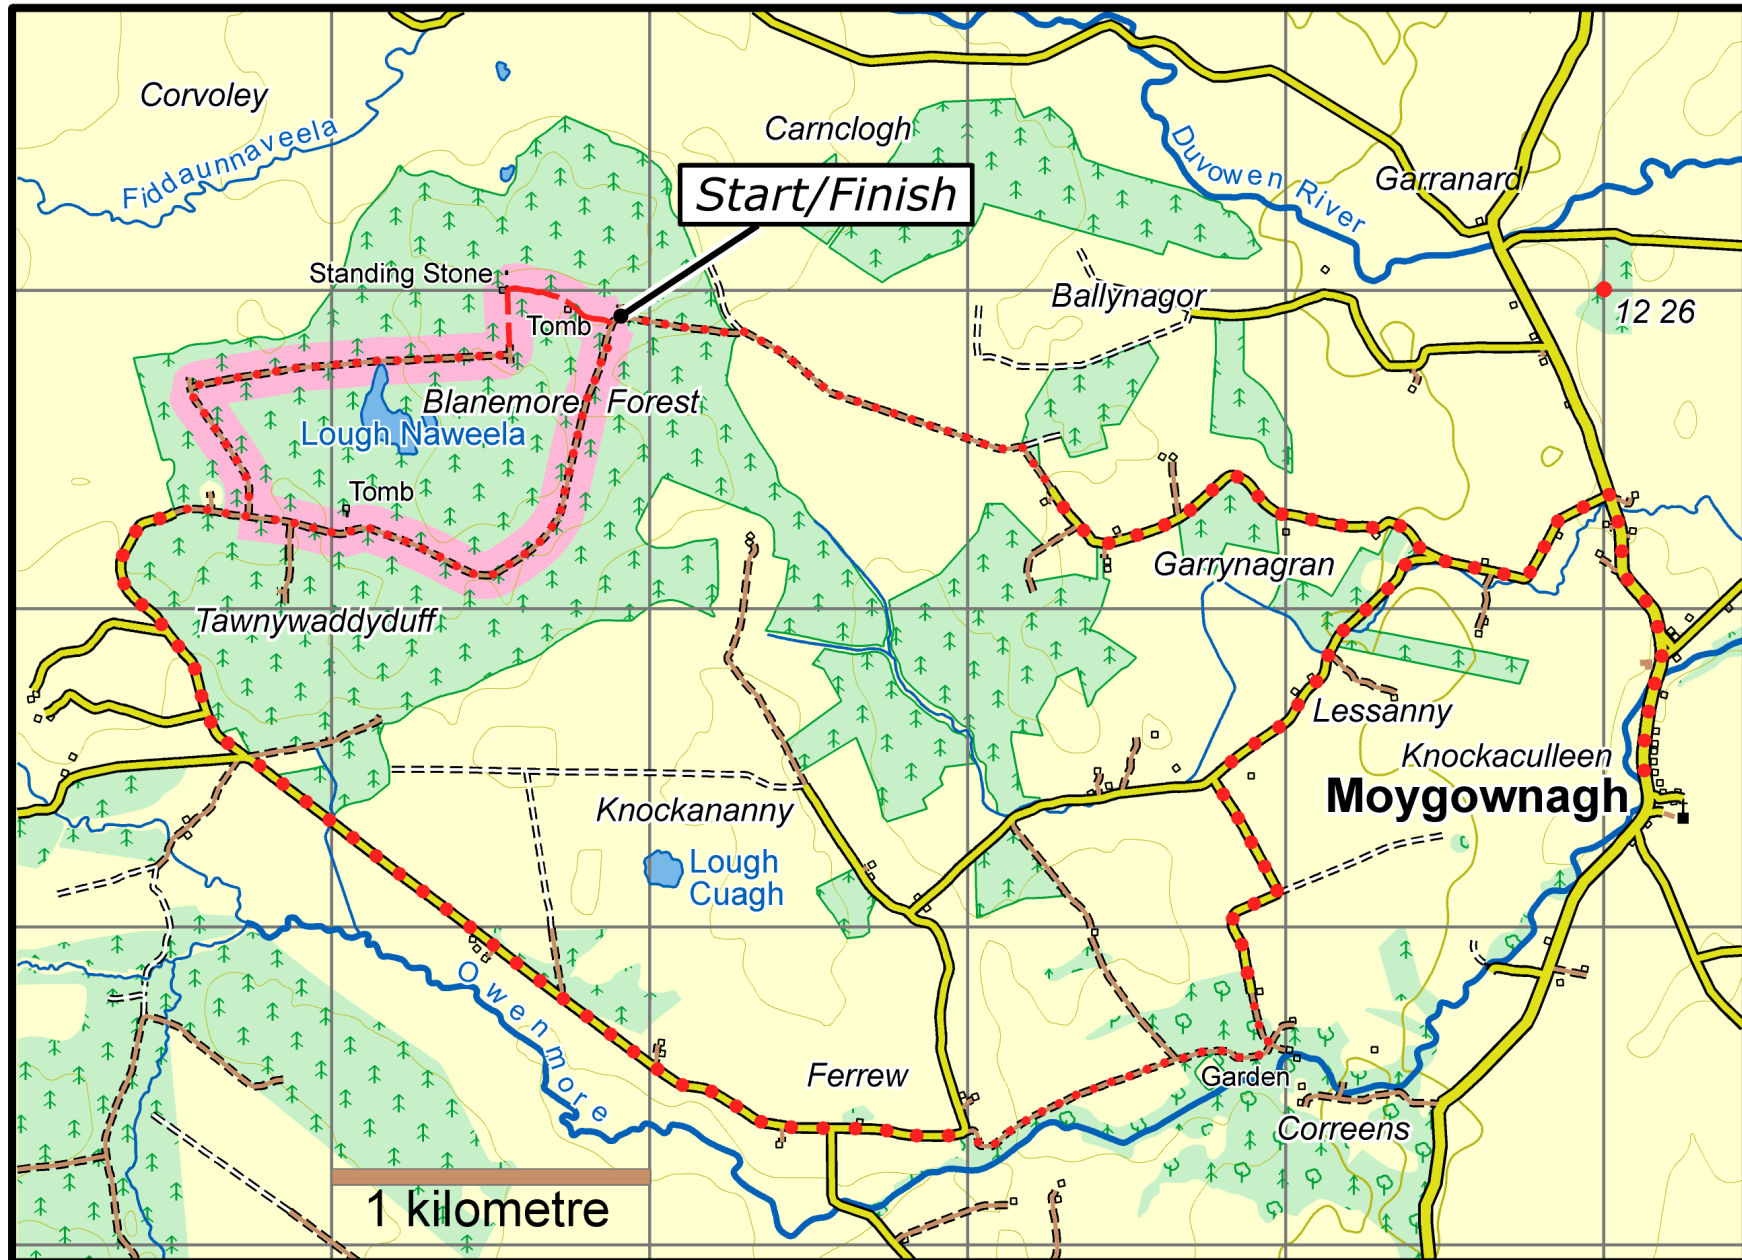

Blanemore Forest Walk

This map is made available from Sport Ireland Trails, produced by EastWest mapping. The map is intended for personal use only and should not be modified, republished or transmitted in any form without the permission of Sport Ireland Trails. The representation of a track or path on this map does not indicate a right of way.