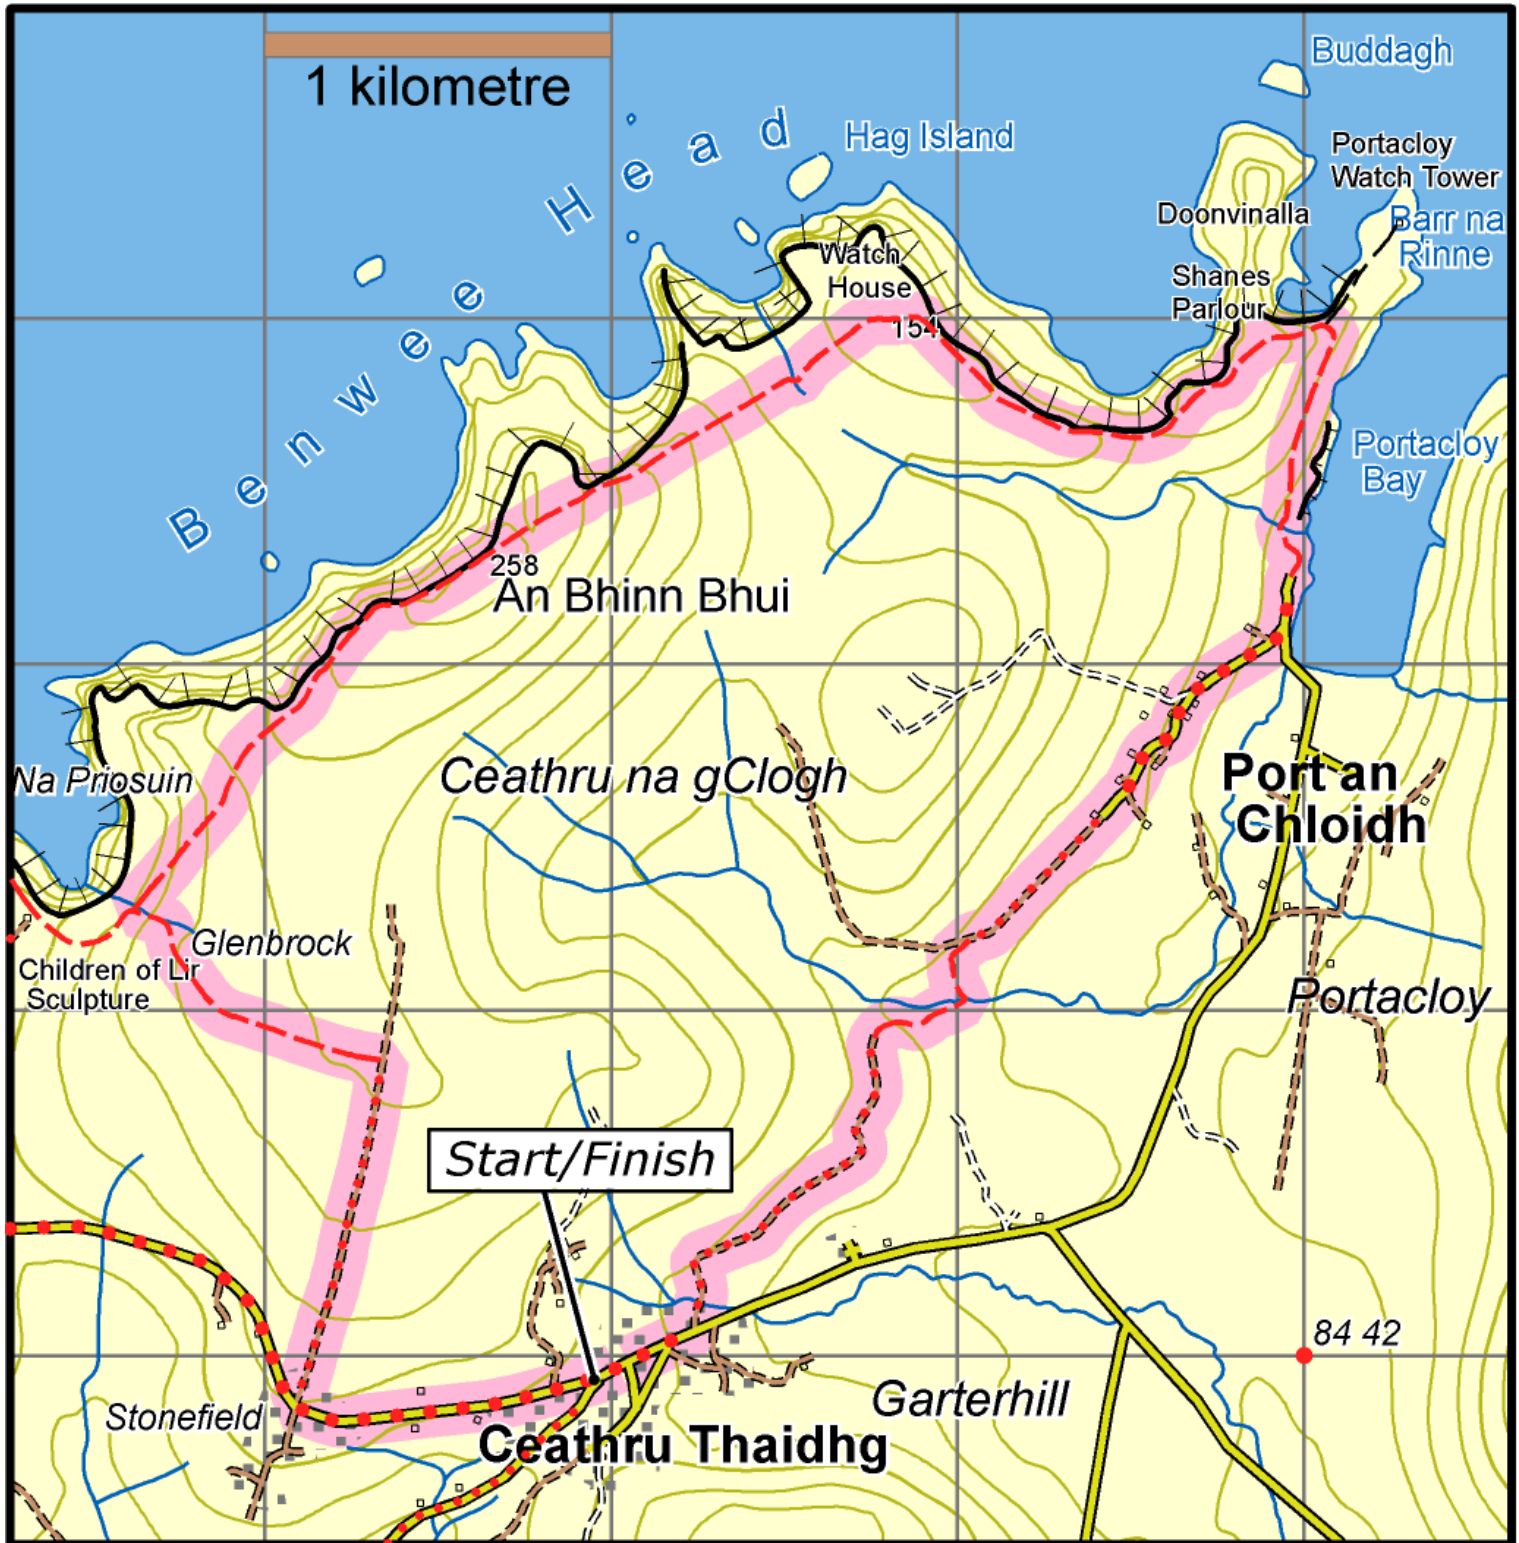

# Benwee Head Loop

This map is made available from the National Trails Office / Irish Sports Council, produced by EastWest mapping. The map is intended for personal use only and should not be modified, republished or transmitted in any form without the permission of the National Trails Office. The representation of a track or path on this map does not indicate a right of way. The map includes Ordnance Survey Ireland data made available for display under Permit No. 8658. (c) Ordnance Survey Ireland / Government of Ireland.