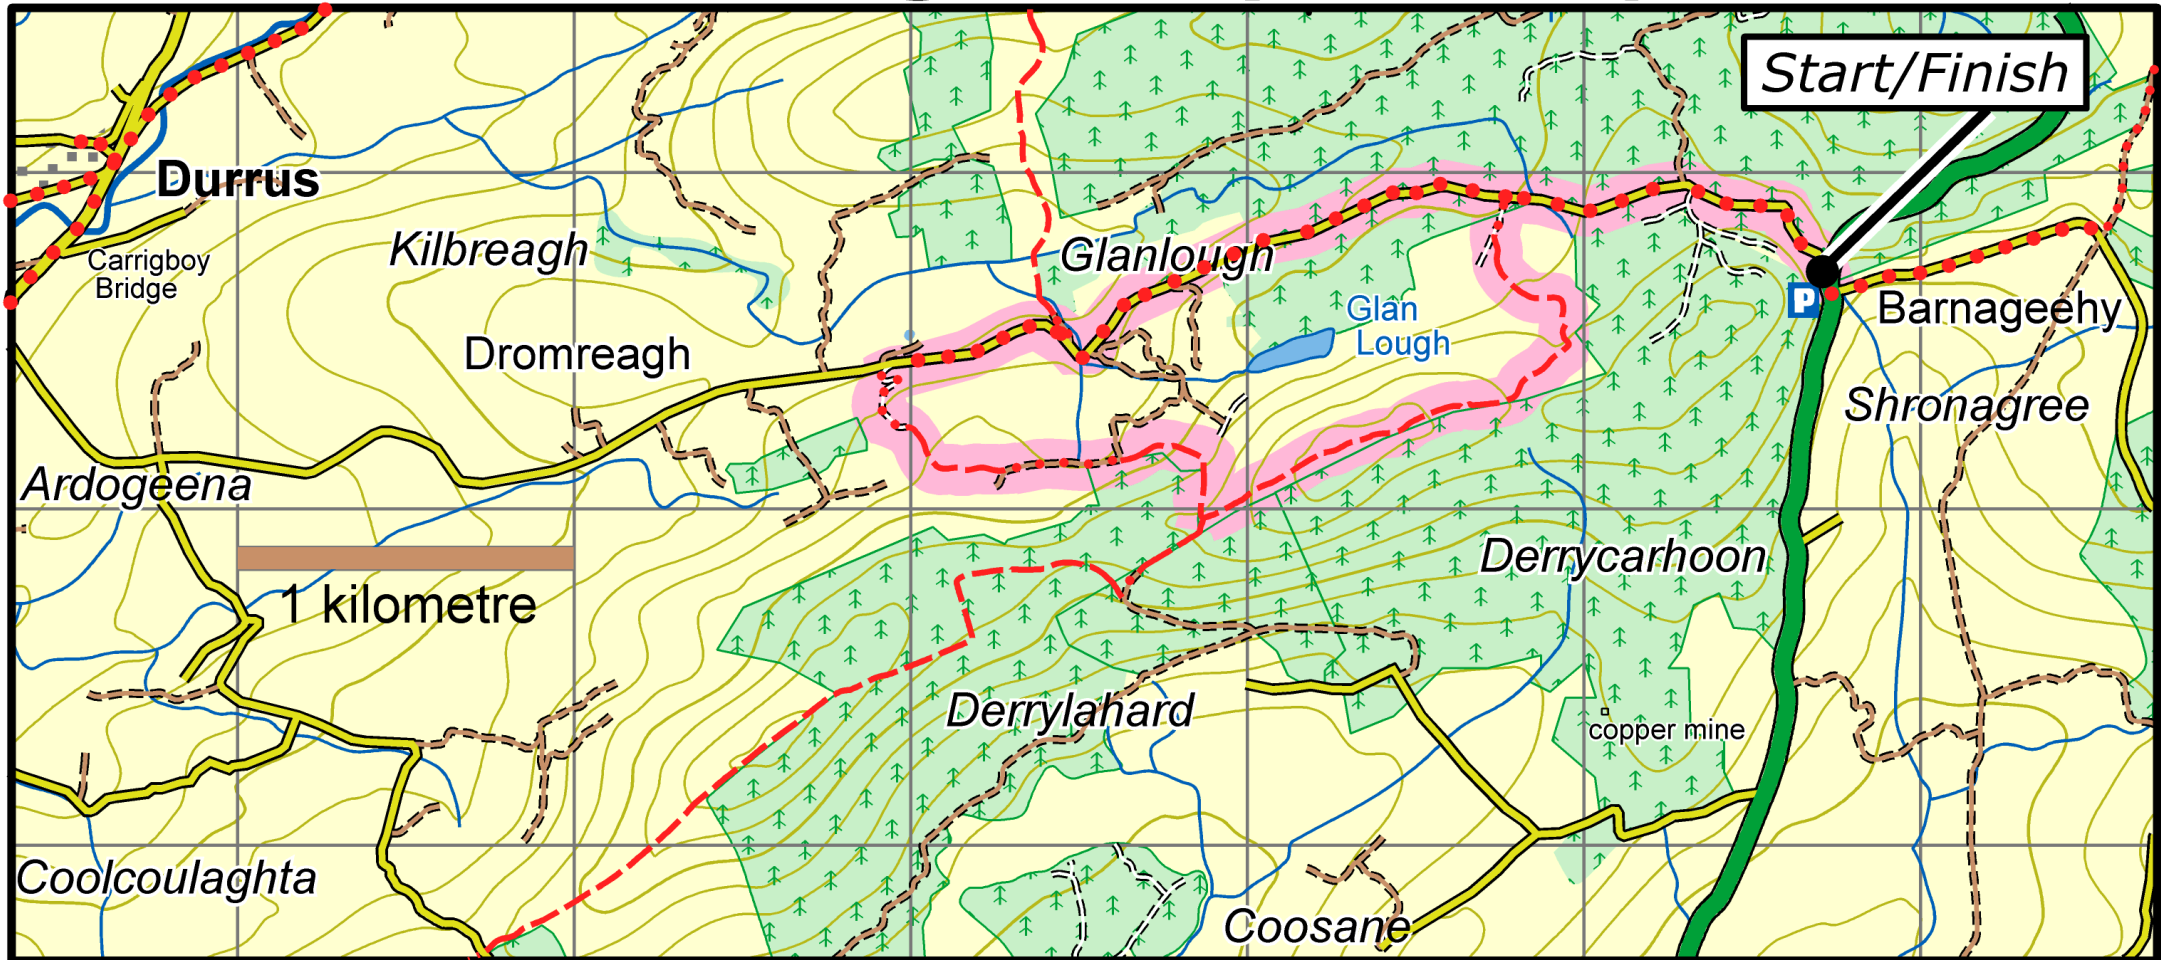

Barnageehy Loop

This map is made available from Sport Ireland – National Trails Office, produced by EastWest mapping. The map is intended for personal use only and should not be modified, republished or transmitted in any form without the permission of Sport Ireland's National Trails Office. The representation of a track or path on this map does not indicate a right of way.