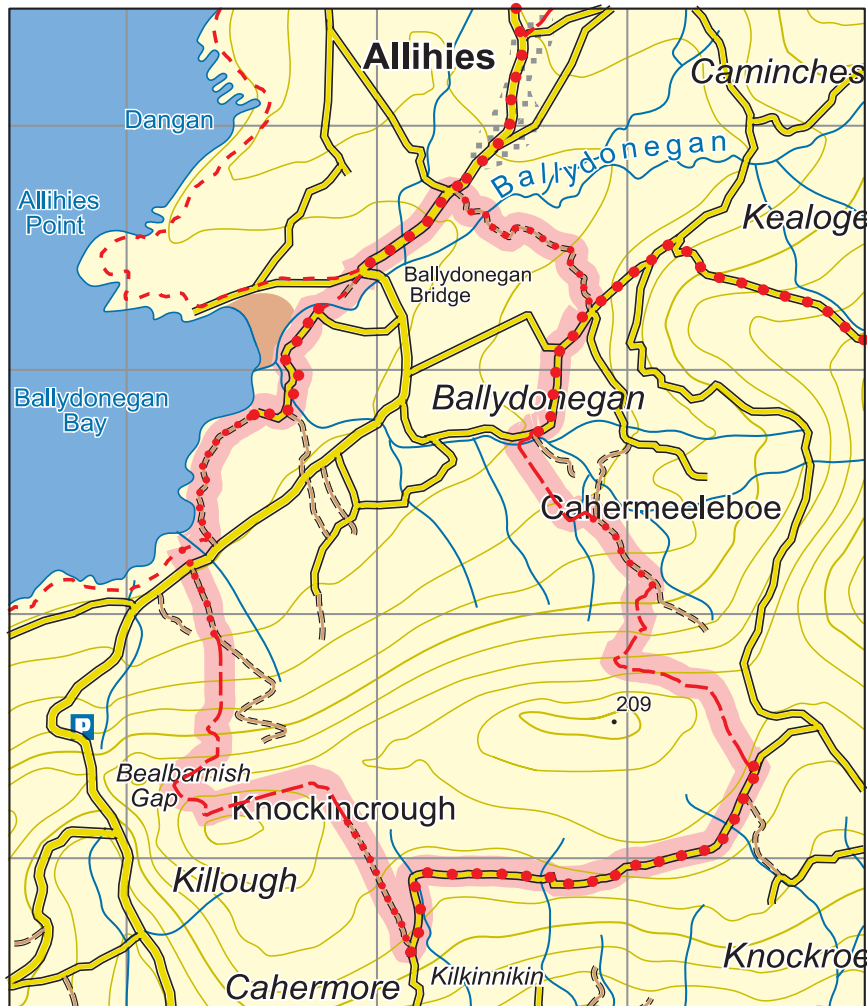

# Ballydonegan Loop

	National Road
	Main Road
	Minor Road
	Forest/ Dirt Road
	Track
	Rough Path/ No path
	Major power line
	Railway
	County boundary
	Cliff - impassable/small
	Forest - conifer/deciduous
	Car Park
	Church

The National Trails Office encourages trail users to apply the Leave No Trace principles:

1. Plan ahead and prepare
2. Be considerate of others
3. Respect farm animals and wildlife
4. Travel and camp on durable ground
5. Leave what you find
6. Dispose of waste properly
7. Minimise the affects of fire