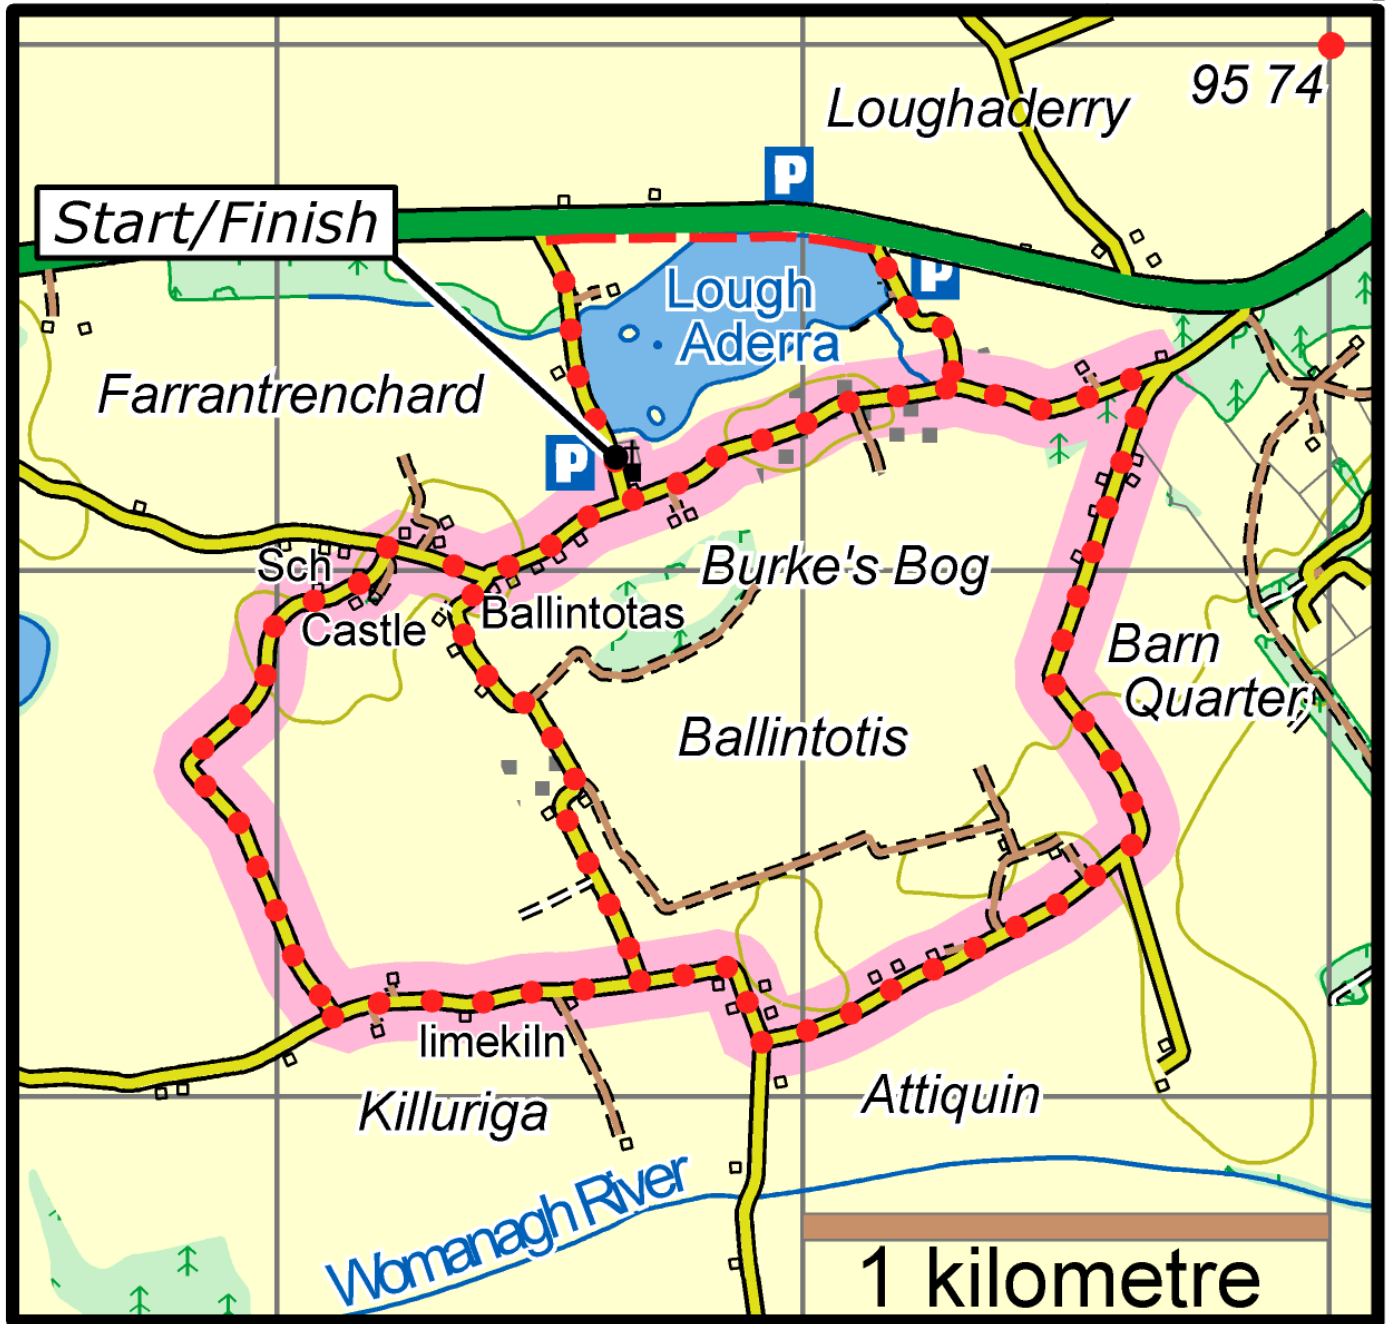

Ballintotis Woodbine Loop

This map is made available from the National Trails Office / Irish Sports Council, produced by EastWest mapping. The map is intended for personal use only and should not be modified, republished or transmitted in any form without the permission of the Irish Sports Council's National Trails Office. The representation of a track or path on this map does not indicate a right of way. The map includes Ordnance Survey Ireland data made available for display under Permit No. 8658. (c) Ordnance Survey Ireland / Government of Ireland.