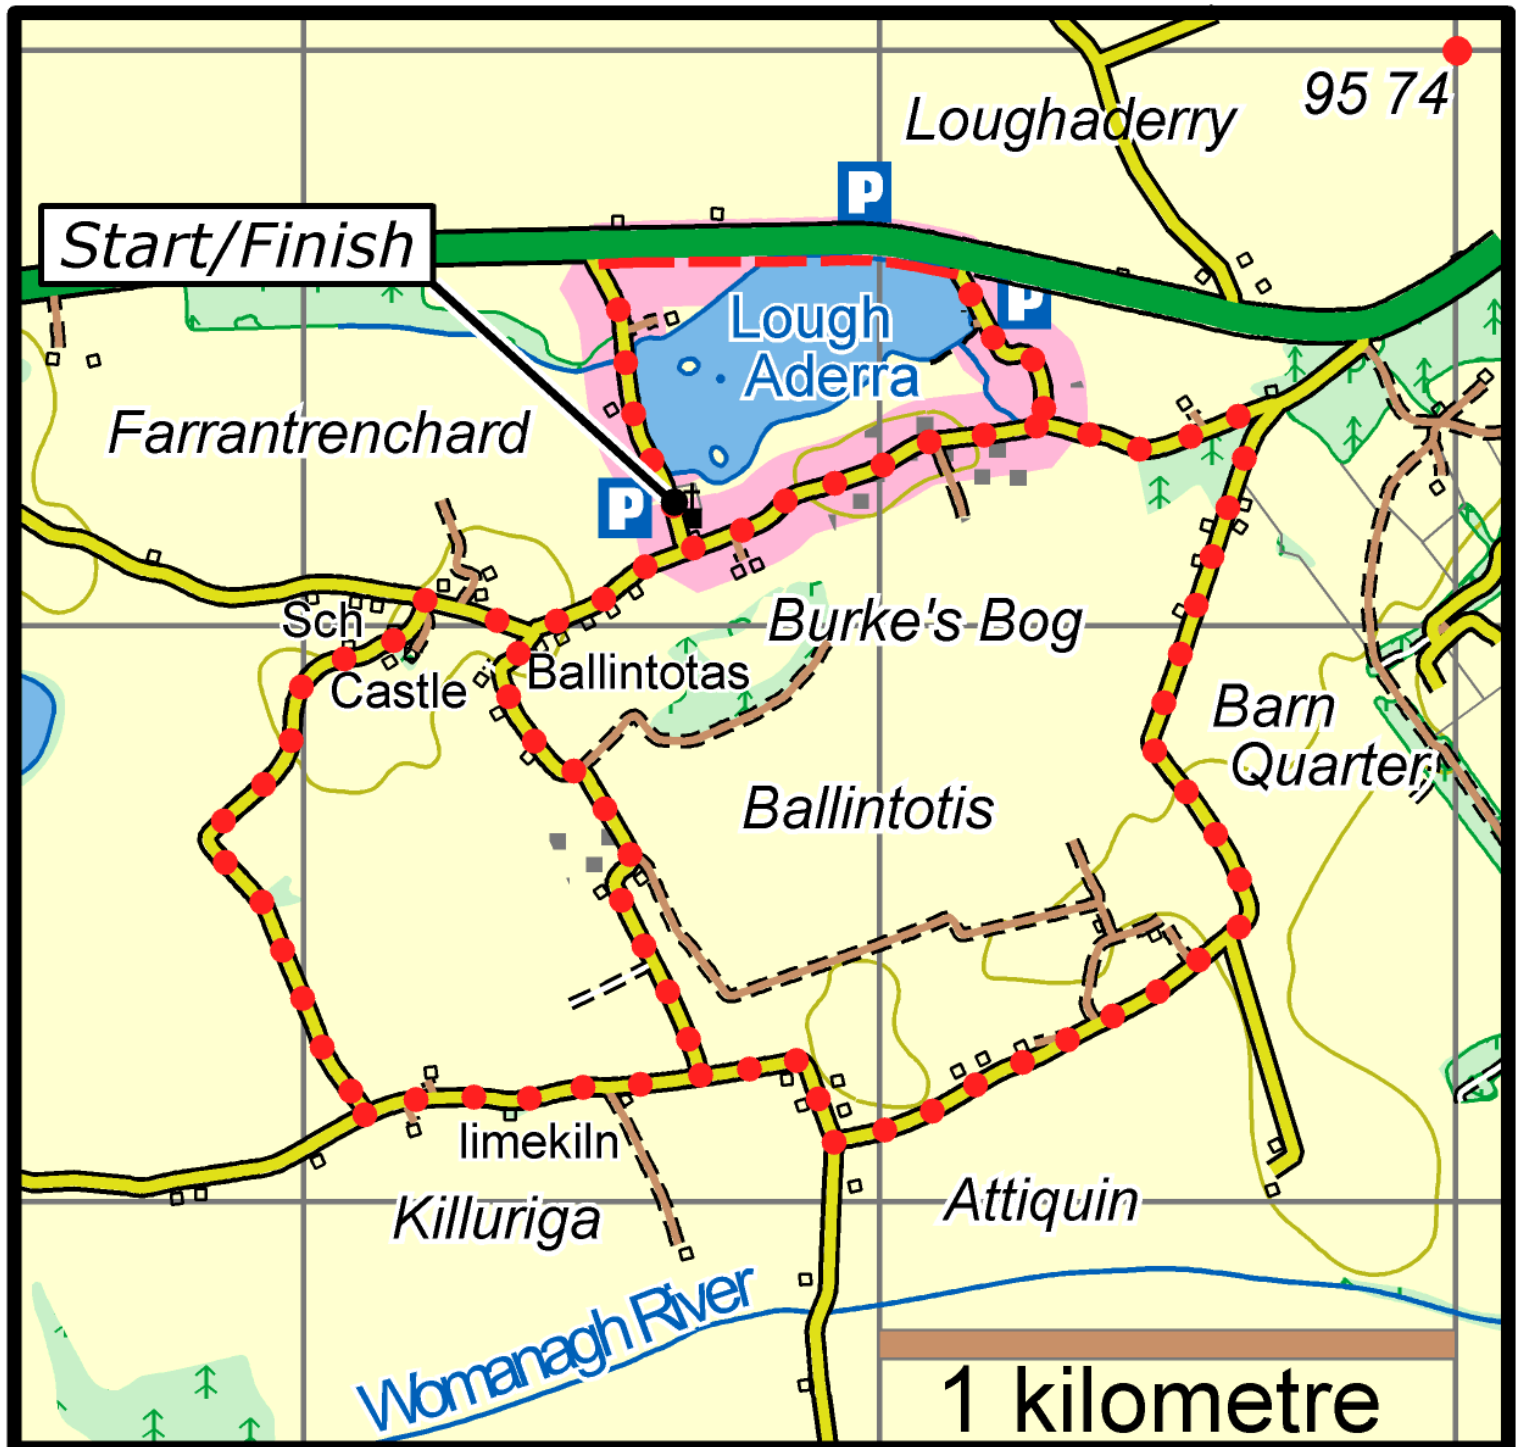

Ballintotis Lake Loop

This map is made available from the National Trails Office / Irish Sports Council, produced by EastWest mapping. The map is intended for personal use only and should not be modified, republished or transmitted in any form without the permission of the Irish Sports Council's National Trails Office. The representation of a track or path on this map does not indicate a right of way. The map includes Ordnance Survey Ireland data made available for display under Permit No. 8658. (c) Ordnance Survey Ireland / Government of Ireland.