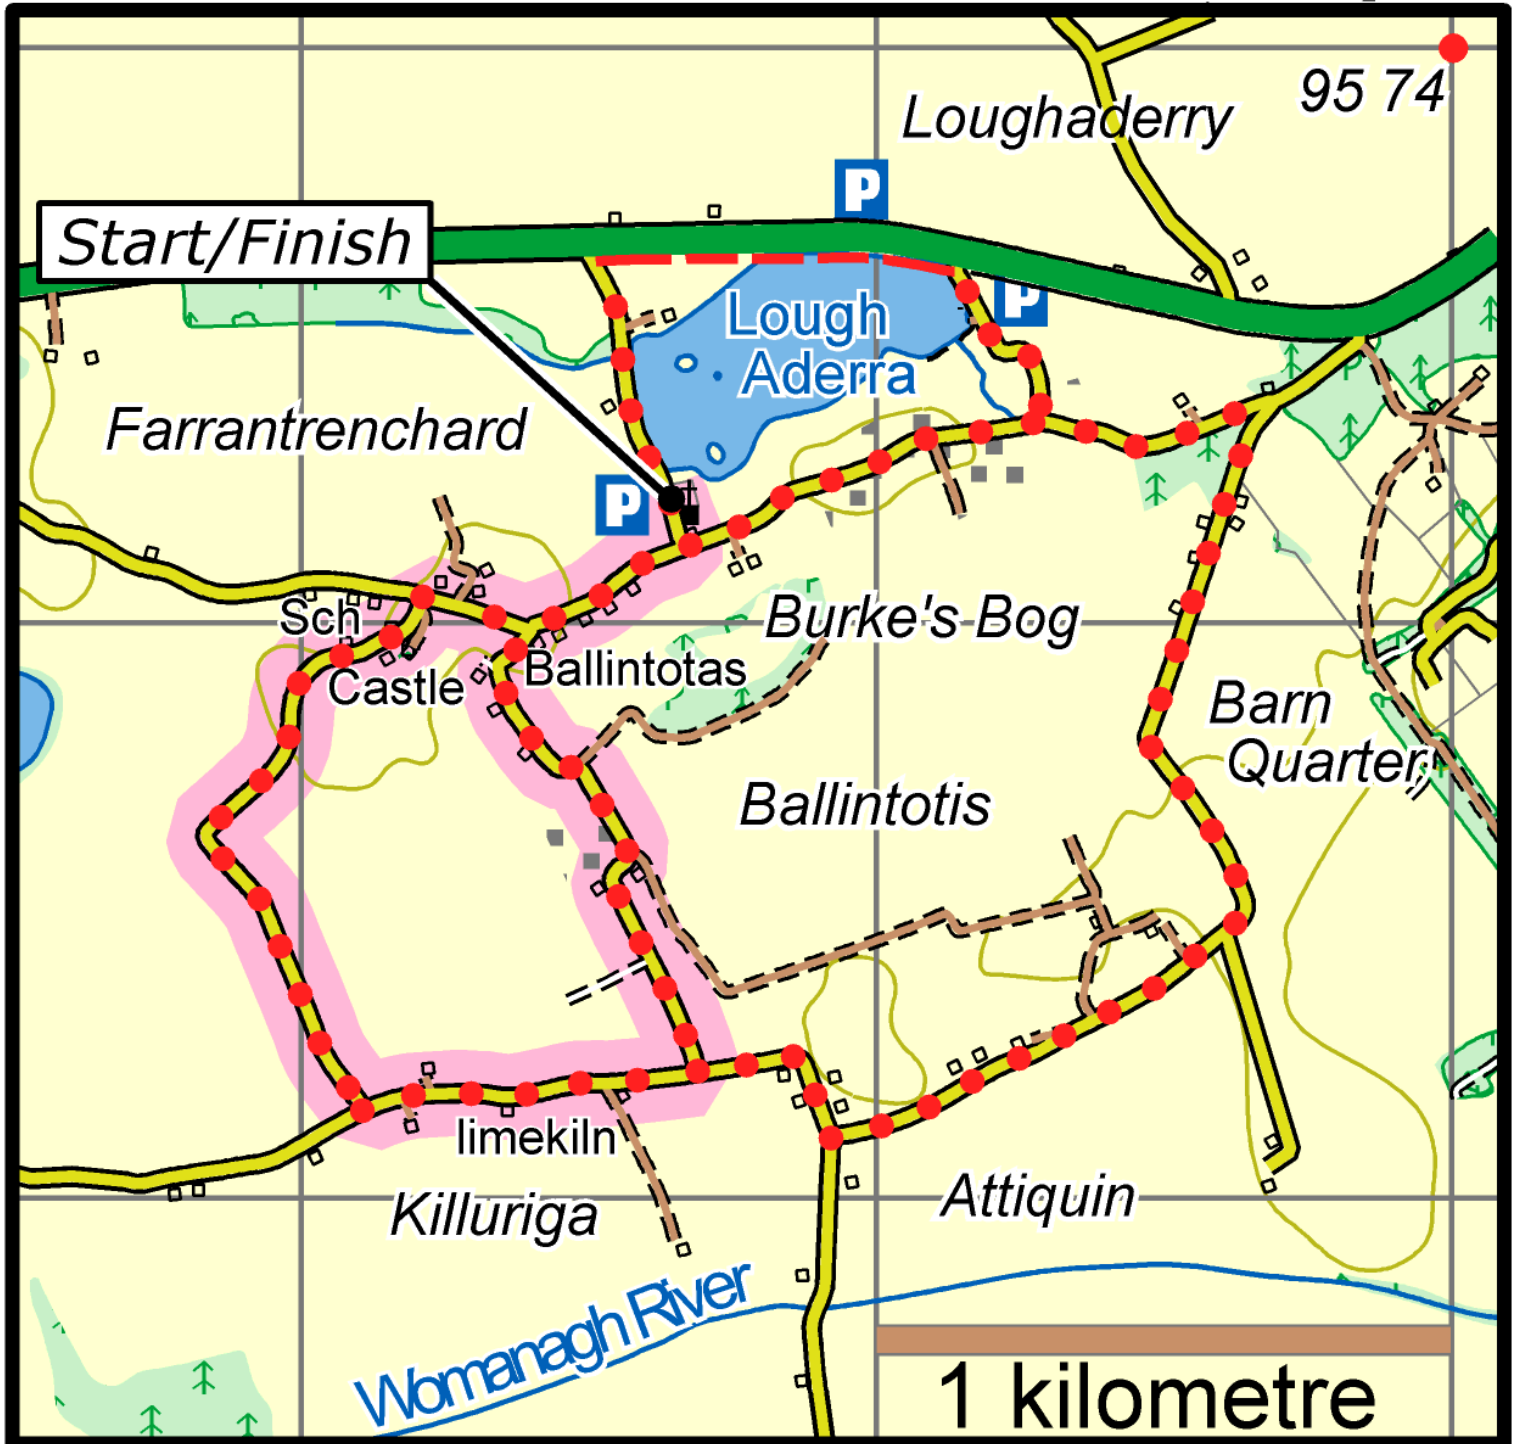

Ballintotis Castle Loop

This map is made available from the National Trails Office / Irish Sports Council, produced by EastWest mapping. The map is intended for personal use only and should not be modified, republished or transmitted in any form without the permission of the Irish Sports Council's National Trails Office. The representation of a track or path on this map does not indicate a right of way. The map includes Ordnance Survey Ireland data made available for display under Permit No. 8658. (c) Ordnance Survey Ireland / Government of Ireland.