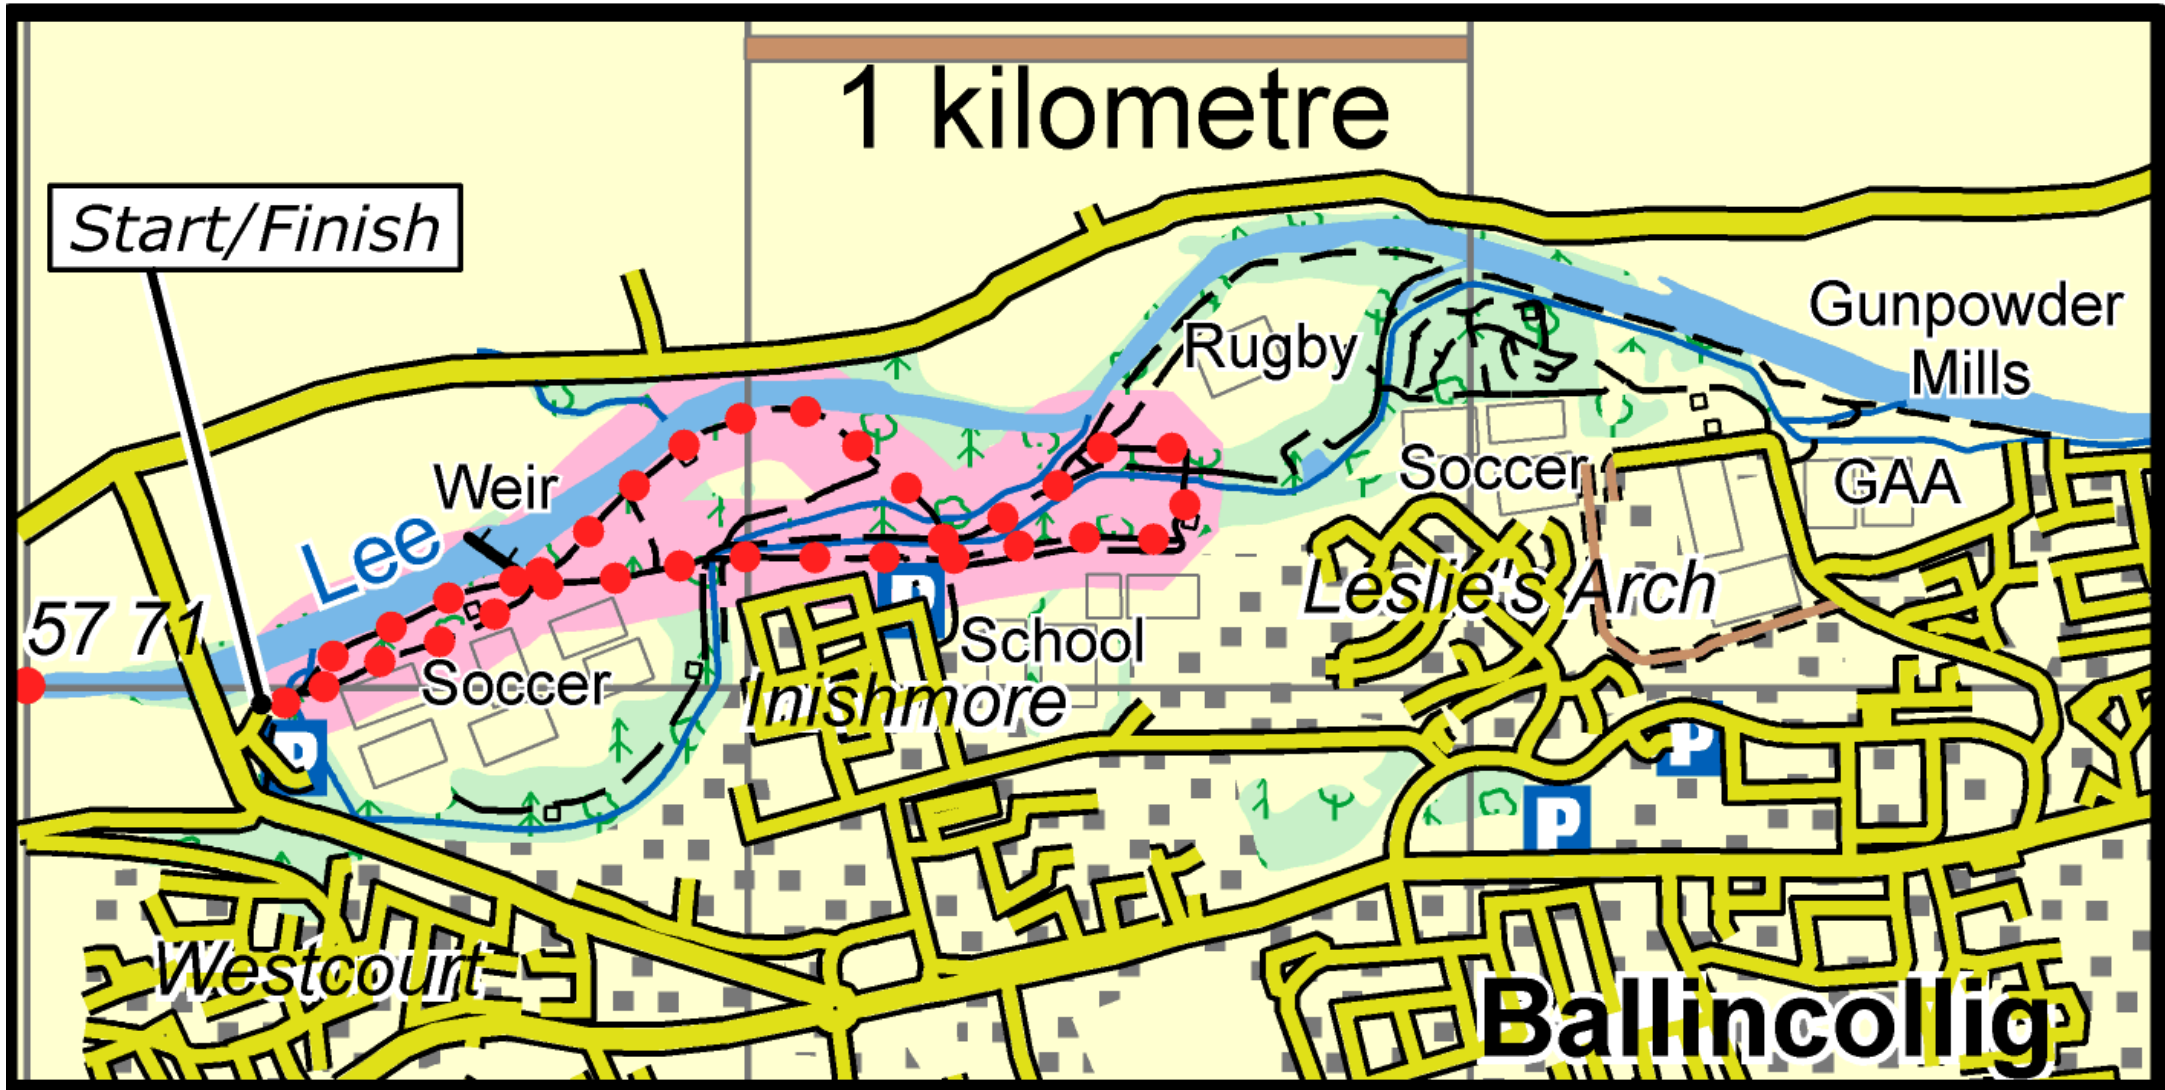

Ballincollig Ash Trail

This map is made available from the National Trails Office / Irish Sports Council, produced by EastWest mapping. The map is intended for personal use only and should not be modified, republished or transmitted in any form without the permission of the Irish Sports Council's National Trails Office. The representation of a track or path on this map does not indicate a right of way. The map includes Ordnance Survey Ireland data made available for display under Permit No. 8658. (c) Ordnance Survey Ireland / Government of Ireland.