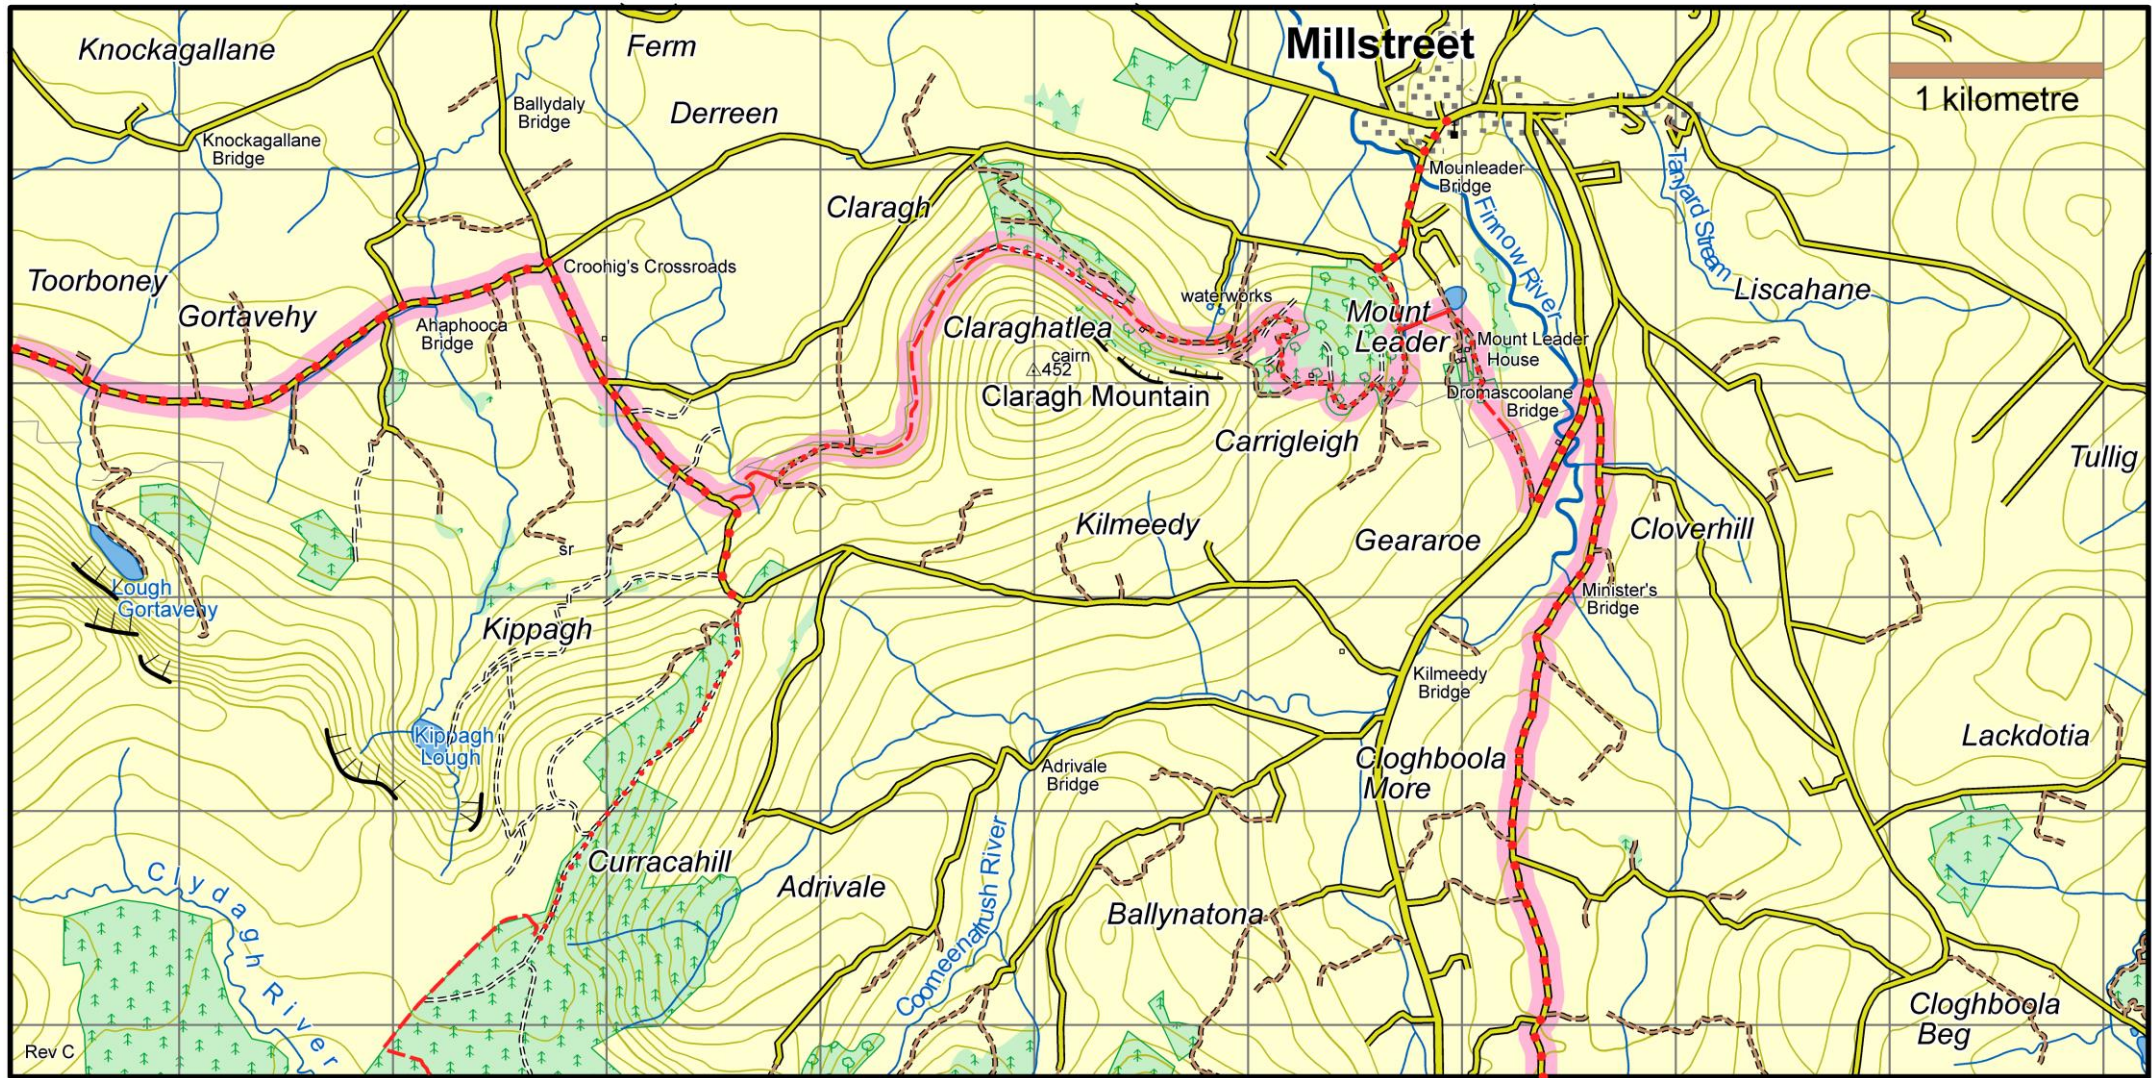

Blackwater Way Duhallow : Map 4 Millstreet to Gortavehy

This map is made available from Sport Ireland – National Trails Office, produced by EastWest mapping. The map is intended for personal use only and should not be modified, republished or transmitted in any form without the permission of Sport Ireland's National Trails Office. The representation of a track or path on this map does not indicate a right of way. The map includes Ordnance Survey Ireland data made available for display under Permit No. 8658. (c) Ordnance Survey Ireland / Government of Ireland.