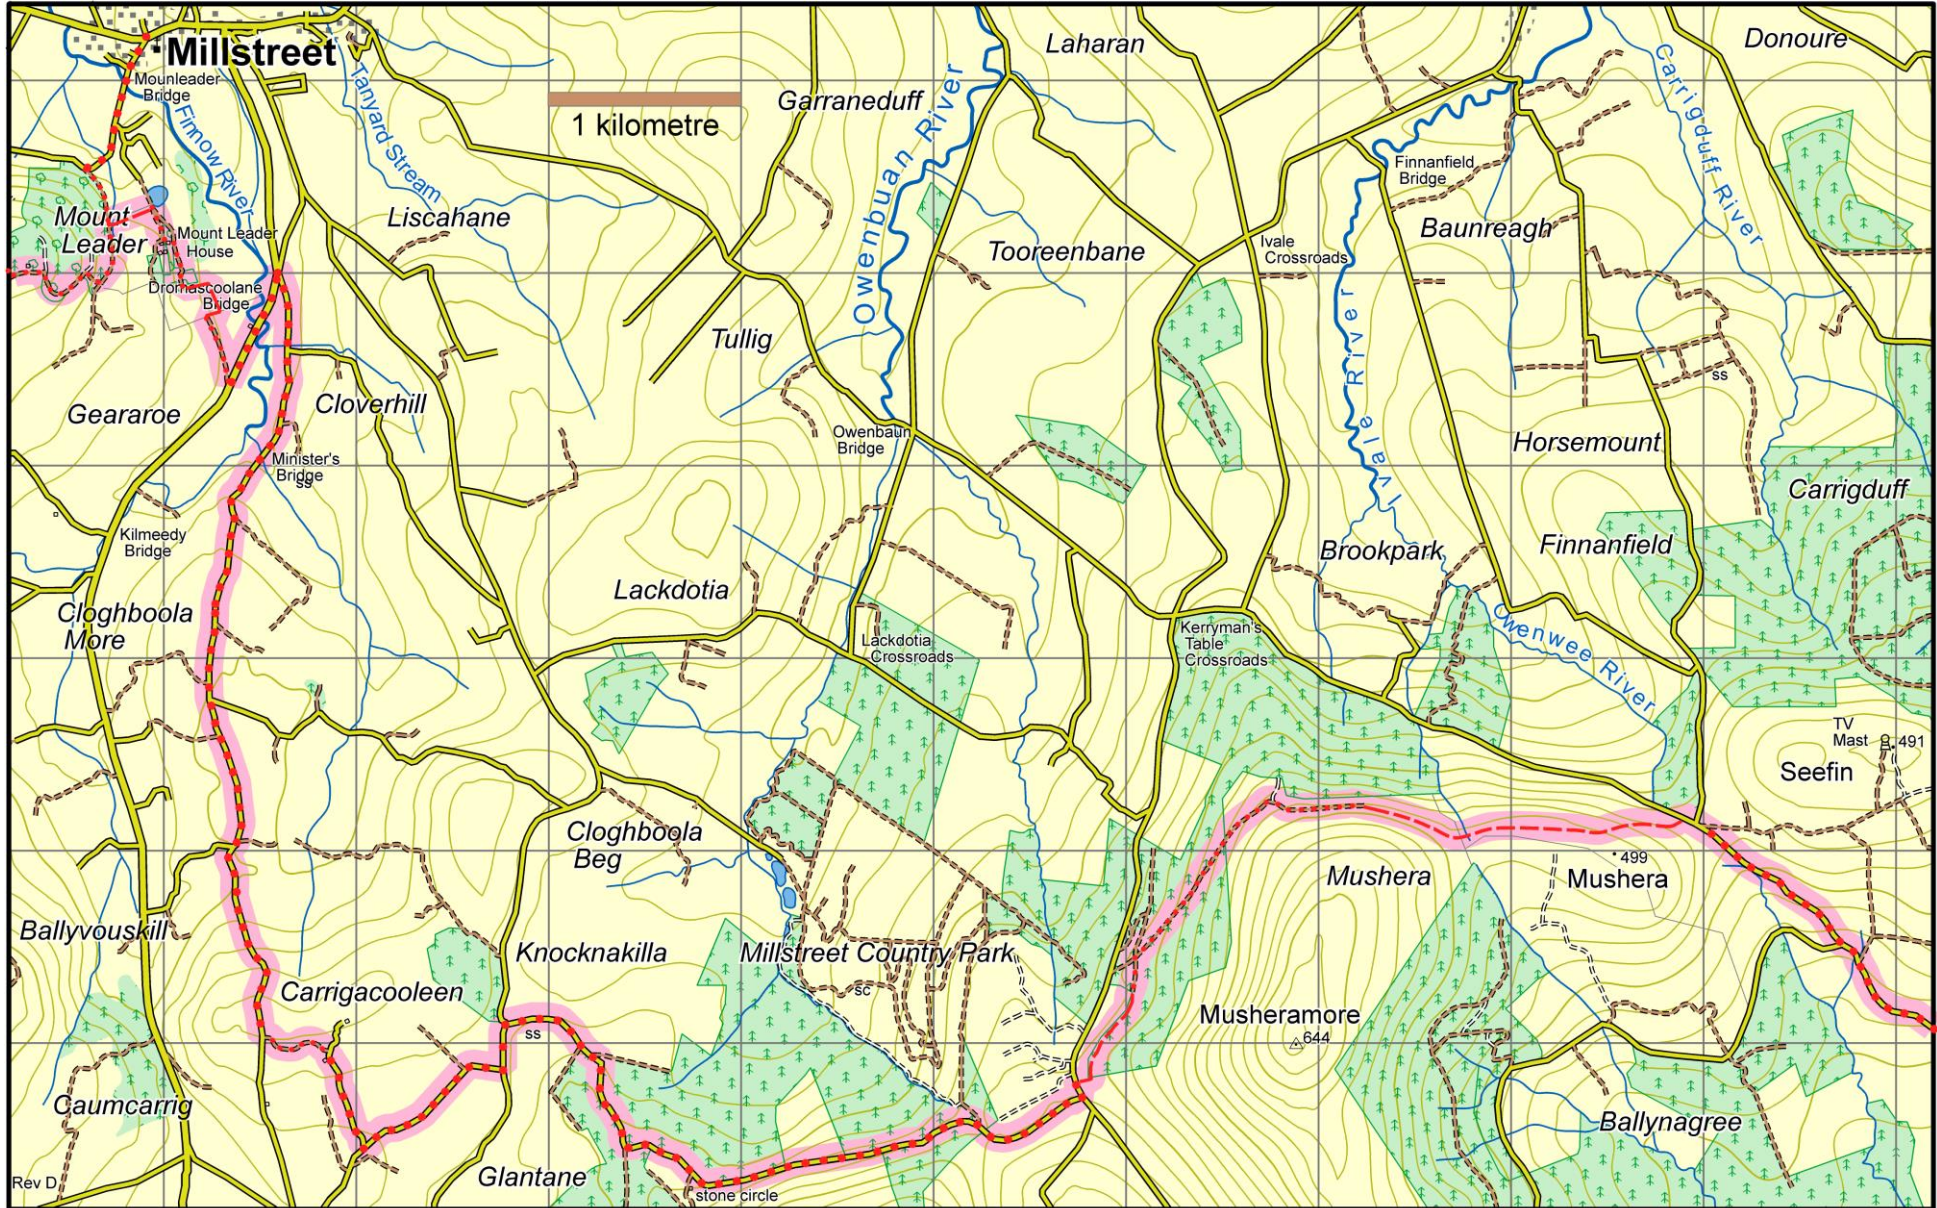

Blackwater Way Duhallow : Map 3 Musherera to Millstreet

This map is made available from Sport Ireland – National Trails Office, produced by EastWest mapping. The map is intended for personal use only and should not be modified, republished or transmitted in any form without the permission of Sport Ireland’s National Trails Office. The representation of a track or path on this map does not indicate a right of way. The map includes Ordnance Survey Ireland data made available for display under Permit No. 8658. (c) Ordnance Survey Ireland / Government of Ireland.