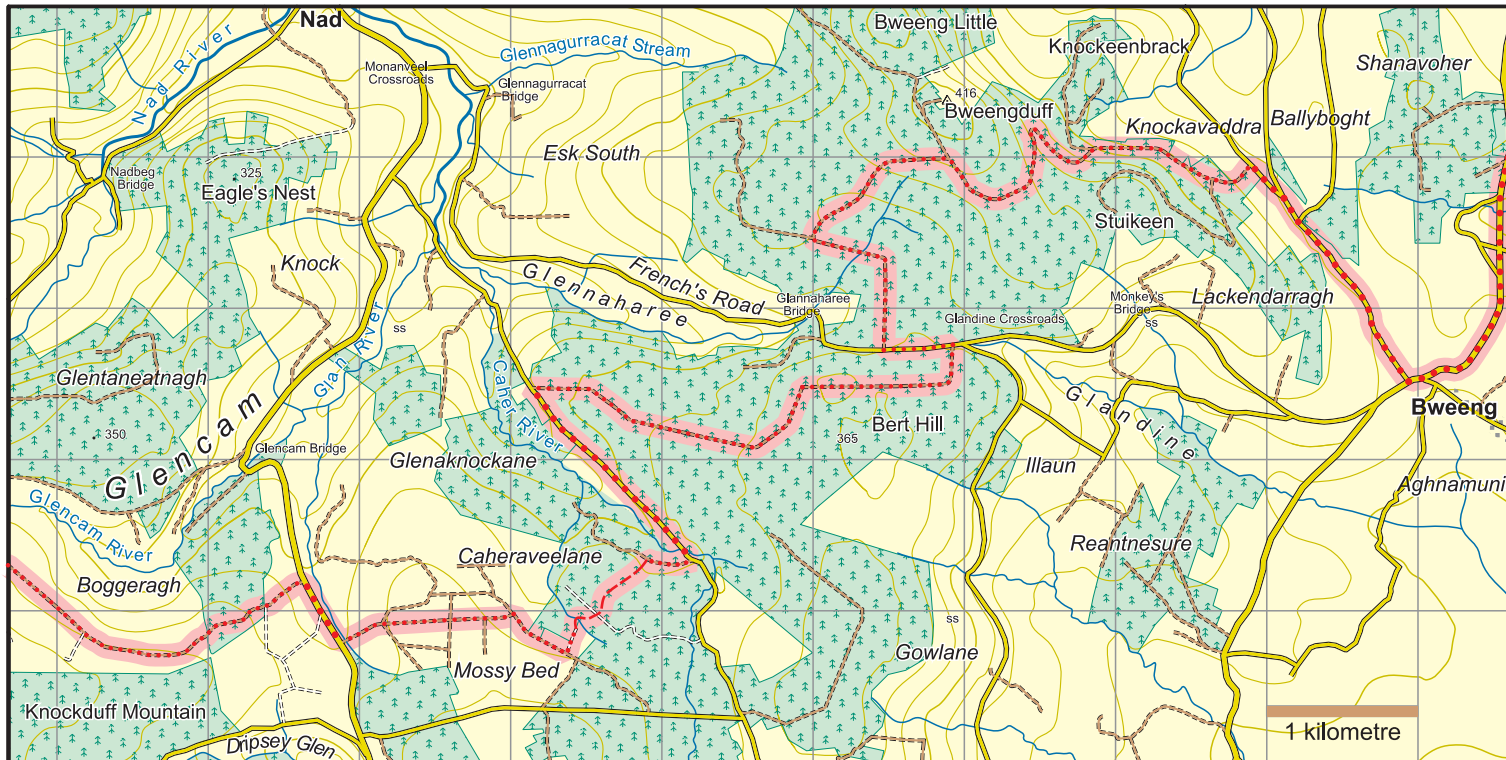

Blackwater Way Duhallow : Map 1 Bweeng to Glencam

	National Road
	Main Road
	Minor Road
	Forest/ Dirt Road
	Track
	Rough Path/ No path
	Major power line
	Railway
	County boundary
	Cliff - impassable/small
	Forest - conifer/deciduous
	Car Park
	Church

The National Trails Office encourages trail users to apply the Leave No Trace principles:

1. Plan ahead and prepare
2. Be considerate of others
3. Respect farm animals and wildlife
4. Travel and camp on durable ground
5. Leave what you find
6. Dispose of waste properly
7. Minimise the affects of fire