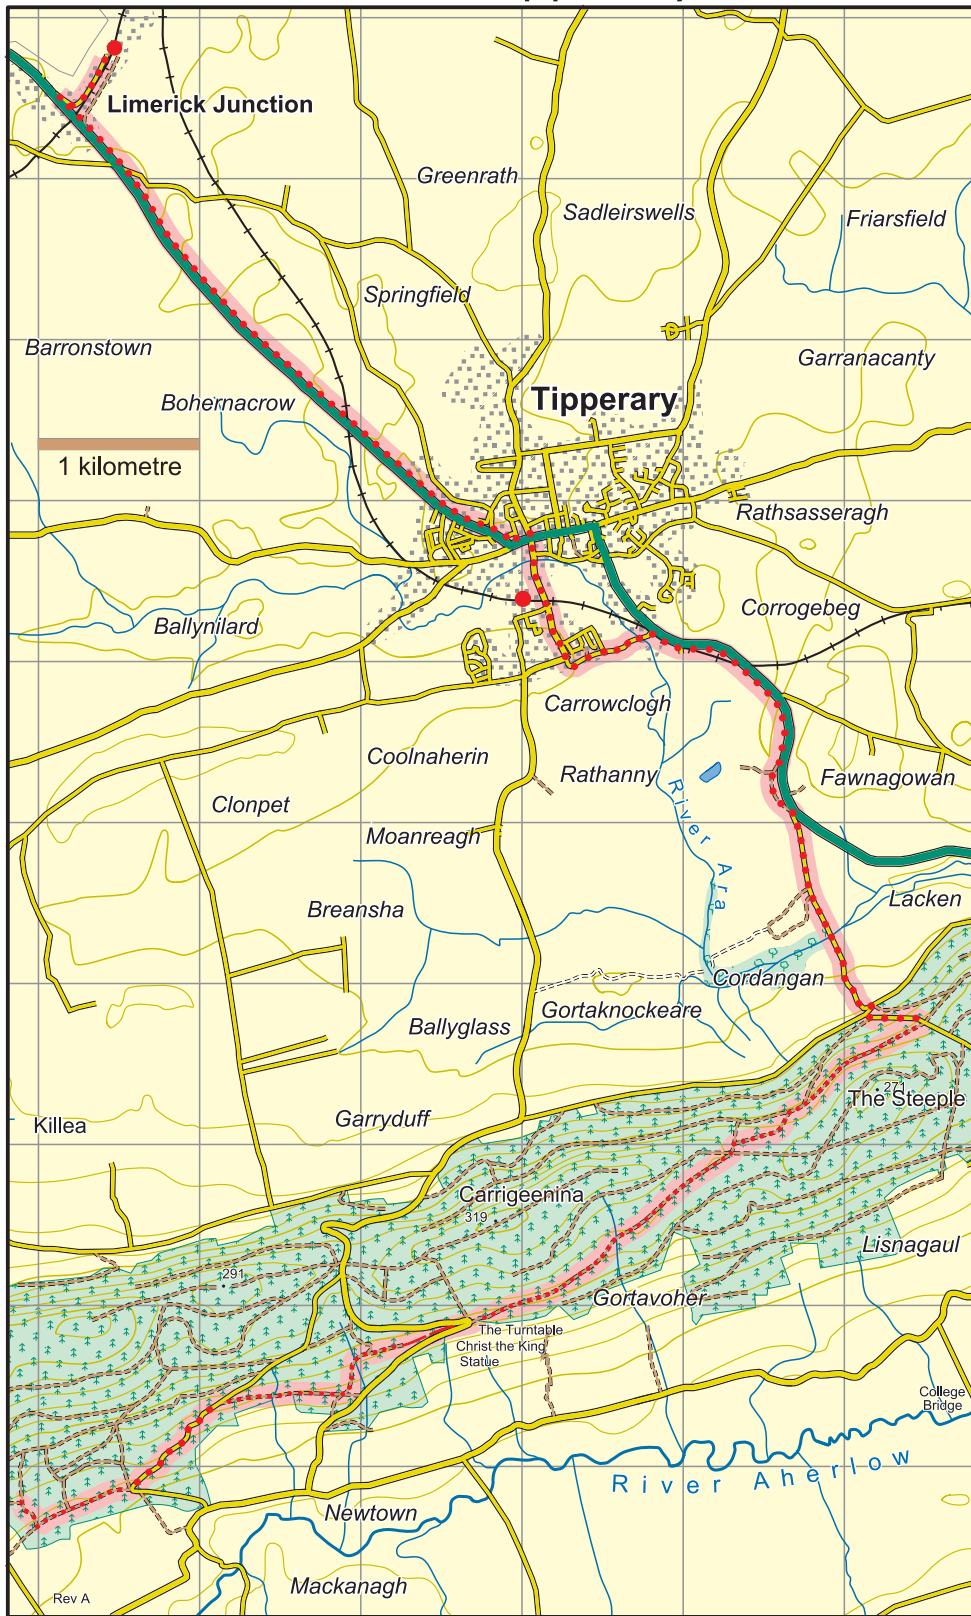

# Ballyhoura Way : Map 8

## The Turntable to Tipperary Junction

	National Road
	Main Road
	Minor Road
	Forest/ Dirt Road
	Track
	Rough Path/ No path
	Major power line
	Railway
	County boundary
	Cliff - impassable/small
	Forest - conifer/deciduous
	Car Park
	Church

The National Trails Office encourages trail users to apply the Leave No Trace principles:

1. Plan ahead and prepare
2. Be considerate of others
3. Respect farm animals and wildlife
4. Travel and camp on durable ground
5. Leave what you find
6. Dispose of waste properly
7. Minimise the affects of fire