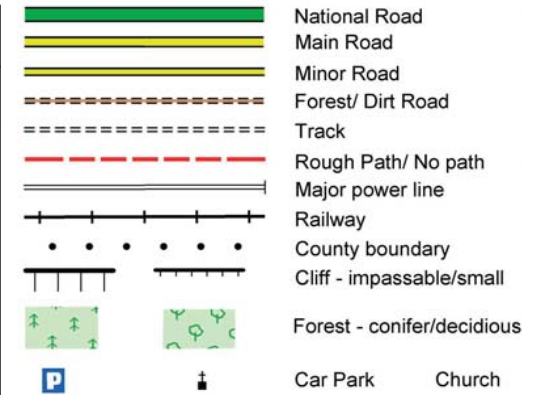

Ballyhoura Way : Map 7 Galbally to The Turntable

The National Trails Office encourages trail users to apply the Leave No Trace principles:

1. Plan ahead and prepare
2. Be considerate of others
3. Respect farm animals and wildlife
4. Travel and camp on durable ground
5. Leave what you find
6. Dispose of waste properly
7. Minimise the affects of fire