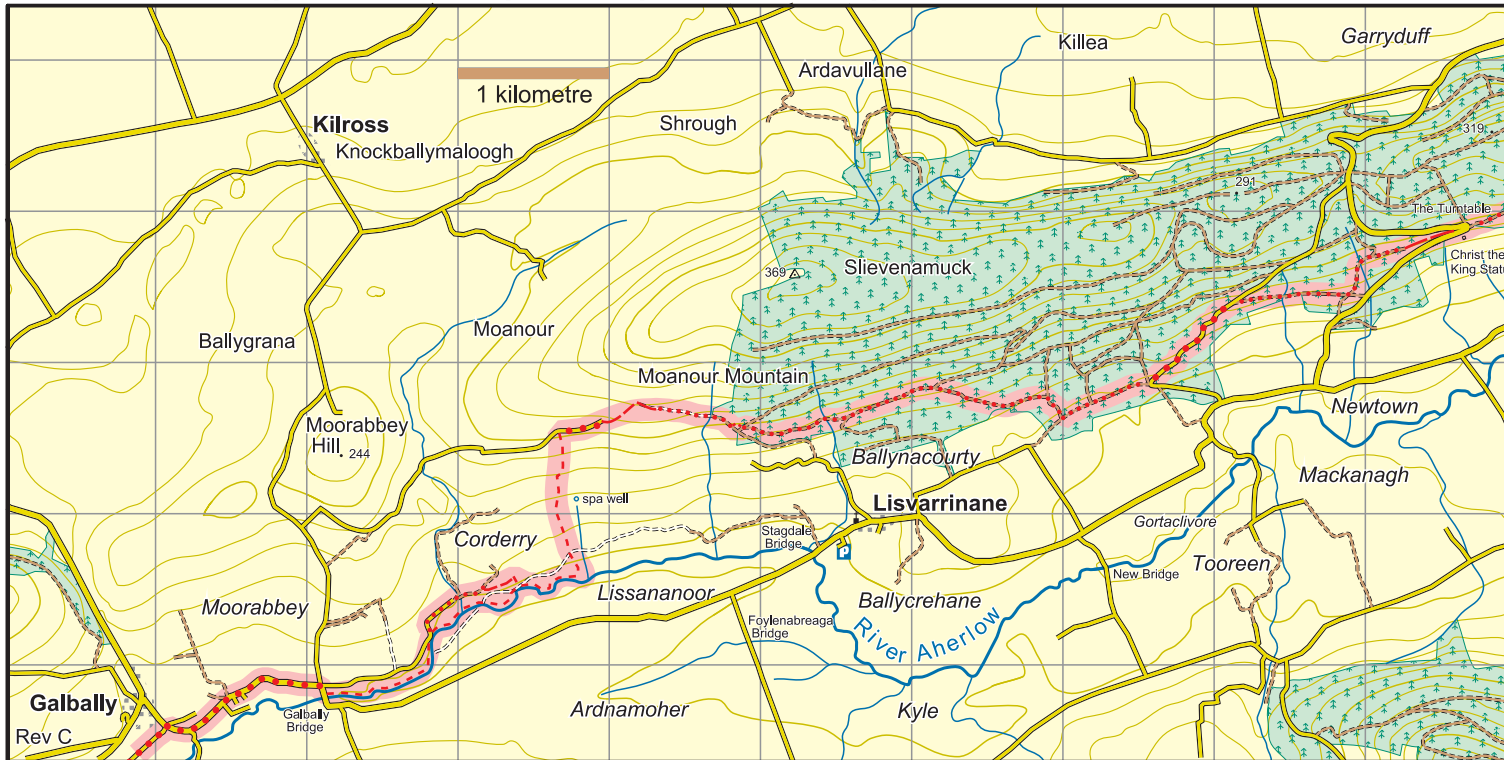

Ballyhoura Way : Map 7 Galbally to The Turntable

The National Trails Office encourages trail users to apply the Leave No Trace principles:

1. Plan ahead and prepare
2. Be considerate of others
3. Respect farm animals and wildlife
4. Travel and camp on durable ground
5. Leave what you find
6. Dispose of waste properly
7. Minimise the affects of fire