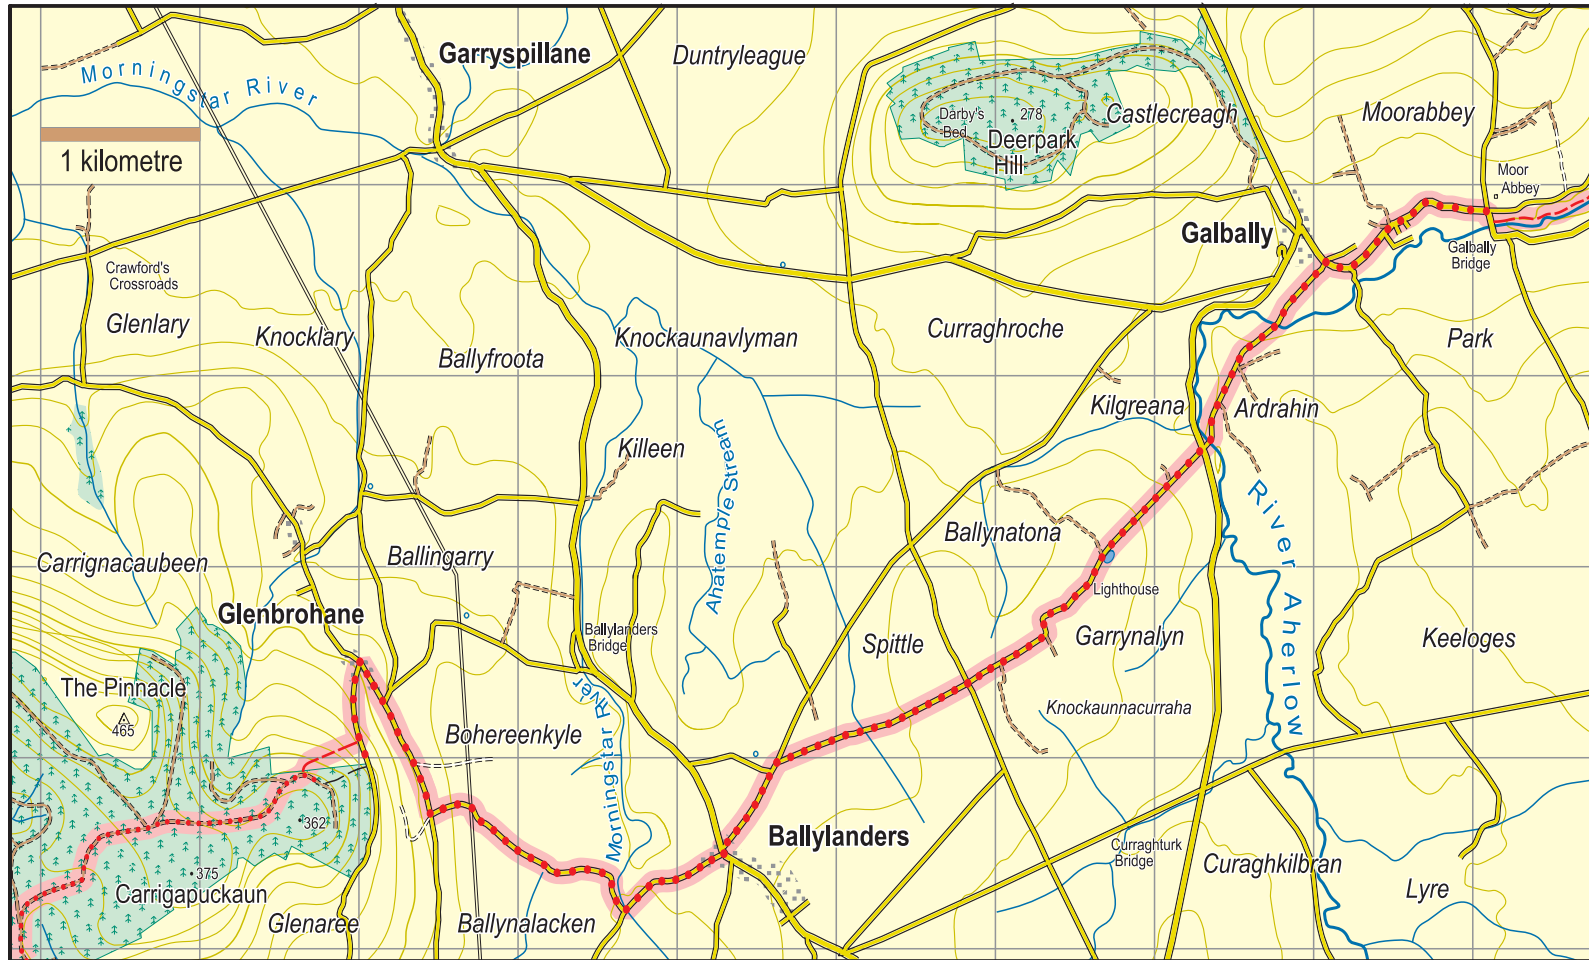

# Ballyhoura Way : Map 6 Glenbrohane to Galbally

	National Road
	Main Road
	Minor Road
	Forest/ Dirt Road
	Track
	Rough Path/ No path
	Major power line
	Railway
	County boundary
	Cliff - impassable/small
	Forest - conifer/deciduous
	Car Park
	Church

The National Trails Office encourages trail users to apply the Leave No Trace principles:

1. Plan ahead and prepare
2. Be considerate of others
3. Respect farm animals and wildlife
4. Travel and camp on durable ground
5. Leave what you find
6. Dispose of waste properly
7. Minimise the affects of fire