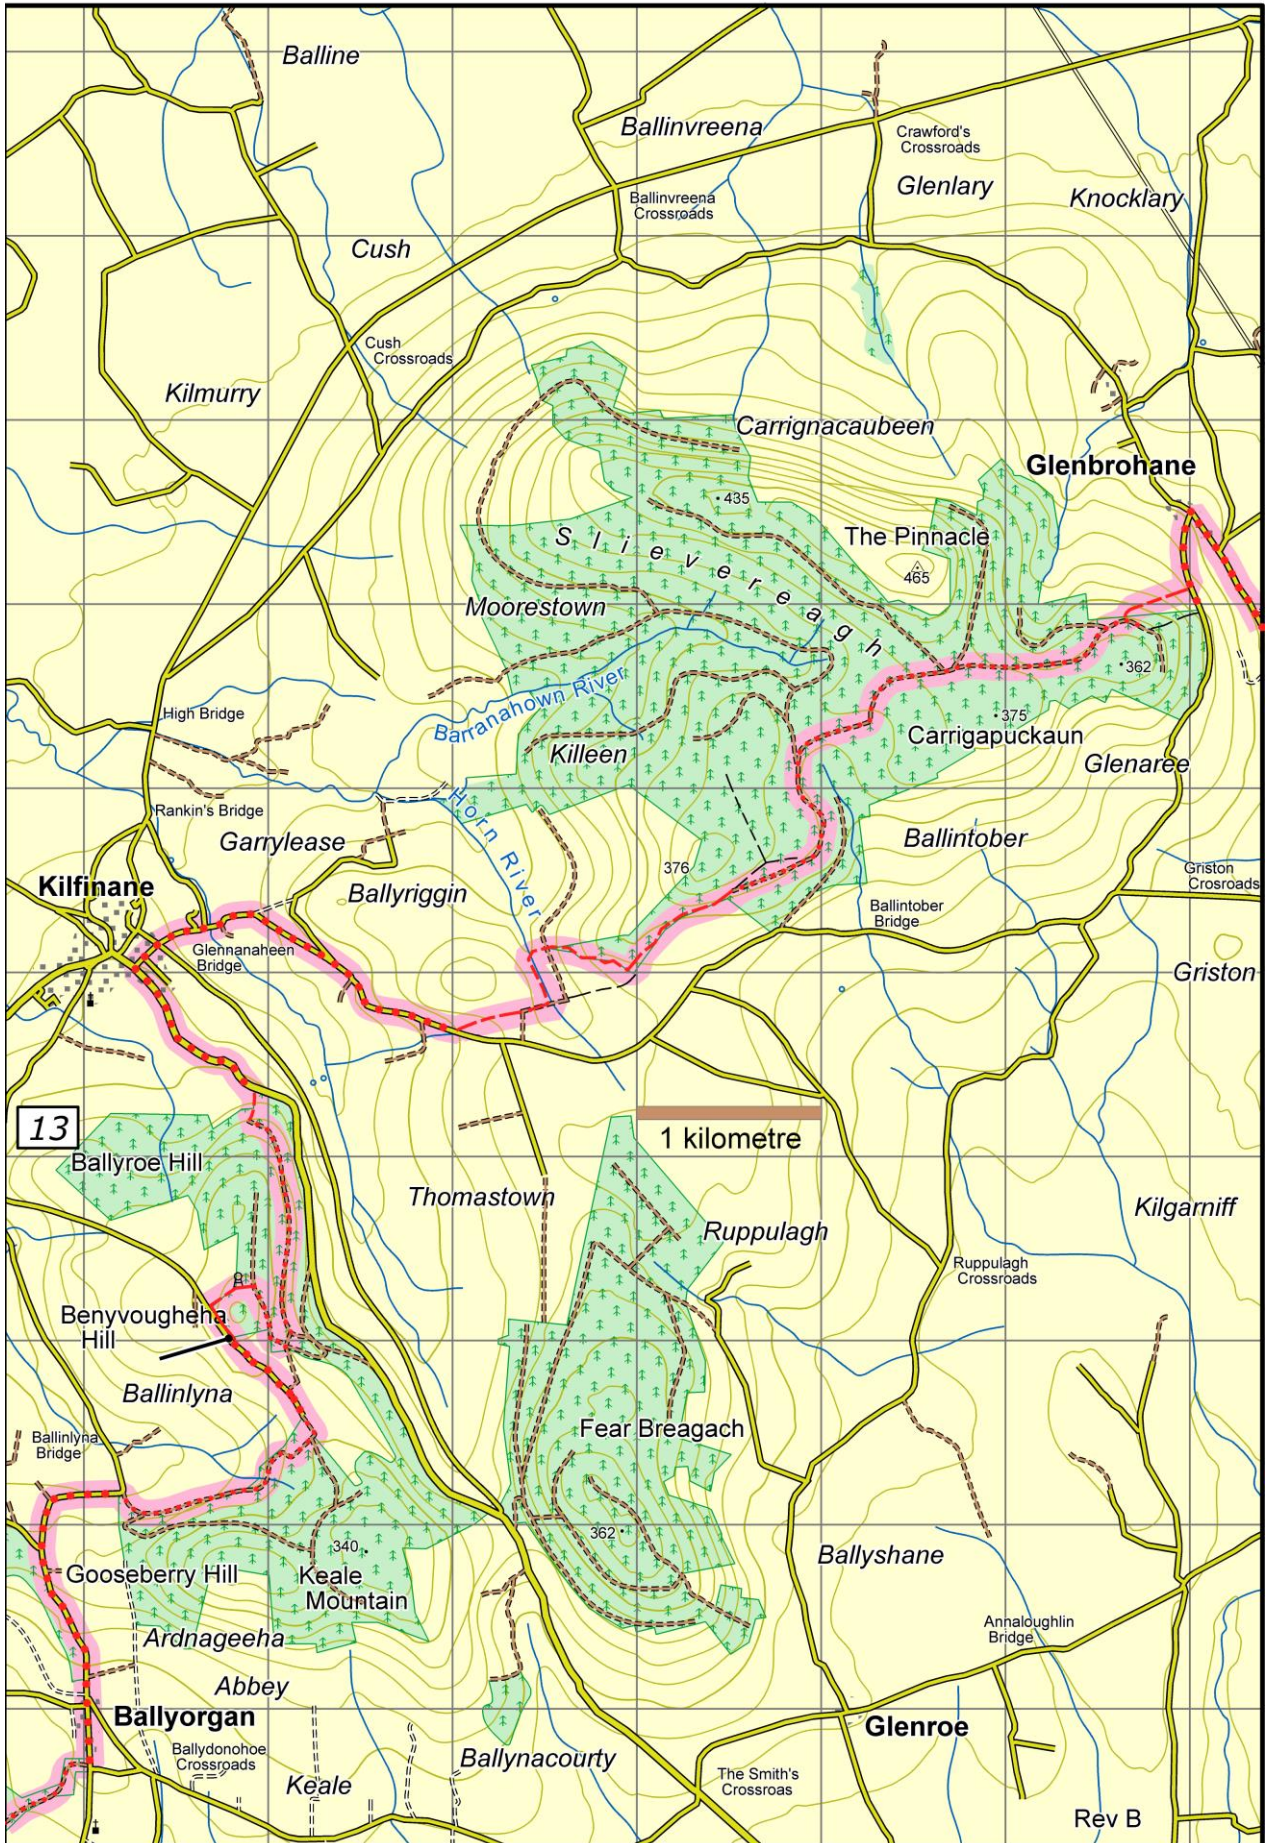

Ballyhoura Way : Map 5 Ballyorgan to Glenbrohane

This map is made available from the National Trails Office / Irish Sports Council, produced by EastWest mapping. The map is intended for personal use only and should not be modified, republished or transmitted in any form without the permission of the Irish Sports Council's National Trails Office. The representation of a track or path on this map does not indicate a right of way. The map includes Ordnance Survey Ireland data made available for display under Permit No. 8658. (c) Ordnance Survey Ireland / Government of Ireland.