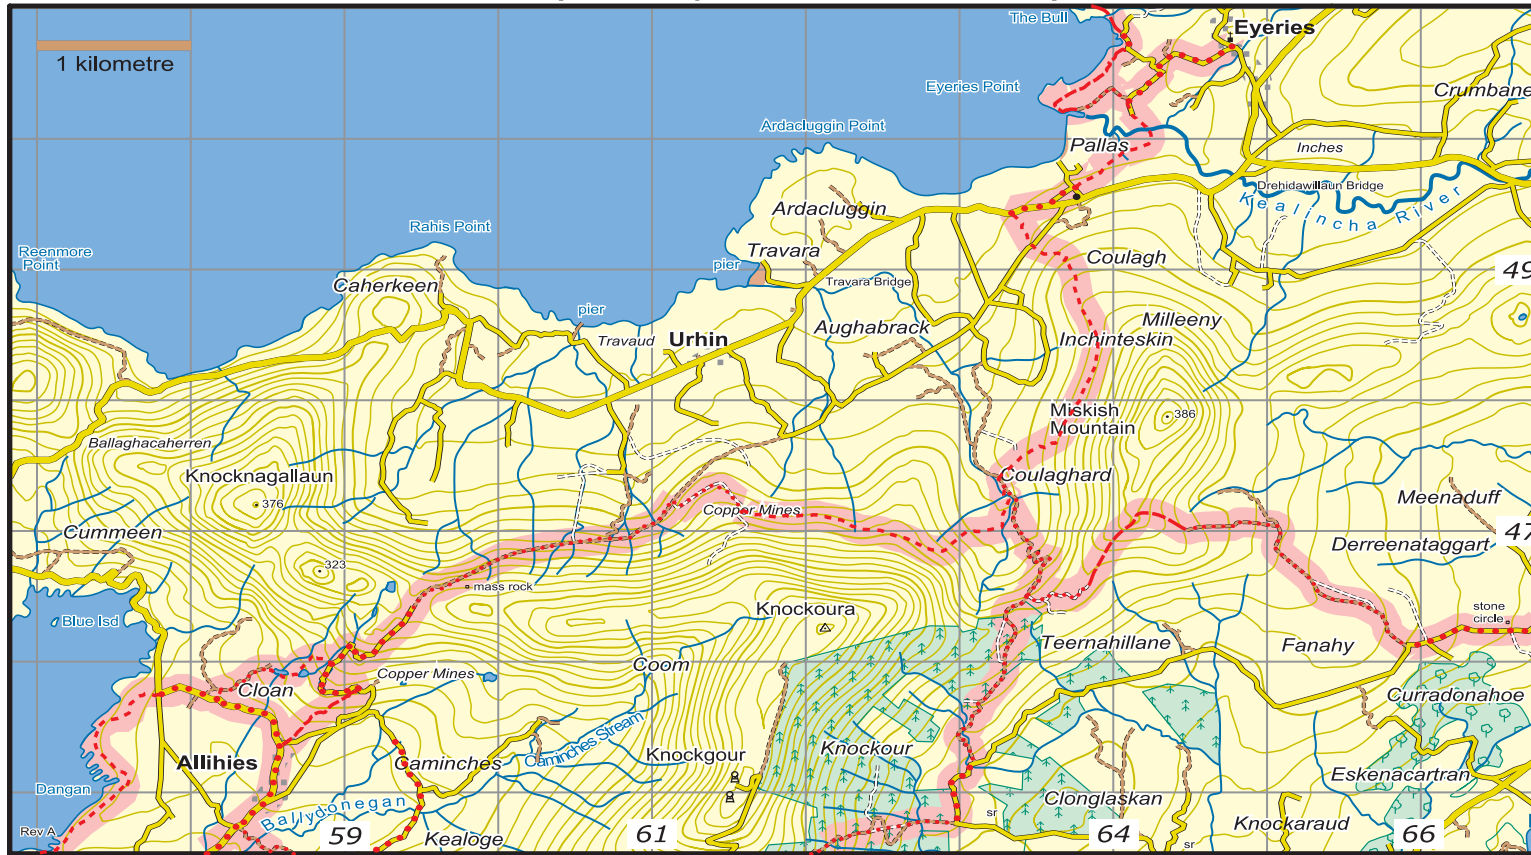

Beara Way : Map 8 Allihies to Eyeries

	National Road
	Main Road
	Minor Road
	Forest/ Dirt Road
	Track
	Rough Path/ No path
	Major power line
	Railway
	County boundary
	Cliff - impassable/small
	Forest - conifer/deciduous
	Car Park
	Church

The National Trails Office encourages trail users to apply the Leave No Trace principles:

1. Plan ahead and prepare
2. Be considerate of others
3. Respect farm animals and wildlife
4. Travel and camp on durable ground
5. Leave what you find
6. Dispose of waste properly
7. Minimise the affects of fire