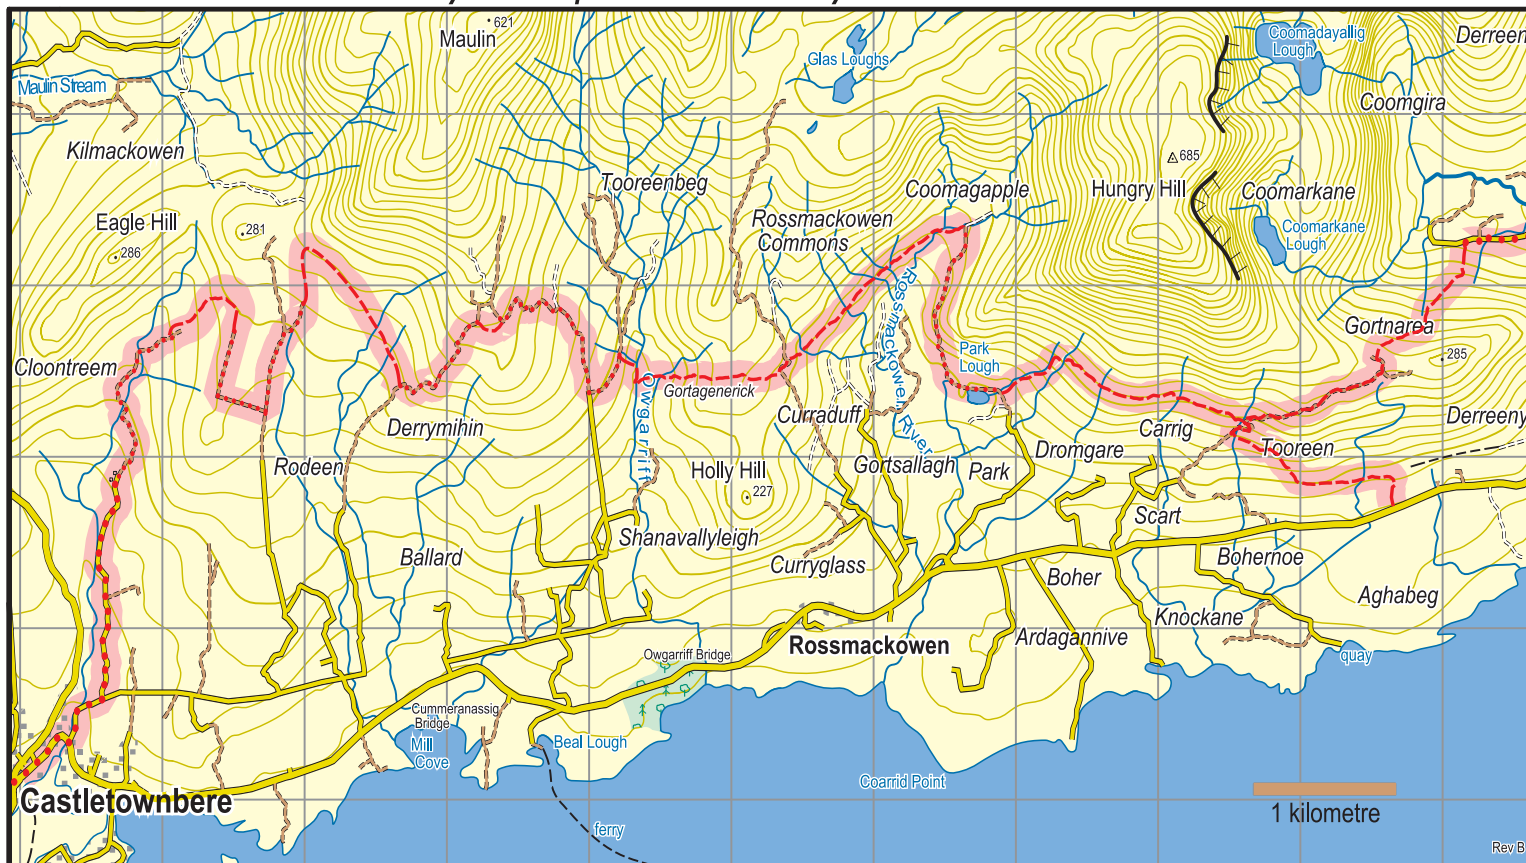

## Beara Way : Map 3 Derreeny to Castletownbere

The National Trails Office encourages trail users to apply the Leave No Trace principles:

1. Plan ahead and prepare
2. Be considerate of others
3. Respect farm animals and wildlife
4. Travel and camp on durable ground
5. Leave what you find
6. Dispose of waste properly
7. Minimise the affects of fire