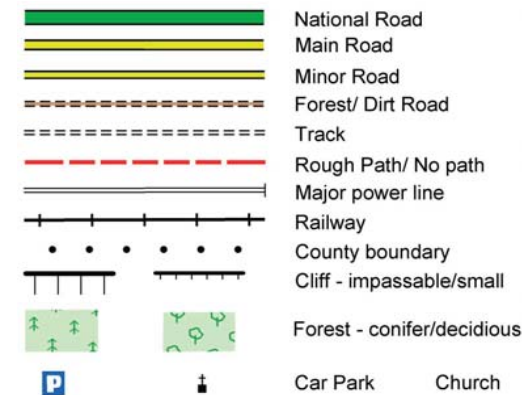

## Beara Way : Map 3 Derreeny to Castletownbere

The National Trails Office encourages trail users to apply the Leave No Trace principles:

1. Plan ahead and prepare
2. Be considerate of others
3. Respect farm animals and wildlife
4. Travel and camp on durable ground
5. Leave what you find
6. Dispose of waste properly
7. Minimise the affects of fire