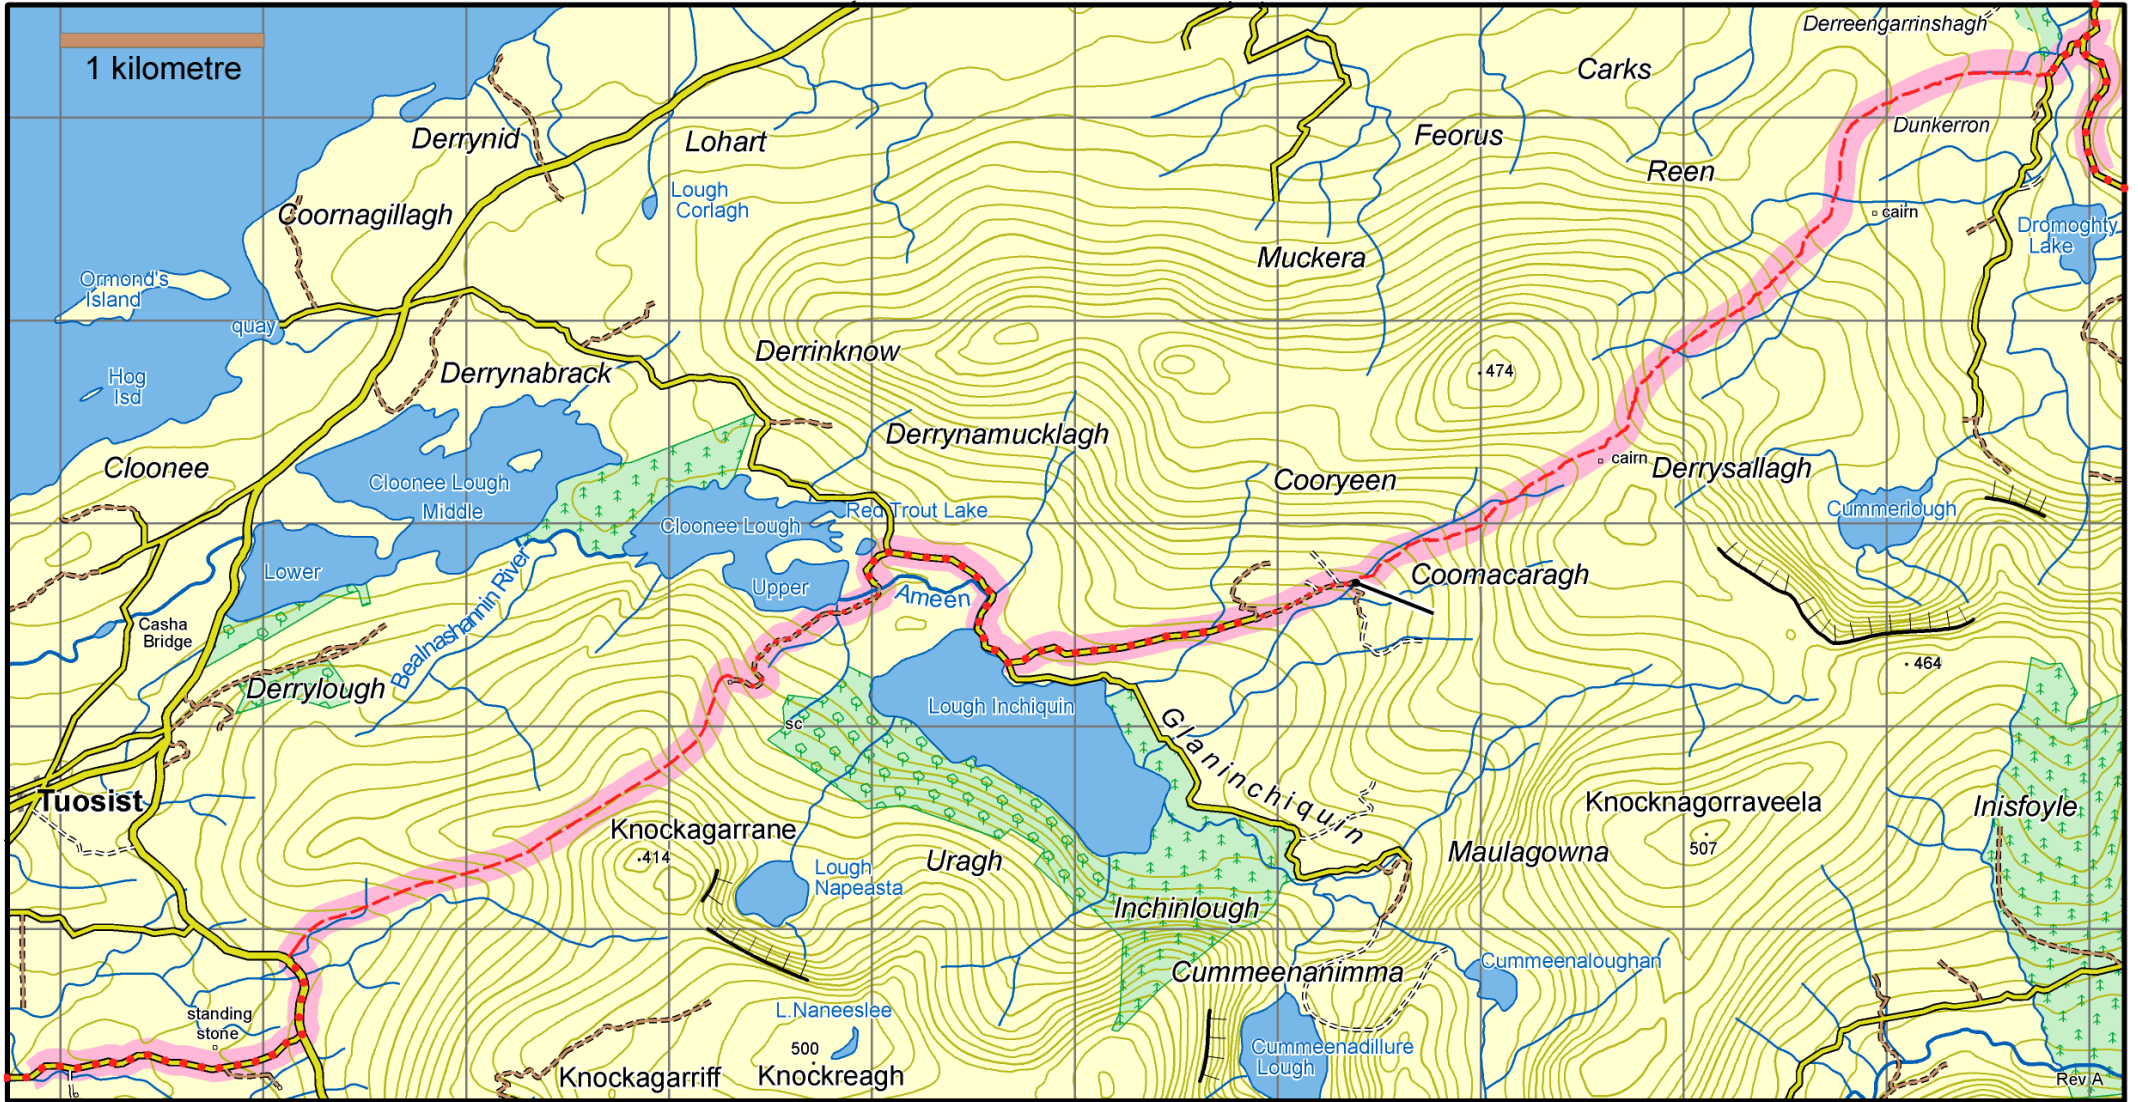

# Beara Way : Map 12 Tuosist to Dunkerron

This map is made available from the National Trails Office / Irish Sports Council, produced by EastWest mapping. The map is intended for personal use only and should not be modified, republished or transmitted in any form without the permission of the Irish Sports Council's National Trails Office. The representation of a track or path on this map does not indicate a right of way. The map includes Ordnance Survey Ireland data made available for display under Permit No. 8658. (c) Ordnance Survey Ireland / Government of Ireland.