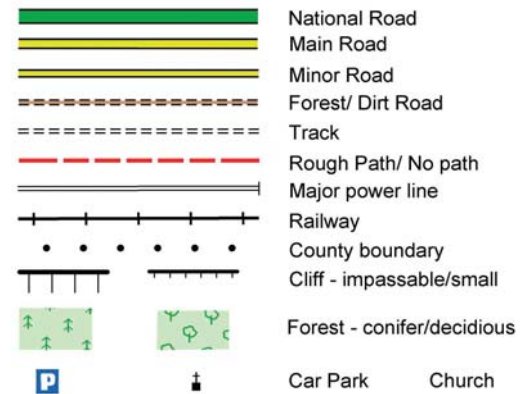

Barrow Way : Map 7 Tankardstown Bridge to Carlow

The National Trails Office encourages trail users to apply the Leave No Trace principles:

1. Plan ahead and prepare
2. Be considerate of others
3. Respect farm animals and wildlife
4. Travel and camp on durable ground
5. Leave what you find
6. Dispose of waste properly
7. Minimise the affects of fire