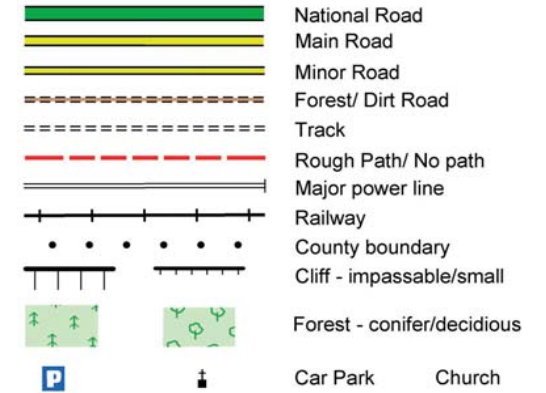

Barrow Way : Map 5 Vicarstown to Tyrellstown

The National Trails Office encourages trail users to apply the Leave No Trace principles:

1. Plan ahead and prepare
2. Be considerate of others
3. Respect farm animals and wildlife
4. Travel and camp on durable ground
5. Leave what you find
6. Dispose of waste properly
7. Minimise the affects of fire