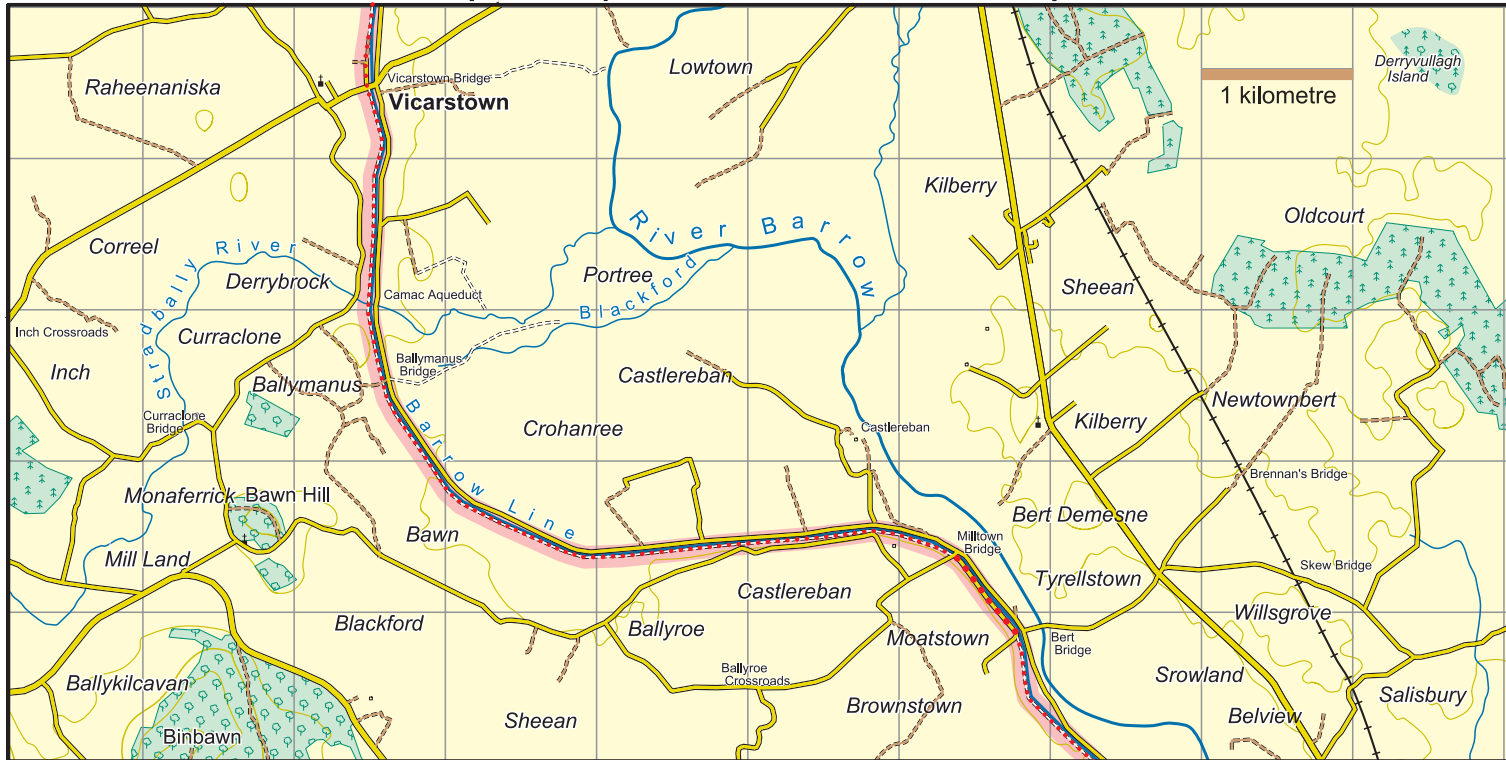

Barrow Way : Map 5 Vicarstown to Tyrellstown

The National Trails Office encourages trail users to apply the Leave No Trace principles:

1. Plan ahead and prepare
2. Be considerate of others
3. Respect farm animals and wildlife
4. Travel and camp on durable ground
5. Leave what you find
6. Dispose of waste properly
7. Minimise the affects of fire