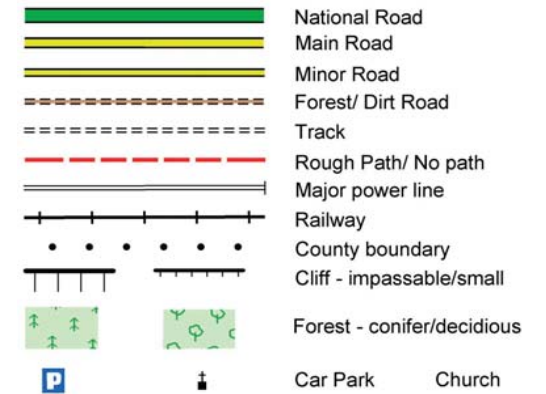

Barrow Way : Map 1 Robertstown to Glenaree Bridge

The National Trails Office encourages trail users to apply the Leave No Trace principles:

1. Plan ahead and prepare
2. Be considerate of others
3. Respect farm animals and wildlife
4. Travel and camp on durable ground
5. Leave what you find
6. Dispose of waste properly
7. Minimise the affects of fire