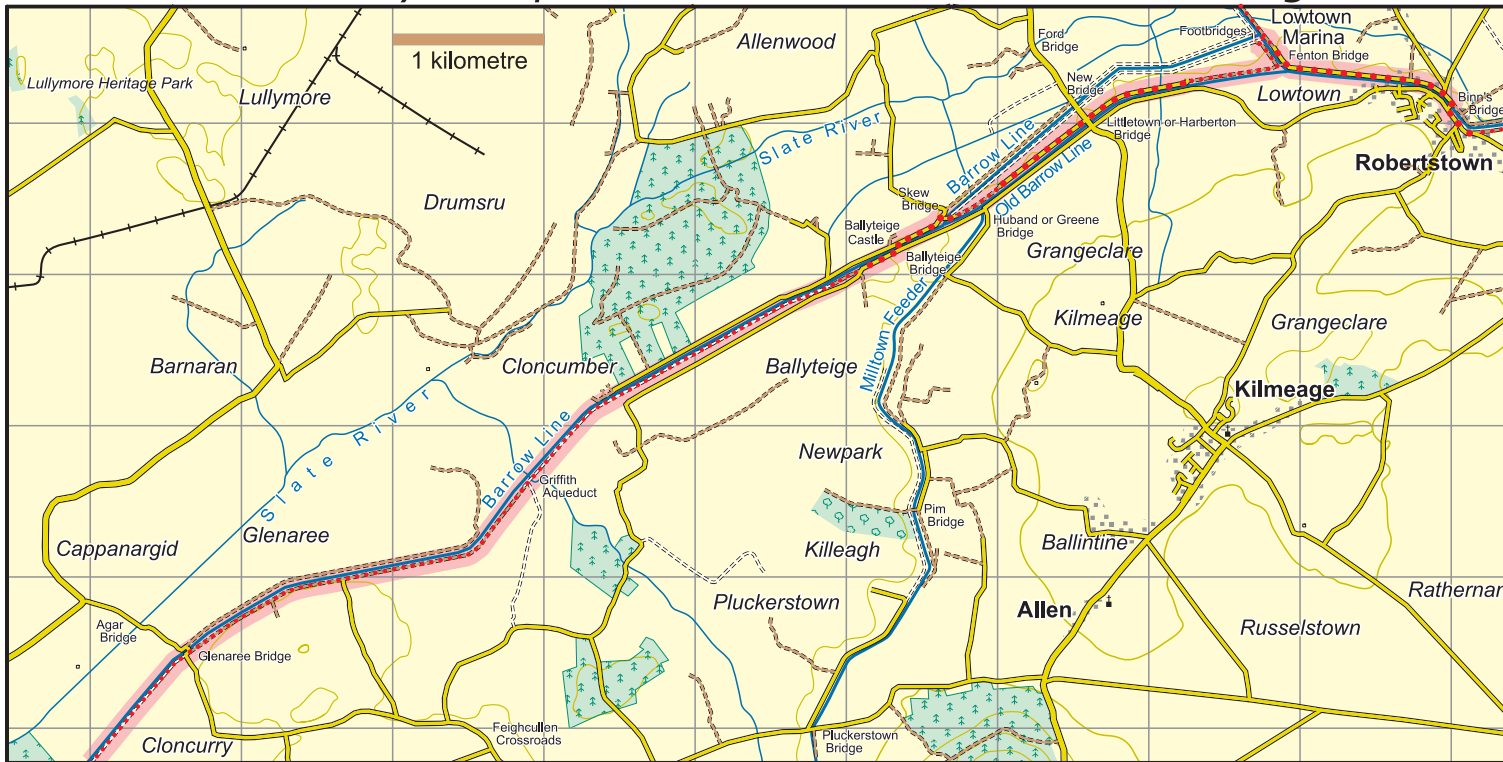

Barrow Way : Map 1 Robertstown to Glenaree Bridge

The National Trails Office encourages trail users to apply the Leave No Trace principles:

1. Plan ahead and prepare
2. Be considerate of others
3. Respect farm animals and wildlife
4. Travel and camp on durable ground
5. Leave what you find
6. Dispose of waste properly
7. Minimise the affects of fire