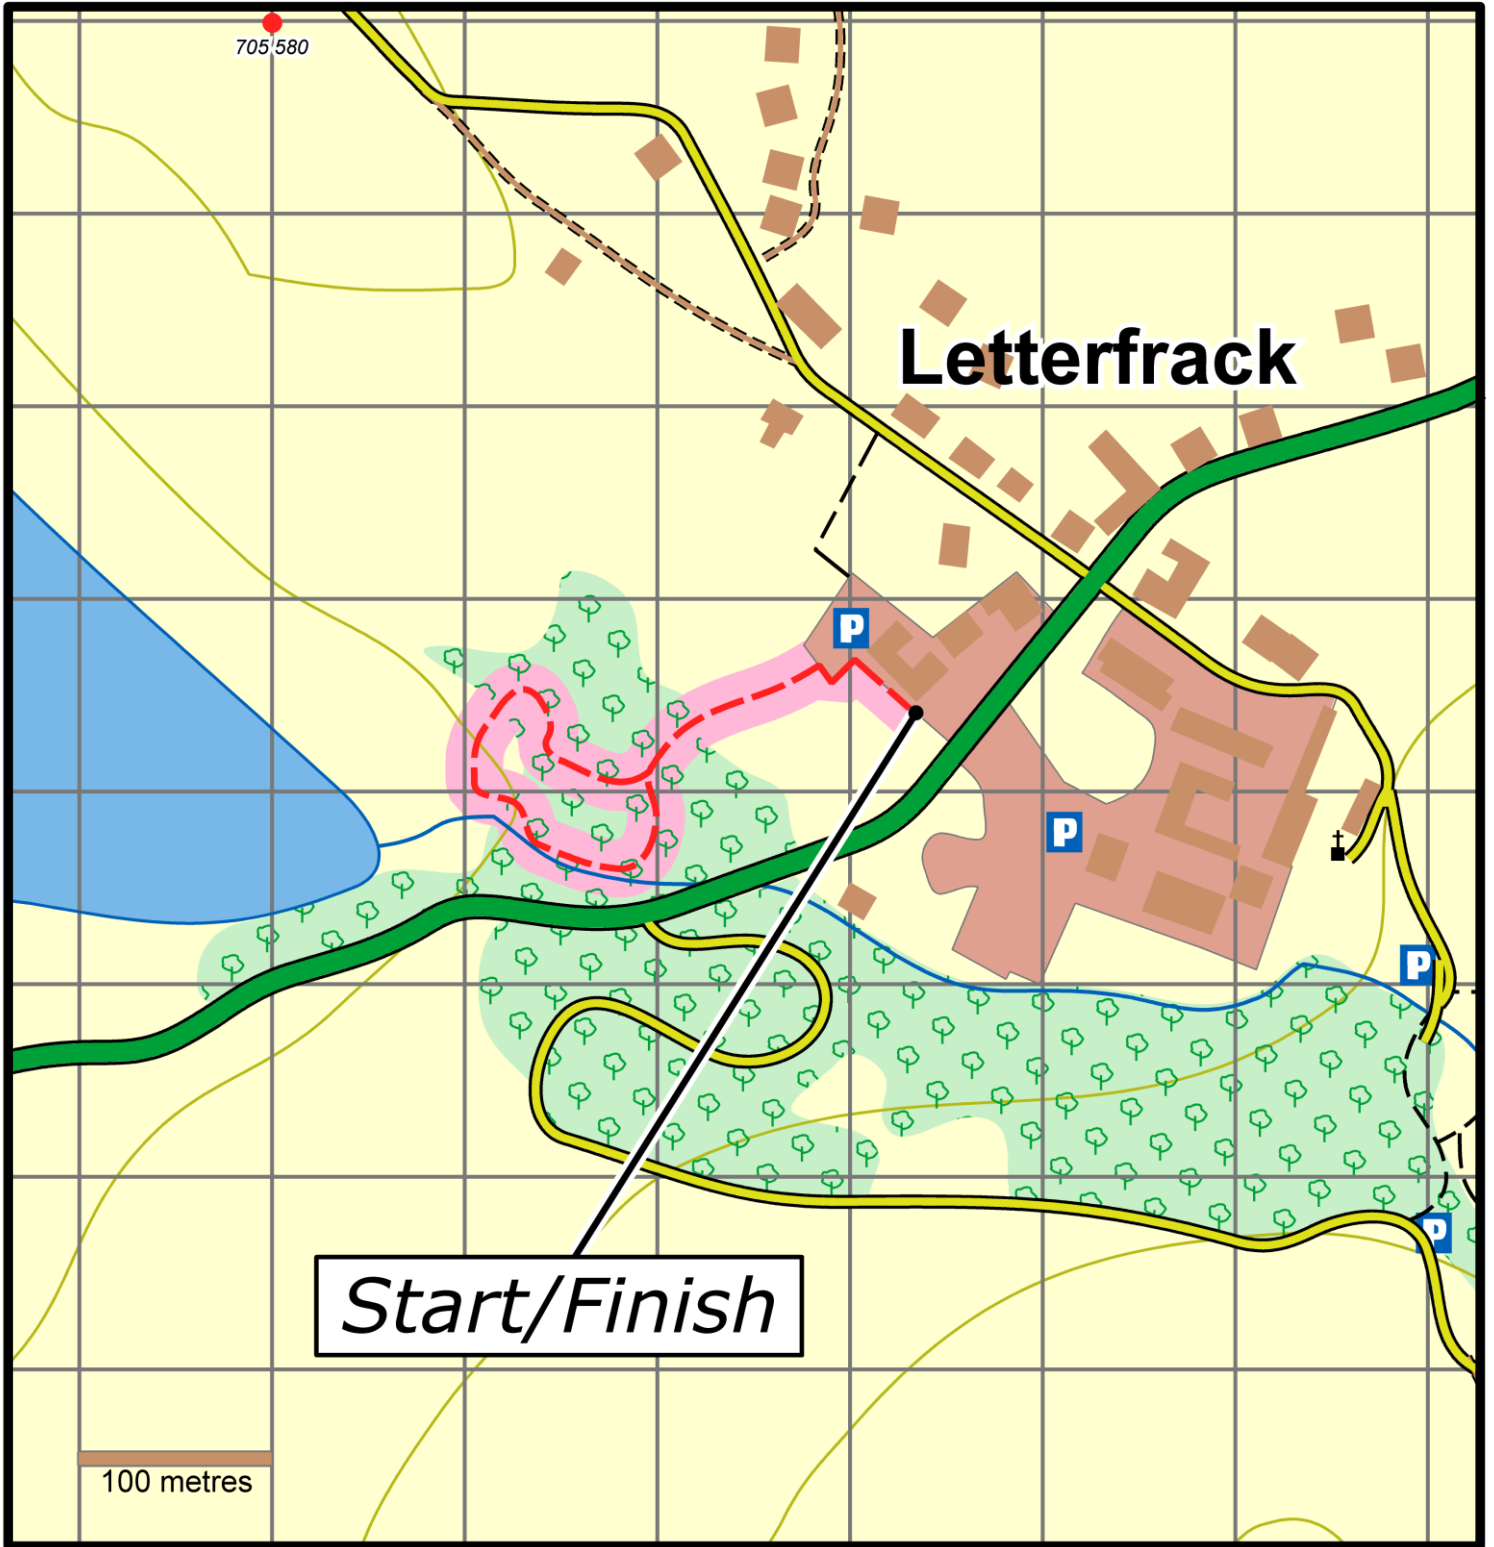

Atlantic Waterfall Link Walk

This map is made available from Sport Ireland Trails, produced by EastWest mapping. The map is intended for personal use only and should not be modified, republished or transmitted in any form without the permission of Sport Ireland Trails. The representation of a track or path on this map does not indicate a right of way.