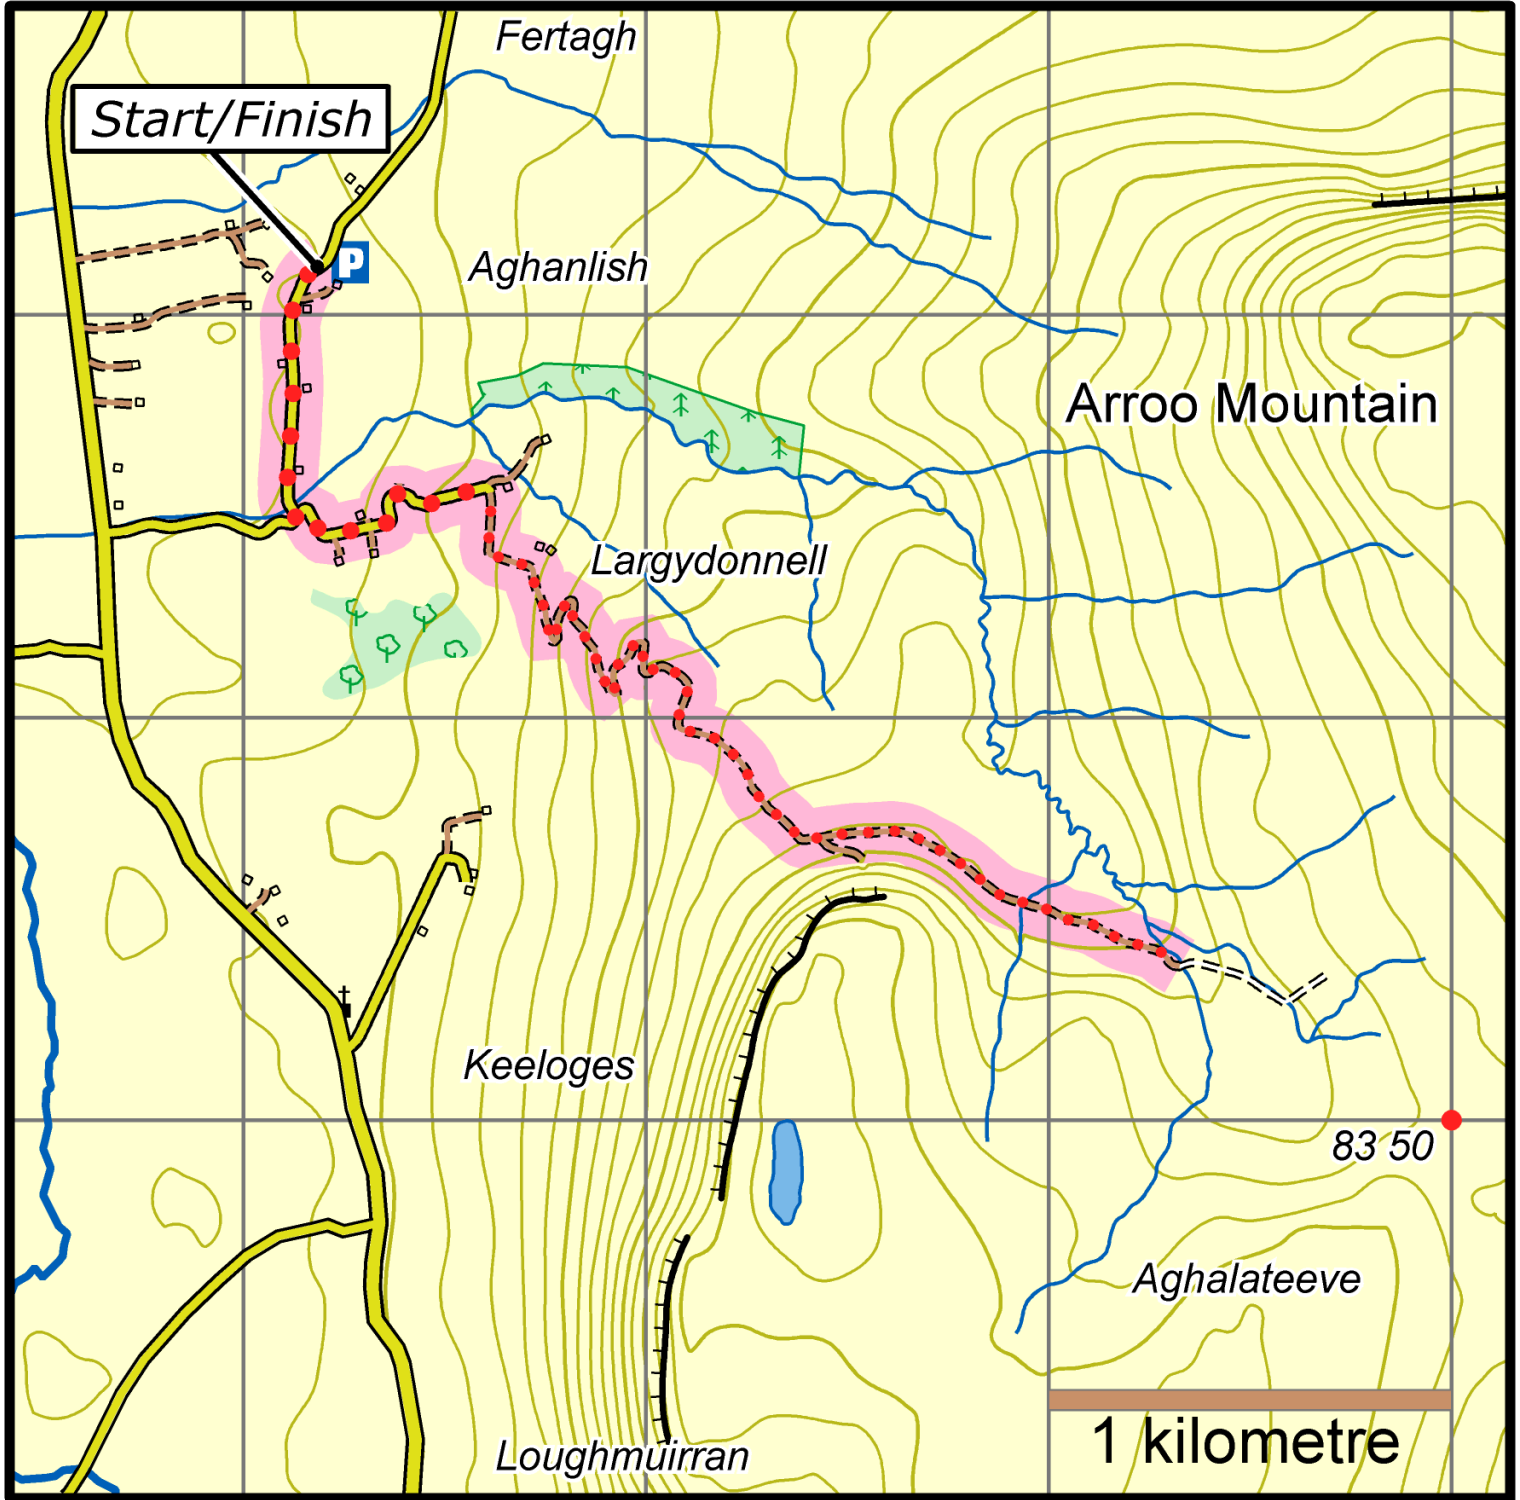

Arroo Walk

This map is made available from Sport Ireland Trails, produced by EastWest mapping. The map is intended for personal use only and should not be modified, republished or transmitted in any form without the permission of Sport Ireland Trails. The representation of a track or path on this map does not indicate a right of way.